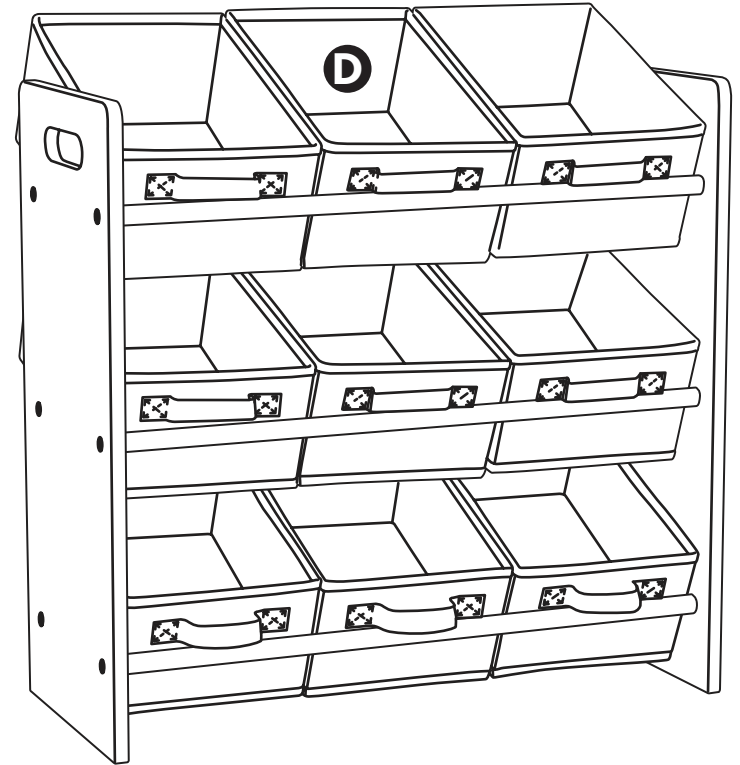

*Phillips head screwdriver required for assembly.

2