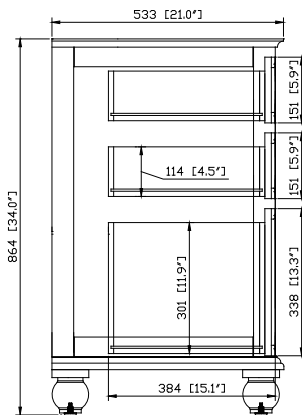

- Charcoal Glaze
- French White

Nominal Dimension

- 60W x 21D x 34H (inches)

Related Items

Mirror	THOMPSON-M24-CL	THOMPSON-M24-FW	
	THOMPSON-M28-CL	THOMPSON-M28-FW	
Vanity Top	SUT60BK	SUT60GB	SUT60CW
	SUT60BK-R	SUT60GB-R	SUT60CW-R
Sink	CUM18WT	CUM18LN	CUM20WT-R
Linen Tower	THOMPSON-LT24-CL	THOMPSON-LT24-FW	

Product Diagrams

Front

Back

Side

Top