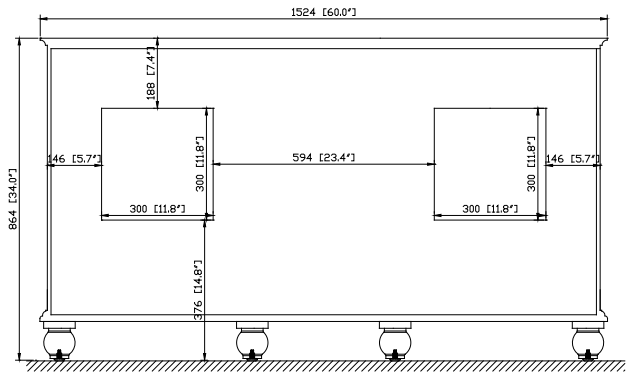

- Charcoal Glaze
- French White

Nominal Dimension

- 60W x 21D x 34H (inches)

Related Items

Mirror	THOMPSON-M24-CL	THOMPSON-M24-FW	
	THOMPSON-M28-CL	THOMPSON-M28-FW	
Vanity Top	SUT60BK	SUT60GB	SUT60CW
	SUT60BK-R	SUT60GB-R	SUT60CW-R
Sink	CUM18WT	CUM18LN	CUM20WT-R
Linen Tower	THOMPSON-LT24-CL	THOMPSON-LT24-FW	

Product Diagrams

Front

Back

Side

Top