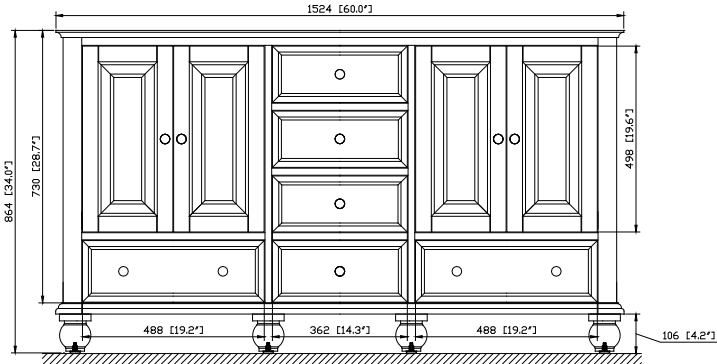

- Charcoal Glaze
- French White

Nominal Dimension

- 60W x 21D x 34H (inches)

Related Items

Mirror	THOMPSON-M24-CL	THOMPSON-M24-FW	
	THOMPSON-M28-CL	THOMPSON-M28-FW	
Vanity Top	SUT60BK	SUT60GB	SUT60CW
	SUT60BK-R	SUT60GB-R	SUT60CW-R
Sink	CUM18WT	CUM18LN	CUM20WT-R
Linen Tower	THOMPSON-LT24-CL	THOMPSON-LT24-FW	

Product Diagrams

Front

Back

Side

Top