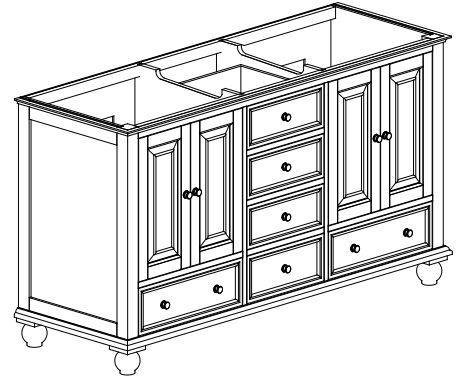

Avanity

THOMPSON-V60-CL
THOMPSON-V60-FW

Features

- Solid poplar frame, plywood drawer and MDF
- 4 soft-close doors
- 5 soft-close drawers
- Black bronze finish hardware
- Adjustable height levelers

Colors / Finishes

- Charcoal Glaze
- French White

Nominal Dimension

- 60W x 21D x 34H (inches)

Related Items

Mirror	THOMPSON-M24-CL	THOMPSON-M24-FW	
	THOMPSON-M28-CL	THOMPSON-M28-FW	
Vanity Top	SUT60BK	SUT60GB	SUT60CW
	SUT60BK-R	SUT60GB-R	SUT60CW-R
Sink	CUM18WT	CUM18LN	CUM20WT-R
Linen Tower	THOMPSON-LT24-CL	THOMPSON-LT24-FW	

Product Diagrams

Front

Back

Side

Top