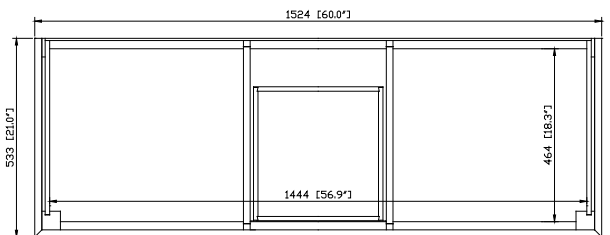

- Charcoal Glaze
- French White

Nominal Dimension

- 60W x 21D x 34H (inches)

Related Items

Mirror	THOMPSON-M24-CL	THOMPSON-M24-FW	
	THOMPSON-M28-CL	THOMPSON-M28-FW	
Vanity Top	SUT60BK	SUT60GB	SUT60CW
	SUT60BK-R	SUT60GB-R	SUT60CW-R
Sink	CUM18WT	CUM18LN	CUM20WT-R
Linen Tower	THOMPSON-LT24-CL	THOMPSON-LT24-FW	

Product Diagrams

Front

Back

Side

Top