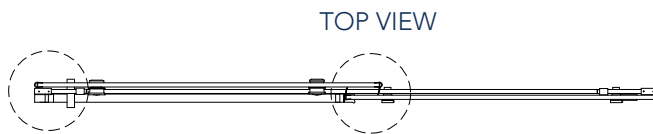

- Premium Clear or Frosted 3/8" (10mm) tempered safety glass - ANSI Z97.1 certified
- Modern 2-wheel roller mechanism
- Stylish square top support bar for anchoring and stability
- Engineered for left or right handed door installation
- Accommodates "Out of Plumb" openings of up to 1/4" per side
- Variable width - shower door width can be reduced up to 4" (model without base)
- Full-length clear seals included
- Installation hardware included
- Optional acrylic shower base

CH CHROME
HARDWARE

SS STAINLESS STEEL
HARDWARE

REVERSIBLE
DOOR

SDR 976-60 - Moselle Sliding Shower Door

SDR 976 F - TR - CH - 60 - 10 - R

"SEN" ENCLOSURE "SDR" SHOWER DOOR
MODEL NUMBER
"F" FROSTED BLANK FOR CLEAR
"TR" TRAY BLANK FOR NO TRAY
"CH" CHROME "SS" STAINLESS
WIDTH OF DOOR
"MM" THICKNESS OF GLASS
"L", "R" OR "M" DRAIN LOCATION

MODEL	WALL OPENING (A)	DOOR PANEL (B)	FIXED PANEL (C)	HEIGHT (D)	HANDLE HEIGHT (E)	ENTRY OPENING (F)	FIXED PANEL (G)
SDR976-60-10	56 - 60"	32 1/16"	29 1/2"	75"	37 1/2"	22 7/8" - 26 7/8"	N/A

MODEL	WALL OPENING (A)	HEIGHT (D)	HANDLE HEIGHT (E)	ENTRY OPENING (F)	BASE WIDTH	BASE LENGTH	BASE HEIGHT	DRAIN
SDR976-TR-60-10	60"	77 1/2"	37 1/2"	26 7/8"	32"	60"	2 1/2"	L/R/M