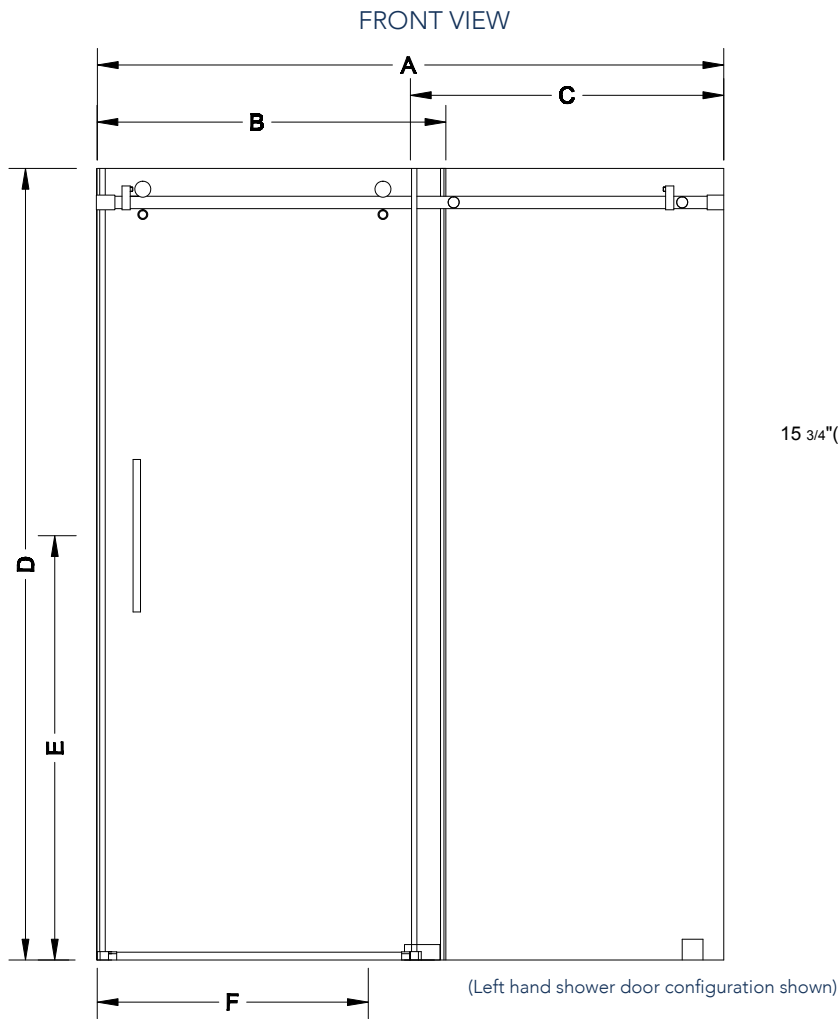

- Premium Clear or Frosted 3/8" (10mm) tempered safety glass - ANSI Z97.1 certified
- Modern 2-wheel roller mechanism
- Stylish square top support bar for anchoring and stability
- Engineered for left or right handed door installation
- Accommodates "Out of Plumb" openings of up to 1/4" per side
- Variable width - shower door width can be reduced up to 4" (model without base)
- Full-length clear seals included
- Installation hardware included
- Optional acrylic shower base

CH CHROME
HARDWARE

SS STAINLESS STEEL
HARDWARE

REVERSIBLE
DOOR

SDR 976-60 - Moselle Sliding Shower Door

SDR 976 F - TR - CH - 60 - 10 - R

"SEN" ENCLOSURE "SDR" SHOWER DOOR
MODEL NUMBER
"F" FROSTED BLANK FOR CLEAR
"TR" TRAY BLANK FOR NO TRAY
"CH" CHROME "SS" STAINLESS
WIDTH OF DOOR
"MM" THICKNESS OF GLASS
"L", "R" OR "M" DRAIN LOCATION

MODEL	WALL OPENING (A)	DOOR PANEL (B)	FIXED PANEL (C)	HEIGHT (D)	HANDLE HEIGHT (E)	ENTRY OPENING (F)	FIXED PANEL (G)
SDR976-60-10	56 - 60"	32 1/16"	29 1/2"	75"	37 1/2"	22 7/8" - 26 7/8"	N/A

MODEL	WALL OPENING (A)	HEIGHT (D)	HANDLE HEIGHT (E)	ENTRY OPENING (F)	BASE WIDTH	BASE LENGTH	BASE HEIGHT	DRAIN
SDR976-TR-60-10	60"	77 1/2"	37 1/2"	26 7/8"	32"	60"	2 1/2"	L/R/M