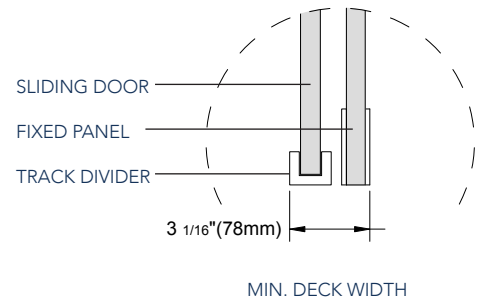

- Premium Clear or Frosted 3/8" (10mm) tempered safety glass - ANSI Z97.1 certified
- Modern 2-wheel roller mechanism
- Stylish square top support bar for anchoring and stability
- Engineered for left or right handed door installation
- Accommodates "Out of Plumb" openings of up to 1/4" per side
- Variable width - shower door width can be reduced up to 4" (model without base)
- Full-length clear seals included
- Installation hardware included
- Optional acrylic shower base

CH CHROME
HARDWARE

SS STAINLESS STEEL
HARDWARE

REVERSIBLE
DOOR

SDR 976-60 - Moselle Sliding Shower Door

SDR 976 F - TR - CH - 60 - 10 - R

"SEN" ENCLOSURE "SDR" SHOWER DOOR
MODEL NUMBER
"F" FROSTED BLANK FOR CLEAR
"TR" TRAY BLANK FOR NO TRAY
"CH" CHROME "SS" STAINLESS
WIDTH OF DOOR
"MM" THICKNESS OF GLASS
"L", "R" OR "M" DRAIN LOCATION

MODEL	WALL OPENING (A)	DOOR PANEL (B)	FIXED PANEL (C)	HEIGHT (D)	HANDLE HEIGHT (E)	ENTRY OPENING (F)	FIXED PANEL (G)
SDR976-60-10	56 - 60"	32 1/16"	29 1/2"	75"	37 1/2"	22 7/8" - 26 7/8"	N/A

MODEL	WALL OPENING (A)	HEIGHT (D)	HANDLE HEIGHT (E)	ENTRY OPENING (F)	BASE WIDTH	BASE LENGTH	BASE HEIGHT	DRAIN
SDR976-TR-60-10	60"	77 1/2"	37 1/2"	26 7/8"	32"	60"	2 1/2"	L/R/M