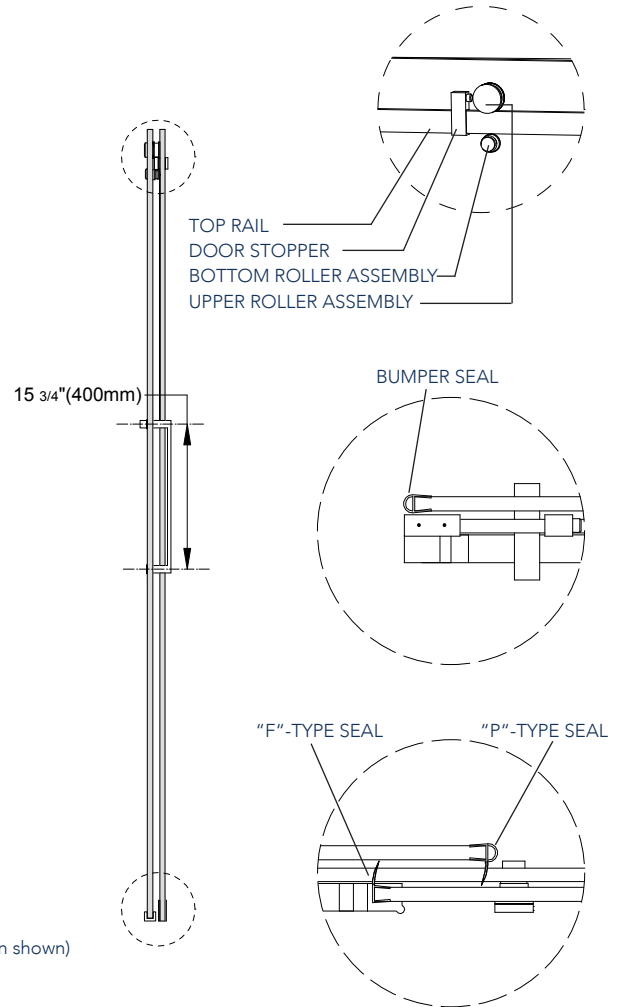

- Premium Clear or Frosted 3/8" (10mm) tempered safety glass - ANSI Z97.1 certified
- Modern 2-wheel roller mechanism
- Stylish square top support bar for anchoring and stability
- Engineered for left or right handed door installation
- Accommodates "Out of Plumb" openings of up to 1/4" per side
- Variable width - shower door width can be reduced up to 4" (model without base)
- Full-length clear seals included
- Installation hardware included
- Optional acrylic shower base

CH CHROME
HARDWARE

SS STAINLESS STEEL
HARDWARE

REVERSIBLE
DOOR

SDR 976-60 - Moselle Sliding Shower Door

SDR 976 F - TR - CH - 60 - 10 - R

"SEN" ENCLOSURE "SDR" SHOWER DOOR
MODEL NUMBER
"F" FROSTED BLANK FOR CLEAR
"TR" TRAY BLANK FOR NO TRAY
"CH" CHROME "SS" STAINLESS
WIDTH OF DOOR
"MM" THICKNESS OF GLASS
"L", "R" OR "M" DRAIN LOCATION

MODEL	WALL OPENING (A)	DOOR PANEL (B)	FIXED PANEL (C)	HEIGHT (D)	HANDLE HEIGHT (E)	ENTRY OPENING (F)	FIXED PANEL (G)
SDR976-60-10	56 - 60"	32 1/16"	29 1/2"	75"	37 1/2"	22 7/8" - 26 7/8"	N/A

MODEL	WALL OPENING (A)	HEIGHT (D)	HANDLE HEIGHT (E)	ENTRY OPENING (F)	BASE WIDTH	BASE LENGTH	BASE HEIGHT	DRAIN
SDR976-TR-60-10	60"	77 1/2"	37 1/2"	26 7/8"	32"	60"	2 1/2"	L/R/M