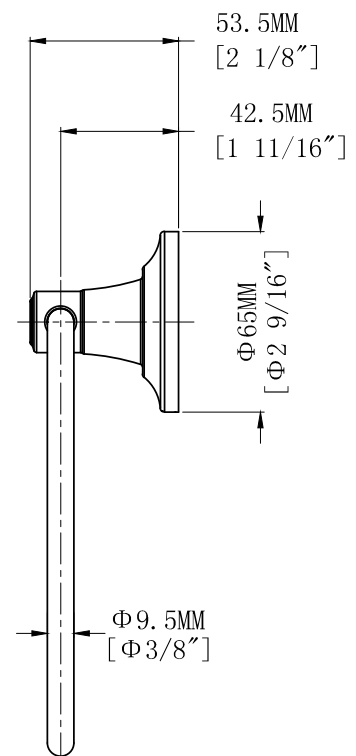

Glacier Bay Cooperton Towel Ring

| MODEL      | STORE SKU# | FINISH         |
|------------|------------|----------------|
| BZ551000BN |            | Brushed Nickel |

**INSTALLATION DIMENSIONS**