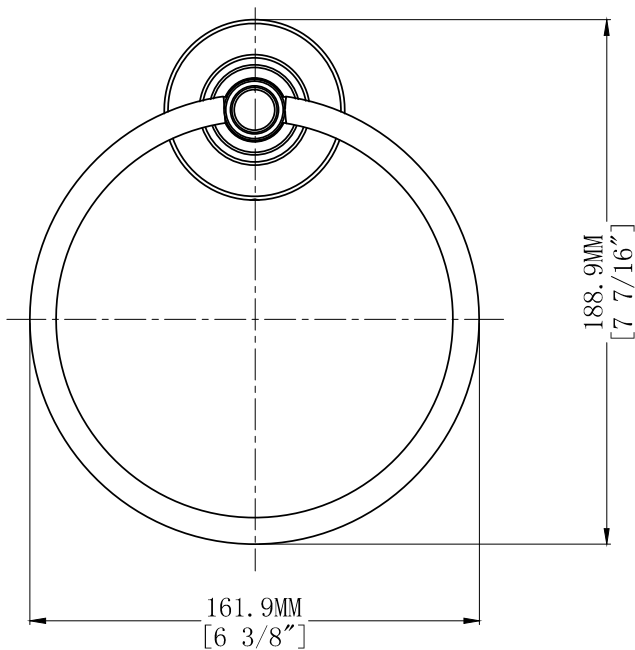

Glacier Bay Cooperton Towel Ring

| MODEL      | STORE SKU# | FINISH         |
|------------|------------|----------------|
| BZ551000BN |            | Brushed Nickel |

**INSTALLATION DIMENSIONS**