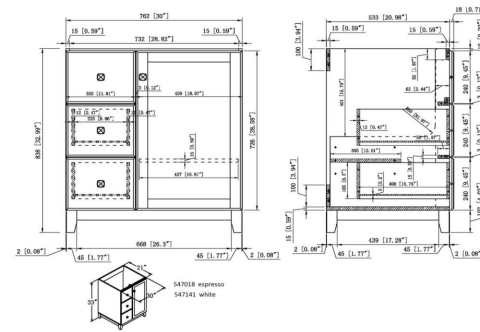

White Shorewood Unassembled 1-Door 2-Drawer Vanity with Cultured Marble Vanity Top, 31"

SPECIFICATIONS

MATERIAL CONSTRUCTION:	Wood/Cultured Marble
ASSEMBLY REQUIRED:	Yes
ASSEMBLED DIMENSIONS:	37.5" H x 31" L x 22" D
ASSEMBLED WEIGHT:	109.6 lbs.
TOOLS NEEDED FOR INSTALLATION:	Screwdriver
CONSTRUCTION TYPE:	Frameless
HINGE STYLE:	Soft Close
DOOR STYLE:	1 Pine+MDF Shaker Doors
DRAWER STYLE:	2 MDF Drawers
GLIDE STYLE:	STD Easy Glide
FAKE DWR STYLE:	MDF
DWR #1 DIMENSIONS:	6.3" H x 15.75" W
DWR CONSTRUCTION:	Standard
SHELF STYLE:	Adjustable
SHELF ADJUSTABILITY INCREMENTS:	1.26"
SHELF MAX WEIGHT CAPACITY:	40 lbs.
SHELF DIMENSIONS:	17.32" W x 12.01" D
SHELF THICKNESS:	0.59"
SHELF MATERIAL:	Particle Board
FRAME STYLE:	N/A
FACE FRAME MATERIAL:	N/A
SIDES MATERIAL:	Particle Board
BOTTOM MATERIAL:	Particle Board

TOE KICK INSET WIDTH:	N/A
BACK PANEL MATERIAL:	N/A
BACK BRACE MATERIAL:	Particle Board
FAUCET TYPE:	N/A
NUMBER OF MOUNTING HOLES:	3
BOWL MATERIAL:	Cultured Marble
BACK SPLASH INCLUDED:	Yes
COLOR:	Solid White
NUMBER OF BOWLS:	1
BOWL DIMENSIONS:	7" H x 20" W x 13" D
BOWL SHAPE:	Rectangle
SINK THICKNESS:	N/A
MOUNTING TYPE:	Integrated
OVERFLOW HOLE:	Yes
WARRANTY:	1-Year limited warranty
CARB COMPLIANT:	CARB Phase 2
LEGAL FOR SALE IN CALIFORNIA:	Yes
TSCA TITLE IV COMPLIANT:	Yes