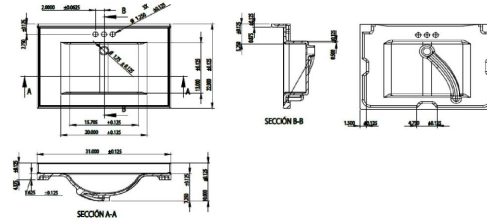

White Shorewood Unassembled 1-Door 2-Drawer Vanity with Cultured Marble Vanity Top, 31"

SPECIFICATIONS

MATERIAL CONSTRUCTION:	Wood/Cultured Marble
ASSEMBLY REQUIRED:	Yes
ASSEMBLED DIMENSIONS:	37.5" H x 31" L x 22" D
ASSEMBLED WEIGHT:	109.6 lbs.
TOOLS NEEDED FOR INSTALLATION:	Screwdriver
CONSTRUCTION TYPE:	Frameless
HINGE STYLE:	Soft Close
DOOR STYLE:	1 Pine+MDF Shaker Doors
DRAWER STYLE:	2 MDF Drawers
GLIDE STYLE:	STD Easy Glide
FAKE DWR STYLE:	MDF
DWR #1 DIMENSIONS:	6.3" H x 15.75" W
DWR CONSTRUCTION:	Standard
SHELF STYLE:	Adjustable
SHELF ADJUSTABILITY INCREMENTS:	1.26"
SHELF MAX WEIGHT CAPACITY:	40 lbs.
SHELF DIMENSIONS:	17.32" W x 12.01" D
SHELF THICKNESS:	0.59"
SHELF MATERIAL:	Particle Board
FRAME STYLE:	N/A
FACE FRAME MATERIAL:	N/A
SIDES MATERIAL:	Particle Board
BOTTOM MATERIAL:	Particle Board

TOE KICK INSET WIDTH:	N/A
BACK PANEL MATERIAL:	N/A
BACK BRACE MATERIAL:	Particle Board
FAUCET TYPE:	N/A
NUMBER OF MOUNTING HOLES:	3
BOWL MATERIAL:	Cultured Marble
BACK SPLASH INCLUDED:	Yes
COLOR:	Solid White
NUMBER OF BOWLS:	1
BOWL DIMENSIONS:	7" H x 20" W x 13" D
BOWL SHAPE:	Rectangle
SINK THICKNESS:	N/A
MOUNTING TYPE:	Integrated
OVERFLOW HOLE:	Yes
WARRANTY:	1-Year limited warranty
CARB COMPLIANT:	CARB Phase 2
LEGAL FOR SALE IN CALIFORNIA:	Yes
TSCA TITLE IV COMPLIANT:	Yes