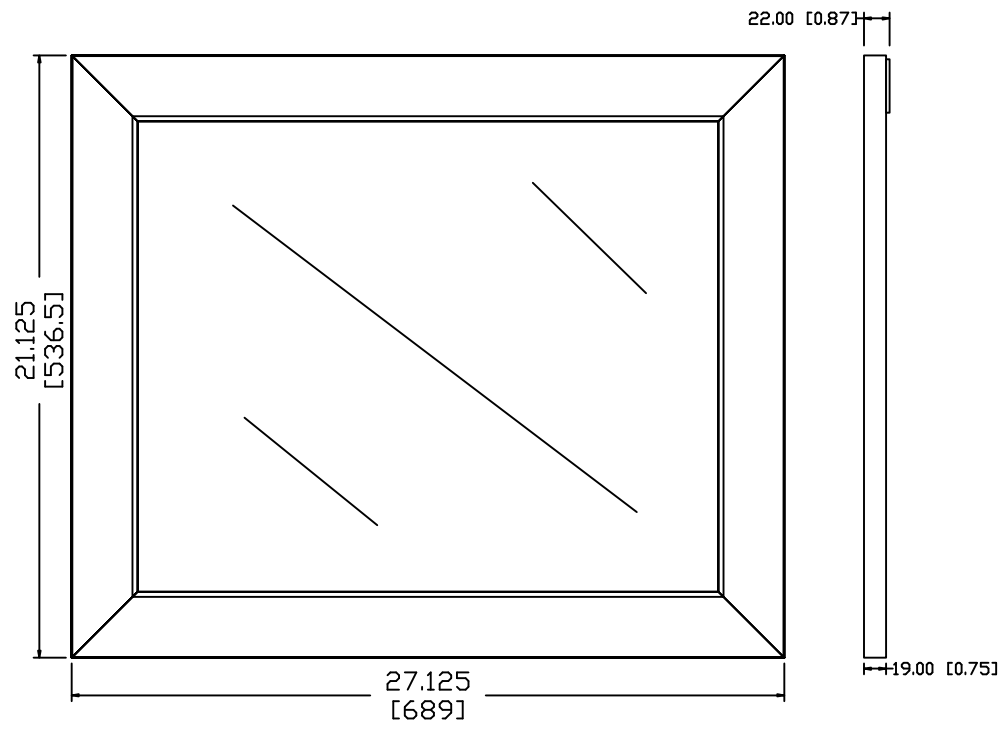

#	ITEM
1	298963

ISOMETRIC VIEW

FRONT VIEW