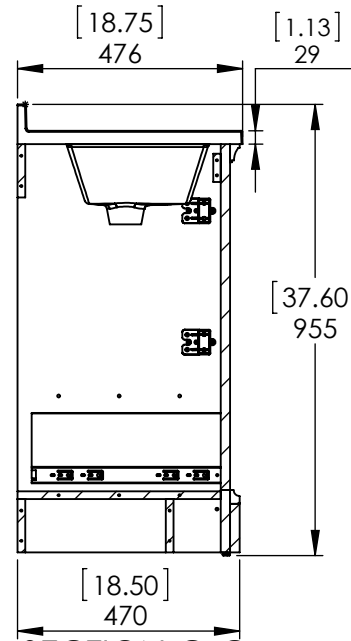

SCALE: 1:15 MODEL:

ITEM:	SF30P3-WH	REV	A
NAME:	Stratfield 30in Vanity w/Vanity Top & Mirror - White		
MATERIAL:	German Beech 4/4 Laminated Particle Board		
MODEL: Stratfield 30in			

Top View

Front View

SECTION G-G
SCALE 1 : 16

Isometric View

DRW:	JCNV	12/13/18
REV:	ING	12/13/18
APP:	R&D	12/13/18

SCALE: 1:15 MODEL:

ITEM:	SF30P3-WH	REV	A
NAME:	Stratfield 30in Vanity w/Vanity Top & Mirror - White		
MATERIAL:	German Beech 4/4 Laminated Particle Board		
	Stratfield 30in		

UNLESS OTHERWISE SPECIFIED
 DIMENSIONS ARE IN mm
 and [inches]
 AND TOLERANCES ARE
 +/- 1 [0.04]

DRAWN BY:	Carlos R.	12/4/17
CHECKED BY:	Alexandro	12/4/17
APPROVED BY:	Dagoberto	12/4/17
NO NET SCALE DRAWING	SCALE: 1:1	SIZE: A

TITLE:	Wall Mirror White
PART NO.	
PAGE	1 OF 1
REV:	0