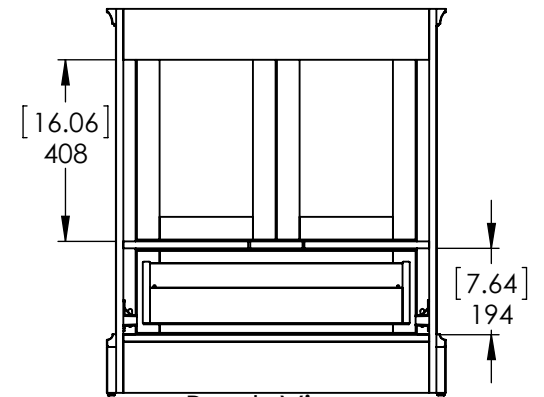

Top View

Isometric View

Front View

SECTION A-A
SCALE 1 : 17

Back View

ITEM:	SF30-WH SF30-CH SF30-ST SF30-CR	REV	A
-------	------------------------------------	-----	----------

NAME:
**Straffield 30in-White/Sterling/
Chocolate/Cream**

DRW:	ARB	03/28/18
REV:	ING	03/28/18
APP:	R&D	03/28/18
SCALE:	1:15	MODEL:

MATERIAL:
**German Beech 4/4
Laminated Particle Board**

Straffield 30in

Top View

Isometric View

Front View

Back View

DRW:	JCNV	12/13/18
REV:	ING	12/13/18
APP:	R&D	12/13/18

SCALE: 1:15 MODEL:

ITEM:	SF30P3-WH	REV	A
NAME:	Stratfield 30in Vanity w/Vanity Top & Mirror - White		
MATERIAL:	German Beech 4/4 Laminated Particle Board		
MODEL: Stratfield 30in			

Top View

Front View

SECTION G-G
SCALE 1 : 16

Isometric View

DRW:	JCNV	12/13/18
REV:	ING	12/13/18
APP:	R&D	12/13/18

SCALE: 1:15 MODEL:

ITEM:	SF30P3-WH	REV	A
NAME:	Stratfield 30in Vanity w/Vanity Top & Mirror - White		
MATERIAL:	German Beech 4/4 Laminated Particle Board		
	Stratfield 30in		