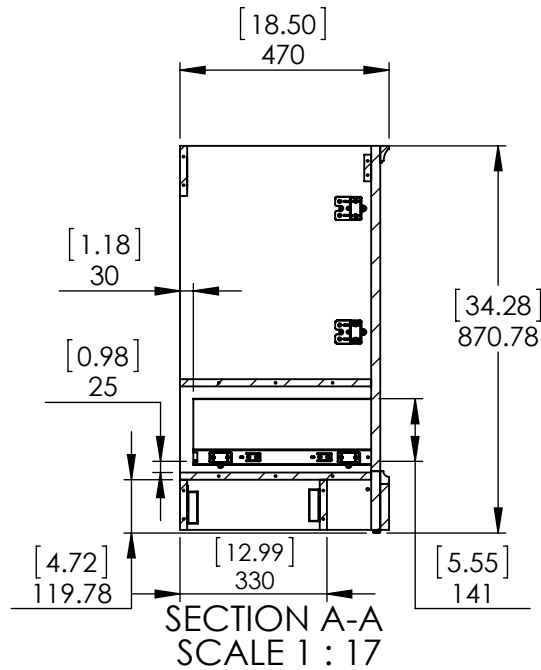

DRW:	ARB	03/28/18
REV:	ING	03/28/18
APP:	R&D	03/28/18
SCALE:	1:15	MODEL:

MATERIAL:
**German Beech 4/4
Laminated Particle Board**

Straffield 30in

Top View

Isometric View

Front View

Back View

DRW:	JCNV	12/13/18
REV:	ING	12/13/18
APP:	R&D	12/13/18

SCALE: 1:15 MODEL:

ITEM:	SF30P3-WH	REV	A
NAME:	Stratfield 30in Vanity w/Vanity Top & Mirror - White		
MATERIAL:	German Beech 4/4 Laminated Particle Board		
MODEL: Stratfield 30in			

Top View

Front View

SECTION G-G
SCALE 1 : 16

Isometric View

DRW:	JCNV	12/13/18
REV:	ING	12/13/18
APP:	R&D	12/13/18

SCALE: 1:15 MODEL:

ITEM:	SF30P3-WH	REV	A
NAME:	Stratfield 30in Vanity w/Vanity Top & Mirror - White		
MATERIAL:	German Beech 4/4 Laminated Particle Board		
	Stratfield 30in		

UNLESS OTHERWISE SPECIFIED
 DIMENSIONS ARE IN mm
 and [inches]
 AND TOLERANCES ARE
 +/- 1 [0.04]

DRAWN BY:	Carlos R.	12/4/17
CHECKED BY:	Alexandro	12/4/17
APPROVED BY:	Dagoberto	12/4/17
NO NET SCALE DRAWING	SCALE: 1:1	SIZE: A