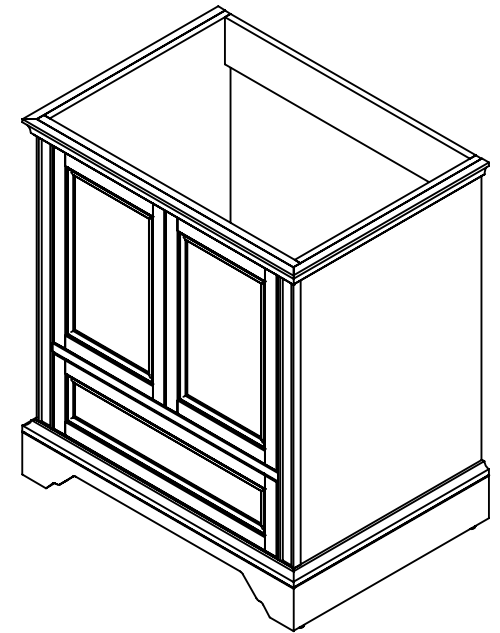

Top View

Isometric View

Front View

SECTION A-A
SCALE 1 : 17

Back View

ITEM:	SF30-WH SF30-CH SF30-ST SF30-CR	REV	A
-------	------------------------------------	-----	----------

NAME:
**Straffield 30in-White/Sterling/
Chocolate/Cream**

DRW:	ARB	03/28/18
REV:	ING	03/28/18
APP:	R&D	03/28/18
SCALE:	1:15	MODEL:

MATERIAL:
**German Beech 4/4
Laminated Particle Board**

Straffield 30in

Top View

Isometric View

Front View

Back View

DRW:	JCNV	12/13/18
REV:	ING	12/13/18
APP:	R&D	12/13/18

SCALE: 1:15 MODEL:

ITEM:	SF30P3-WH	REV	A
NAME:	Stratfield 30in Vanity w/Vanity Top & Mirror - White		
MATERIAL:	German Beech 4/4 Laminated Particle Board		
MODEL: Stratfield 30in			

Top View

Front View

SECTION G-G
SCALE 1 : 16

Isometric View

DRW:	JCNV	12/13/18
REV:	ING	12/13/18
APP:	R&D	12/13/18

SCALE: 1:15 MODEL:

ITEM:	SF30P3-WH	REV	A
NAME:	Stratfield 30in Vanity w/Vanity Top & Mirror - White		
MATERIAL:	German Beech 4/4 Laminated Particle Board		
	Stratfield 30in		