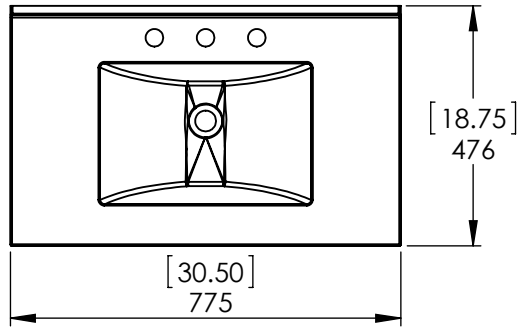

Top View

Isometric View

Front View

SECTION A-A
SCALE 1 : 17

Back View

ITEM:	SF30-WH SF30-CH SF30-ST SF30-CR	REV	A
-------	------------------------------------	-----	----------

NAME:
**Straffield 30in-White/Sterling/
Chocolate/Cream**

DRW:	ARB	03/28/18
REV:	ING	03/28/18
APP:	R&D	03/28/18
SCALE:	1:15	MODEL:

MATERIAL:
**German Beech 4/4
Laminated Particle Board**

Straffield 30in

Top View

Isometric View

Front View

Back View

DRW:	JCNV	12/13/18
REV:	ING	12/13/18
APP:	R&D	12/13/18

SCALE: 1:15 MODEL:

ITEM:	SF30P3-WH	REV	A
NAME:	Stratfield 30in Vanity w/Vanity Top & Mirror - White		
MATERIAL:	German Beech 4/4 Laminated Particle Board		
MODEL: Stratfield 30in			

Top View

Front View

SECTION G-G
SCALE 1 : 16

Isometric View

DRW:	JCNV	12/13/18
REV:	ING	12/13/18
APP:	R&D	12/13/18

SCALE: 1:15 MODEL:

ITEM:	SF30P3-WH	REV	A
NAME:	Stratfield 30in Vanity w/Vanity Top & Mirror - White		
MATERIAL:	German Beech 4/4 Laminated Particle Board		
	Stratfield 30in		