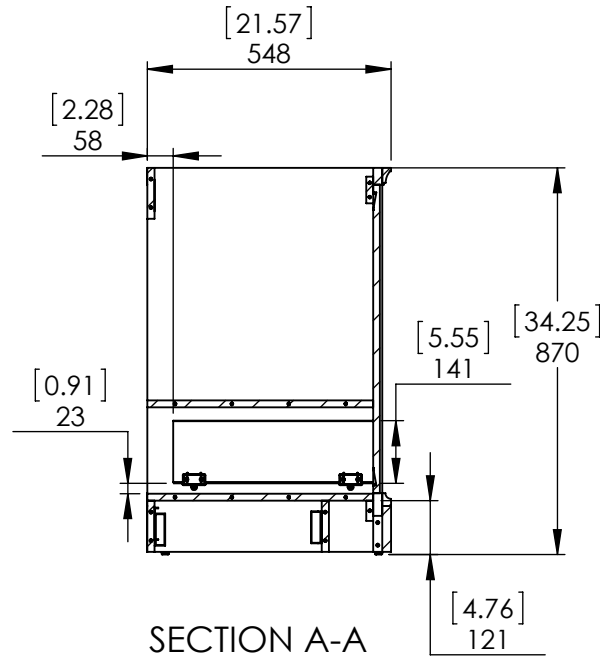

Top View

Isometric View

Front View

SECTION A-A
SCALE 1 : 17

Back View

ITEM:	SF30-WH SF30-CH SF30-ST SF30-CR	REV	A
-------	------------------------------------	-----	----------

NAME:
**Straffield 30in-White/Sterling/
Chocolate/Cream**

SCALE: 1:15 MODEL:

ITEM:	SF30P3-WH	REV	A
NAME:	Stratfield 30in Vanity w/Vanity Top & Mirror - White		
MATERIAL:	German Beech 4/4 Laminated Particle Board		
MODEL: Stratfield 30in			

Top View

Front View

SECTION G-G
SCALE 1 : 16

Isometric View

DRW:	JCNV	12/13/18
REV:	ING	12/13/18
APP:	R&D	12/13/18

SCALE: 1:15 MODEL:

ITEM:	SF30P3-WH	REV	A
NAME:	Stratfield 30in Vanity w/Vanity Top & Mirror - White		
MATERIAL:	German Beech 4/4 Laminated Particle Board		
	Stratfield 30in		

UNLESS OTHERWISE SPECIFIED
 DIMENSIONS ARE IN mm
 and [inches]
 AND TOLERANCES ARE
 +/- 1 [0.04]

DRAWN BY:	Carlos R.	12/4/17
CHECKED BY:	Alexandro	12/4/17
APPROVED BY:	Dagoberto	12/4/17
NO NET SCALE DRAWING	SCALE: 1:1	SIZE: A