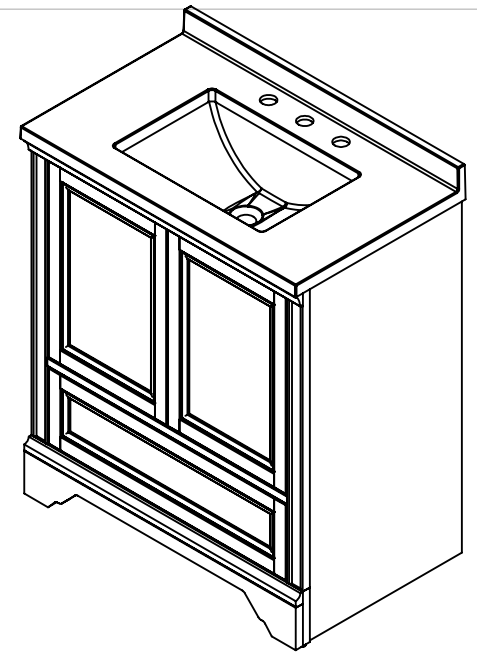

Top View

Isometric View

Front View

SECTION A-A
SCALE 1 : 17

Back View

ITEM:	SF30-WH SF30-CH SF30-ST SF30-CR	REV	A
-------	------------------------------------	-----	----------

NAME:
**Straffield 30in-White/Sterling/
Chocolate/Cream**

DRW:	ARB	03/28/18
REV:	ING	03/28/18
APP:	R&D	03/28/18
SCALE:	1:15	MODEL:

MATERIAL:
**German Beech 4/4
Laminated Particle Board**

Straffield 30in

Top View

Isometric View

Front View

Back View

DRW:	JCNV	12/13/18
REV:	ING	12/13/18
APP:	R&D	12/13/18

SCALE: 1:15 MODEL:

ITEM:	SF30P3-WH	REV	A
NAME:	Stratfield 30in Vanity w/Vanity Top & Mirror - White		
MATERIAL:	German Beech 4/4 Laminated Particle Board		
MODEL: Stratfield 30in			

Top View

Front View

SECTION G-G
SCALE 1 : 16

Isometric View

DRW:	JCNV	12/13/18
REV:	ING	12/13/18
APP:	R&D	12/13/18

SCALE: 1:15 MODEL:

ITEM:	SF30P3-WH	REV	A
NAME:	Stratfield 30in Vanity w/Vanity Top & Mirror - White		
MATERIAL:	German Beech 4/4 Laminated Particle Board		
	Stratfield 30in		