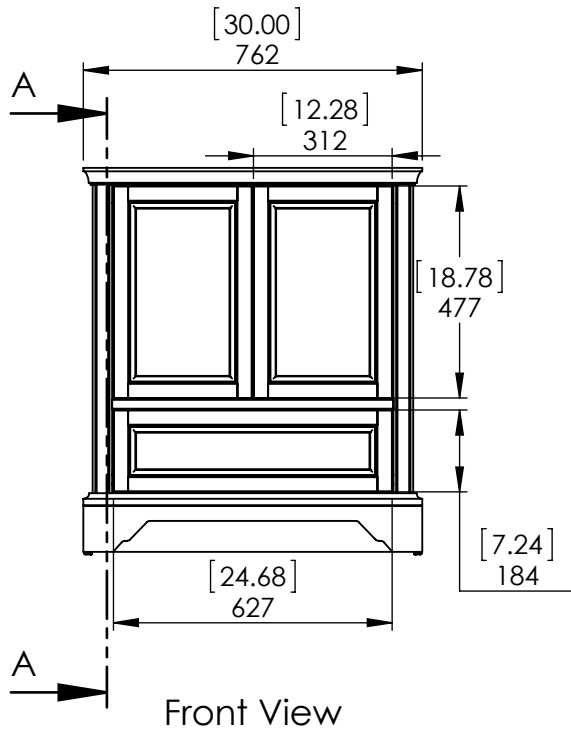

Top View

Isometric View

Front View

SECTION A-A
SCALE 1 : 17

Back View

ITEM:	SF30-WH SF30-CH SF30-ST SF30-CR	REV	A
-------	------------------------------------	-----	----------

NAME:
**Straffield 30in-White/Sterling/
Chocolate/Cream**

SCALE: 1:15 MODEL:

ITEM:	SF30P3-WH	REV	A
NAME:	Stratfield 30in Vanity w/Vanity Top & Mirror - White		
MATERIAL:	German Beech 4/4 Laminated Particle Board		
MODEL: Stratfield 30in			

Top View

Front View

SECTION G-G
SCALE 1 : 16

Isometric View

DRW:	JCNV	12/13/18
REV:	ING	12/13/18
APP:	R&D	12/13/18

SCALE: 1:15 MODEL:

ITEM:	SF30P3-WH	REV	A
NAME:	Stratfield 30in Vanity w/Vanity Top & Mirror - White		
MATERIAL:	German Beech 4/4 Laminated Particle Board		
	Stratfield 30in		

TITLE:	Wall Mirror White
PART NO.	
PAGE	1 OF 1
REV:	0