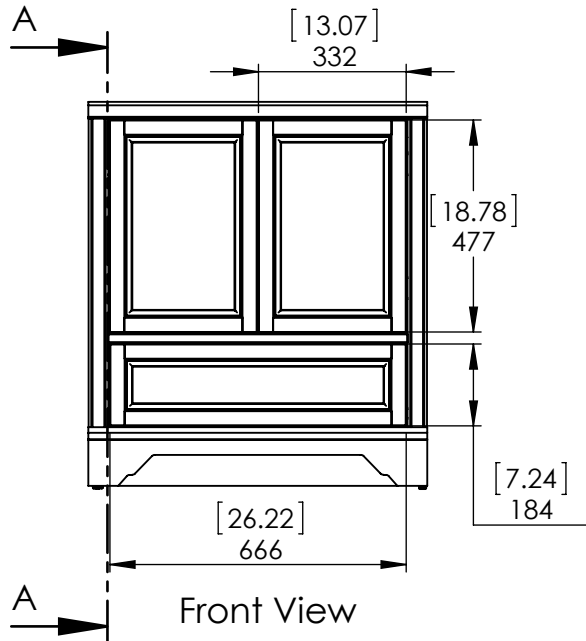

Top View

Isometric View

Front View

SECTION A-A
SCALE 1 : 17

Back View

ITEM:	SF30-WH SF30-CH SF30-ST SF30-CR	REV	A
-------	------------------------------------	-----	----------

NAME:
**Straffield 30in-White/Sterling/
Chocolate/Cream**

DRW:	ARB	03/28/18
REV:	ING	03/28/18
APP:	R&D	03/28/18
SCALE:	1:15	MODEL:

MATERIAL:
**German Beech 4/4
Laminated Particle Board**

Straffield 30in

Top View

Isometric View

Front View

Back View

DRW:	JCNV	12/13/18
REV:	ING	12/13/18
APP:	R&D	12/13/18

SCALE: 1:15 MODEL:

ITEM:	SF30P3-WH	REV	A
NAME:	Stratfield 30in Vanity w/Vanity Top & Mirror - White		
MATERIAL:	German Beech 4/4 Laminated Particle Board		
MODEL: Stratfield 30in			

Top View

Front View

SECTION G-G
SCALE 1 : 16

Isometric View

DRW:	JCNV	12/13/18
REV:	ING	12/13/18
APP:	R&D	12/13/18

SCALE: 1:15 MODEL:

ITEM:	SF30P3-WH	REV	A
NAME:	Stratfield 30in Vanity w/Vanity Top & Mirror - White		
MATERIAL:	German Beech 4/4 Laminated Particle Board		
	Stratfield 30in		