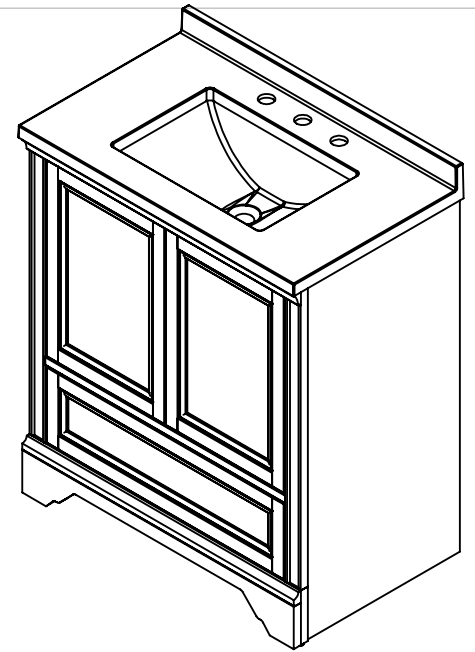

Top View

Isometric View

Front View

SECTION A-A
SCALE 1 : 17

Back View

ITEM:	SF30-WH SF30-CH SF30-ST SF30-CR	REV	A
-------	------------------------------------	-----	----------

NAME:
**Straffield 30in-White/Sterling/
Chocolate/Cream**

DRW:	ARB	03/28/18
REV:	ING	03/28/18
APP:	R&D	03/28/18
SCALE:	1:15	MODEL:

MATERIAL:
**German Beech 4/4
Laminated Particle Board**

Straffield 30in

Top View

Isometric View

Front View

Back View

DRW:	JCNV	12/13/18
REV:	ING	12/13/18
APP:	R&D	12/13/18

SCALE: 1:15 MODEL:

ITEM:	SF30P3-WH	REV	A
NAME:	Stratfield 30in Vanity w/Vanity Top & Mirror - White		
MATERIAL:	German Beech 4/4 Laminated Particle Board		
MODEL: Stratfield 30in			

Top View

Front View

SECTION G-G
SCALE 1 : 16

Isometric View

DRW:	JCNV	12/13/18
REV:	ING	12/13/18
APP:	R&D	12/13/18

SCALE: 1:15 MODEL:

ITEM:	SF30P3-WH	REV	A
NAME:	Stratfield 30in Vanity w/Vanity Top & Mirror - White		
MATERIAL:	German Beech 4/4 Laminated Particle Board		
	Stratfield 30in		