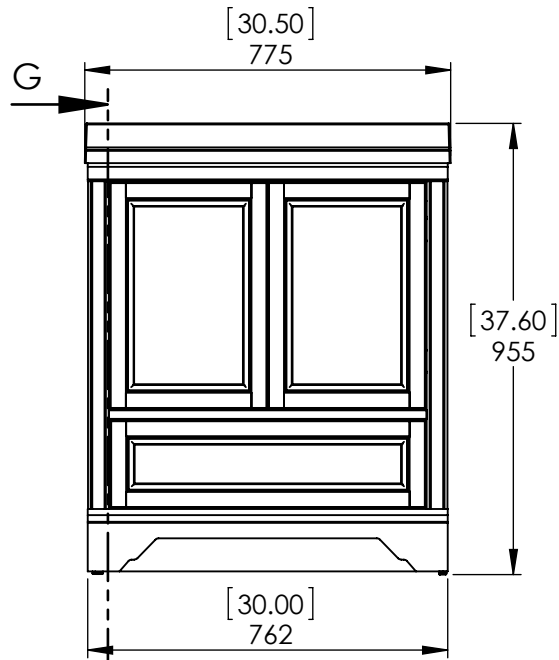

Top View

Isometric View

Front View

SECTION A-A
SCALE 1 : 17

Back View

ITEM:	SF30-WH SF30-CH SF30-ST SF30-CR	REV	A
-------	------------------------------------	-----	----------

NAME:
**Straffield 30in-White/Sterling/
Chocolate/Cream**

DRW:	ARB	03/28/18
REV:	ING	03/28/18
APP:	R&D	03/28/18
SCALE:	1:15	MODEL:

MATERIAL:
**German Beech 4/4
Laminated Particle Board**

Straffield 30in

Top View

Isometric View

Front View

Back View

DRW:	JCNV	12/13/18
REV:	ING	12/13/18
APP:	R&D	12/13/18

SCALE: 1:15 MODEL:

ITEM:	SF30P3-WH	REV	A
NAME:	Stratfield 30in Vanity w/Vanity Top & Mirror - White		
MATERIAL:	German Beech 4/4 Laminated Particle Board		
MODEL: Stratfield 30in			

Top View

Front View

SECTION G-G
SCALE 1 : 16

Isometric View

DRW:	JCNV	12/13/18
REV:	ING	12/13/18
APP:	R&D	12/13/18

SCALE: 1:15 MODEL:

ITEM:	SF30P3-WH	REV	A
NAME:	Stratfield 30in Vanity w/Vanity Top & Mirror - White		
MATERIAL:	German Beech 4/4 Laminated Particle Board		
	Stratfield 30in		