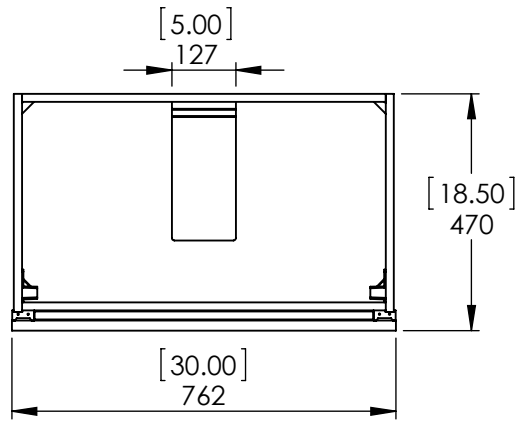

Top View

Isometric View

Front View

SECTION A-A
SCALE 1 : 17

Back View

ITEM:	SF30-WH SF30-CH SF30-ST SF30-CR	REV	A
-------	------------------------------------	-----	----------

NAME:
**Straffield 30in-White/Sterling/
Chocolate/Cream**

DRW:	ARB	03/28/18
REV:	ING	03/28/18
APP:	R&D	03/28/18
SCALE:	1:15	MODEL:

MATERIAL:
**German Beech 4/4
Laminated Particle Board**

Straffield 30in

Top View

Isometric View

Front View

Back View

DRW:	JCNV	12/13/18
REV:	ING	12/13/18
APP:	R&D	12/13/18

SCALE: 1:15 MODEL:

ITEM:	SF30P3-WH	REV	A
NAME:	Stratfield 30in Vanity w/Vanity Top & Mirror - White		
MATERIAL:	German Beech 4/4 Laminated Particle Board		
MODEL: Stratfield 30in			

Top View

Front View

SECTION G-G
SCALE 1 : 16

Isometric View

DRW:	JCNV	12/13/18
REV:	ING	12/13/18
APP:	R&D	12/13/18

SCALE: 1:15 MODEL:

ITEM:	SF30P3-WH	REV	A
NAME:	Stratfield 30in Vanity w/Vanity Top & Mirror - White		
MATERIAL:	German Beech 4/4 Laminated Particle Board		
	Stratfield 30in		