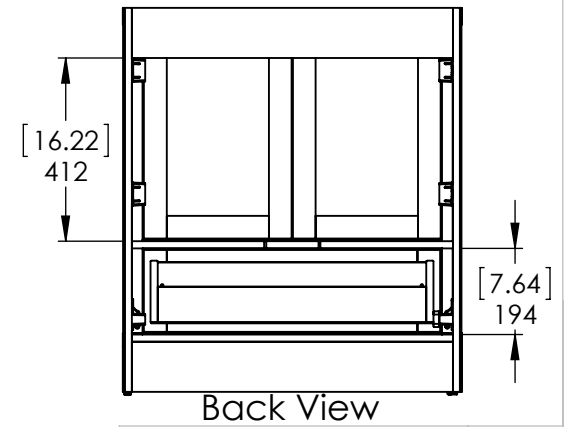

Top View

Isometric View

Front View

SECTION A-A
SCALE 1 : 17

Back View

ITEM:	SF30-WH SF30-CH SF30-ST SF30-CR	REV	A
-------	------------------------------------	-----	----------

NAME:
**Straffield 30in-White/Sterling/
Chocolate/Cream**

DRW:	ARB	03/28/18
REV:	ING	03/28/18
APP:	R&D	03/28/18
SCALE:	1:15	MODEL:

MATERIAL:
**German Beech 4/4
Laminated Particle Board**

Straffield 30in

Top View

Isometric View

Front View

Back View

DRW:	JCNV	12/13/18
REV:	ING	12/13/18
APP:	R&D	12/13/18

SCALE: 1:15 MODEL:

ITEM:	SF30P3-WH	REV	A
NAME:	Stratfield 30in Vanity w/Vanity Top & Mirror - White		
MATERIAL:	German Beech 4/4 Laminated Particle Board		
MODEL: Stratfield 30in			

Top View

Front View

SECTION G-G
SCALE 1 : 16

Isometric View

DRW:	JCNV	12/13/18
REV:	ING	12/13/18
APP:	R&D	12/13/18

SCALE: 1:15 MODEL:

ITEM:	SF30P3-WH	REV	A
NAME:	Stratfield 30in Vanity w/Vanity Top & Mirror - White		
MATERIAL:	German Beech 4/4 Laminated Particle Board		
	Stratfield 30in		