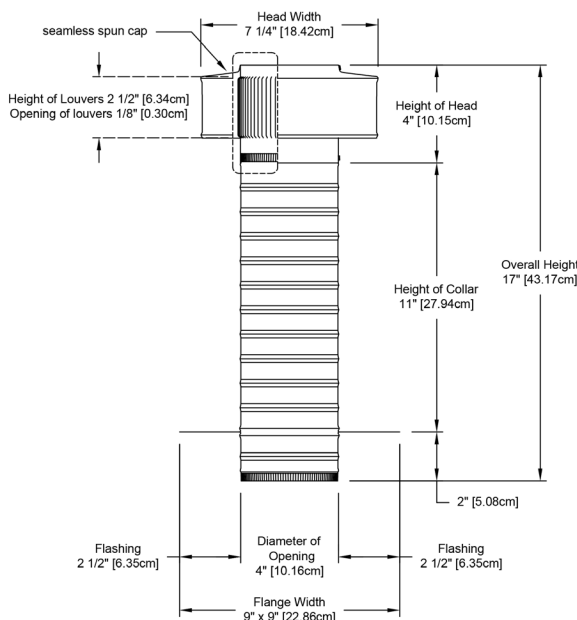

Active Ventilation Products Inc

800-Roof-Vent (766-3836) • 845-565-7770

roofvents.com • sales@roofvents.com

KV-04-TP Keepa Roof Jack Vent Cap

- To be used in conjunction with bathroom fans or other duct applications
- Rust free, all aluminum construction
- Inner louvers keep out insects, animals rain or snow from entering the duct
- Louvered design allows for maximum air flow while alleviating back pressure
- Standard 11 in. collar height great for low slope membrane roofs
- UL Certified, tested to wind pressures exceeding 50+ PSF
- Paint Colors Available
- Head of the vent is removable for quick and easy installation
- 5 Year Warranty

DIMENSIONS & SPECIFICATIONS

Pitch Capacity	
Min.	Max.
0/12	12/12
Net Free Vent Area	
(sq. inches)	(sq. feet)
12	.09
Application per Sq. Foot	
(1/150)	(1/300)
26	52
Weight	
1.1 lbs.	