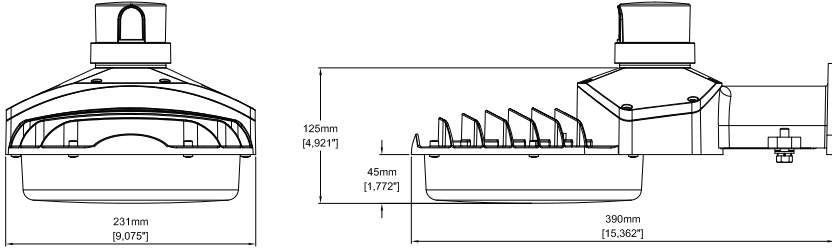

DLC Premium, cULus, FCC Certified

OPTICS

Refractive design featuring prisms to spread light in a symmetrical Type 5 distribution.

Frosted lens eliminates glare for an inviting light source.

MOUNTING

Fixture mounts to vertical surface using 1/4" lag bolts or easily fits onto 1-1/2" O.D. round pipe/tube. Direct mount and round pipe mounting hardware provided as standard. Extension Mounting arm available separately as an accessory.

PRODUCT LINE DRAWING

SUGGESTED MOUNTING HEIGHT:
15-30FT. (4.6-9.1M)

3D PHOTOMETRIC VIEW

PRODUCT SPECIFICATIONS

Product Dimensions	: 15.362"×9.075"×4.921"
Weight	: 5.31lbs
Lumens	: 9000
System Wattage	: 75W
LED Wattage	: 72W
CRI	: 70
Efficacy	: 120
Replaces (Metal Halide)	: 250W
Replaces (Incandescent Watt)	: 600W
Mounting	: Direct wall mount with lag bolts
Frequency	: 50-60Hz
THD(Total Harmonic Distortion)	: <20%
PF(Power Factor)	: >0.9
Ambient Operating Temperature	: (-30) - 40°C
Input Voltage	: 120-277V
LED Chip	: LUXEON 3030 2D
Photocell	: Yes
Driver	: Non-dimming
Standard Lifetime	: L70 >50,000hrs
Standard Warranty	: 5 Years
Water Proofing Grade	: Suitable for wet location
CCT	: 4000K
Certifications	: DLC, UL/cUL