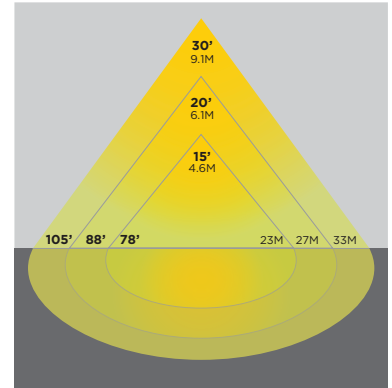

PRODUCT LINE DRAWING

SUGGESTED MOUNTING HEIGHT:
15-30FT. (4.6-9.1M)

3D PHOTOMETRIC VIEW

PRODUCT SPECIFICATIONS

Product Dimensions	: 15.362"×9.075"×4.921"
Weight	: 5.31lbs
Lumens	: 9000
System Wattage	: 75W
LED Wattage	: 72W
CRI	: 70
Efficacy	: 120
Replaces (Metal Halide)	: 250W
Replaces (Incandescent Watt)	: 600W
Mounting	: Direct wall mount with lag bolts
Frequency	: 50-60Hz
THD(Total Harmonic Distortion)	: <20%
PF(Power Factor)	: >0.9
Ambient Operating Temperature	: (-30) - 40°C
Input Voltage	: 120-277V
LED Chip	: LUXEON 3030 2D
Photocell	: Yes
Driver	: Non-dimming
Standard Lifetime	: L70 >50,000hrs
Standard Warranty	: 5 Years
Water Proofing Grade	: Suitable for wet location
CCT	: 4000K
Certifications	: DLC, UL/cUL