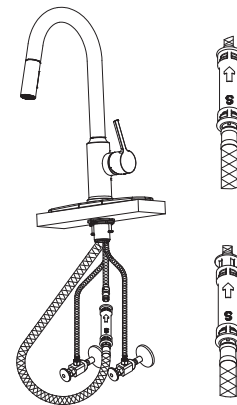

Adjustable
Wrench

Phillips
Screwdriver

Silicone
Sealant

Faucet Installation

Shut off main water supply before installation.

1 Unscrew screws on lock nut. Remove the lock nut from the faucet body.

2 Install faucet through center hole.

3 Slide rubber washer and metal washer onto shank. Secure shank with lock nut.

4 Connect and tighten the water supply line nuts with wrench.

5 Remove the protective cap from the outlet port prior to pushing the hose adapter onto the same port, you will hear a "click" sound once they are joined.

6 Attach the weight to cover the weight locator label on the spray hose.

7 After installing faucet, remove sprayhead and turn on water to remove any left over debris. Re-assemble sprayhead.

Troubleshooting Guide

Replacement Parts

Keep this manual for ordering replacement parts.

- | | | |
|----|------------------------|-------------|
| 1 | Index Button | A66D558 |
| 2 | Metal Handle | A079086 |
| 3 | Handle Trim Cap | A103121 |
| 4 | Adjusting Ring | A104332 |
| 5 | Ceramic Disc Cartridge | A507906N-31 |
| 6 | Cover Plate Assembly | A667003-S |
| 7 | Hose Adapter | A663123N |
| 8 | Pull-Down Spray Head | A568009N |
| 9 | Spray Hose | A515111WCP |
| 10 | Weight | A504103ZN |
| 11 | Mounting Hardware | A603171 |