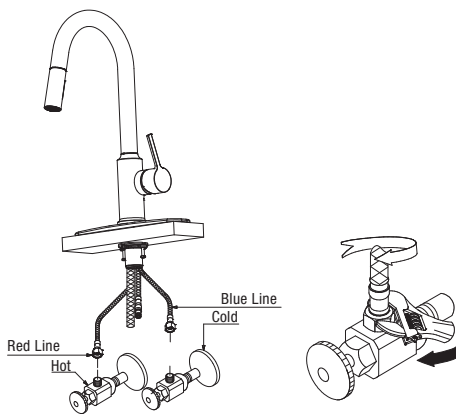

Adjustable
Wrench

Phillips
Screwdriver

Silicone
Sealant

Faucet Installation

Shut off main water supply before installation.

1 Unscrew screws on lock nut. Remove the lock nut from the faucet body.

2 Install faucet through center hole.

3 Slide rubber washer and metal washer onto shank. Secure shank with lock nut.

4 Connect and tighten the water supply line nuts with wrench.

5 Remove the protective cap from the outlet port prior to pushing the hose adapter onto the same port, you will hear a "click" sound once they are joined.

6 Attach the weight to cover the weight locator label on the spray hose.

7 After installing faucet, remove sprayhead and turn on water to remove any left over debris. Re-assemble sprayhead.

Troubleshooting Guide

Minor problems often can be fixed without a plumber. Before doing any work on the faucet, shut off water supply and close stopper or drain to avoid losing small parts.

Problem	Cause	Solution
Leaks underneath handle.	Locking nut has come loose. O-ring on cartridge is dirty or damaged.	Tighten the locking nut. Clean or replace O-ring.
Hose does not retract.	Metal weight is not installed in the appropriate position.	Reinstall metal weight.
There are leaks from the hose underneath the deck.	Hose and spray head connection may be loose.	Tighten the connection between the spray head and hose.