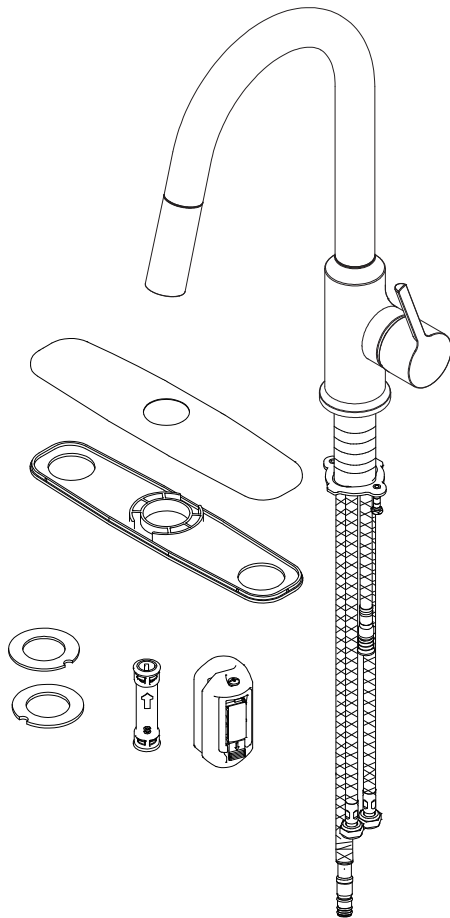

10663
10665

Single Control Kitchen Faucet

With Pull Down Spray

LIMITED LIFETIME WARRANTY

Before You Begin

Check to make sure you have the following:

Tools and Supplies

You will need the following to install your new faucet:

Adjustable
Wrench

Phillips
Screwdriver

Silicone
Sealant

Faucet Installation

Shut off main water supply before installation.

1 Unscrew screws on lock nut. Remove the lock nut from the faucet body.

2 Install faucet through center hole.

3 Slide rubber washer and metal washer onto shank. Secure shank with lock nut.

4 Connect and tighten the water supply line nuts with wrench.

5 Remove the protective cap from the outlet port prior to pushing the hose adapter onto the same port, you will hear a "click" sound once they are joined.

Replacement Parts

Keep this manual for ordering replacement parts.

- | | | |
|----|------------------------|-------------|
| 1 | Index Button | A66D558 |
| 2 | Metal Handle | A079086 |
| 3 | Handle Trim Cap | A103121 |
| 4 | Adjusting Ring | A104332 |
| 5 | Ceramic Disc Cartridge | A507906N-31 |
| 6 | Cover Plate Assembly | A667003-S |
| 7 | Hose Adapter | A663123N |
| 8 | Pull-Down Spray Head | A568009N |
| 9 | Spray Hose | A515111WCP |
| 10 | Weight | A504103ZN |
| 11 | Mounting Hardware | A603171 |