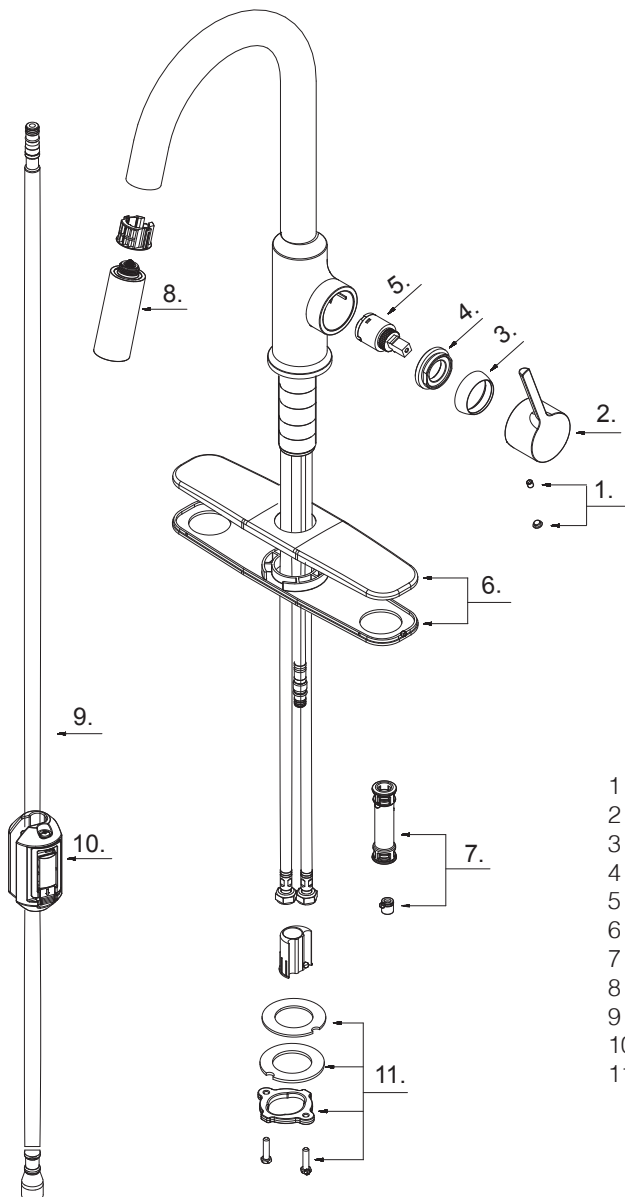

Adjustable
Wrench

Phillips
Screwdriver

Silicone
Sealant

Faucet Installation

Shut off main water supply before installation.

1 Unscrew screws on lock nut. Remove the lock nut from the faucet body.

2 Install faucet through center hole.

6 Attach the weight to cover the weight locator label on the spray hose.

7 After installing faucet, remove sprayhead and turn on water to remove any left over debris. Re-assemble sprayhead.

Troubleshooting Guide

Minor problems often can be fixed without a plumber. Before doing any work on the faucet, shut off water supply and close stopper or drain to avoid losing small parts.

Problem	Cause	Solution
Leaks underneath handle.	Locking nut has come loose. O-ring on cartridge is dirty or damaged.	Tighten the locking nut. Clean or replace O-ring.
Hose does not retract.	Metal weight is not installed in the appropriate position.	Reinstall metal weight.
There are leaks from the hose underneath the deck.	Hose and spray head connection may be loose.	Tighten the connection between the spray head and hose.

Replacement Parts

Keep this manual for ordering replacement parts.

- | | | |
|----|------------------------|-------------|
| 1 | Index Button | A66D558 |
| 2 | Metal Handle | A079086 |
| 3 | Handle Trim Cap | A103121 |
| 4 | Adjusting Ring | A104332 |
| 5 | Ceramic Disc Cartridge | A507906N-31 |
| 6 | Cover Plate Assembly | A667003-S |
| 7 | Hose Adapter | A663123N |
| 8 | Pull-Down Spray Head | A568009N |
| 9 | Spray Hose | A515111WCP |
| 10 | Weight | A504103ZN |
| 11 | Mounting Hardware | A603171 |