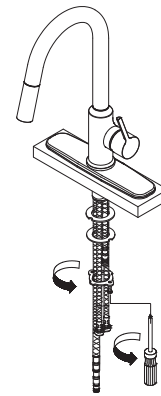

Adjustable
Wrench

Phillips
Screwdriver

Silicone
Sealant

Faucet Installation

Shut off main water supply before installation.

1 Unscrew screws on lock nut. Remove the lock nut from the faucet body.

2 Install faucet through center hole.

3 Slide rubber washer and metal washer onto shank. Secure shank with lock nut.

4 Connect and tighten the water supply line nuts with wrench.

5 Remove the protective cap from the outlet port prior to pushing the hose adapter onto the same port, you will hear a "click" sound once they are joined.

6 Attach the weight to cover the weight locator label on the spray hose.

7 After installing faucet, remove sprayhead and turn on water to remove any left over debris. Re-assemble sprayhead.

Troubleshooting Guide

Replacement Parts

Keep this manual for ordering replacement parts.

- | | | |
|----|------------------------|-------------|
| 1 | Index Button | A66D558 |
| 2 | Metal Handle | A079086 |
| 3 | Handle Trim Cap | A103121 |
| 4 | Adjusting Ring | A104332 |
| 5 | Ceramic Disc Cartridge | A507906N-31 |
| 6 | Cover Plate Assembly | A667003-S |
| 7 | Hose Adapter | A663123N |
| 8 | Pull-Down Spray Head | A568009N |
| 9 | Spray Hose | A515111WCP |
| 10 | Weight | A504103ZN |
| 11 | Mounting Hardware | A603171 |