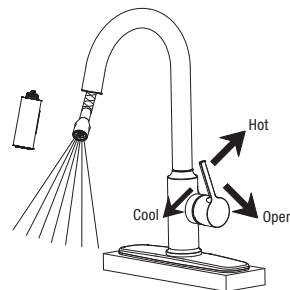

Adjustable
Wrench

Phillips
Screwdriver

Silicone
Sealant

Faucet Installation

Shut off main water supply before installation.

1 Unscrew screws on lock nut. Remove the lock nut from the faucet body.

2 Install faucet through center hole.

3 Slide rubber washer and metal washer onto shank. Secure shank with lock nut.

4 Connect and tighten the water supply line nuts with wrench.

5 Remove the protective cap from the outlet port prior to pushing the hose adapter onto the same port, you will hear a "click" sound once they are joined.

6 Attach the weight to cover the weight locator label on the spray hose.

7 After installing faucet, remove sprayhead and turn on water to remove any left over debris. Re-assemble sprayhead.

Troubleshooting Guide

Minor problems often can be fixed without a plumber. Before doing any work on the faucet, shut off water supply and close stopper or drain to avoid losing small parts.

Problem	Cause	Solution
Leaks underneath handle.	Locking nut has come loose. O-ring on cartridge is dirty or damaged.	Tighten the locking nut. Clean or replace O-ring.
Hose does not retract.	Metal weight is not installed in the appropriate position.	Reinstall metal weight.
There are leaks from the hose underneath the deck.	Hose and spray head connection may be loose.	Tighten the connection between the spray head and hose.