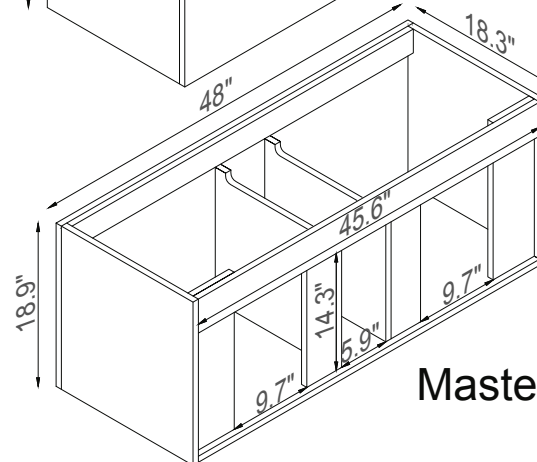

Streamline

Master Cabinet

K1801-140-48-51