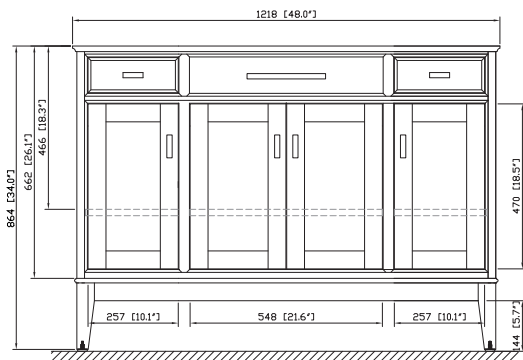

Product Diagrams

Front