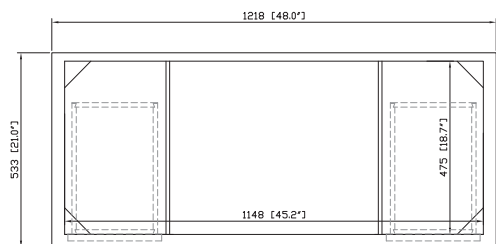

Top

For customer support please call 626 404 7678 weekdays 9:00 to 6:00 PST