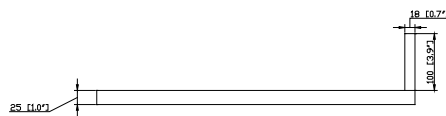

SUT49BK / SUT49CW / SUT49GB

Features

- BK - Natural black granite
- CW - Natural Carrera White marble
- GB - Natural Galala Beige marble
- Top cutout for single undermount sink
- Top pre-drilled for 8" widespread faucet
- 4" backsplash included

Nominal Dimension

- 49W x 22D x 1H inches
- 1244 x 560 x 25 mm

Colors / Finishes

- BK - Black
- CW - Carrera White
- GB - Galala Beige

Components

Sink	CUM18WT	CUM18LN	
Vanity	LEXINGTON-V48-LE	LOFT-V48-DW	MERLOT-V48-ES
	MADISON-V48-LE	MADISON-V48-TO	MODERO-V48-ES
	MODERO-V48-WT		

Product Diagrams

Top

Side