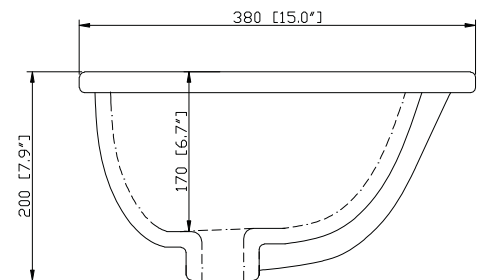

Colors / Finishes

- Tobacco
- Light Espresso

Nominal Dimension

- 48W x 21D x 34H (inches)

Components

Mirror	MADISON-M24-TO	MADISON-M28-TO	MADISON-M36-TO	MADISON-MC28-TO
	MADISON-M24-LE	MADISON-M28-LE	MADISON-M36-LE	MADISON-MC28-LE
Vanity Top	SUT49BK	SUT49CW	SUT49GB	
Sink	CUM18WT	CUM18LN		
Linen Tower	MADISON-LT24-TO	MADISON-LT24-LE		

Nominal Dimension

- 49W x 22D x 1H inches
- 1244 x 560 x 25 mm

Colors / Finishes

- BK - Black
- CW - Carrera White
- GB - Galala Beige

Components

Sink	CUM18WT	CUM18LN	
Vanity	LEXINGTON-V48-LE	LOFT-V48-DW	MERLOT-V48-ES
	MADISON-V48-LE	MADISON-V48-TO	MODERO-V48-ES
	MODERO-V48-WT		

- WT - White
- LN - Linen

Nominal Dimension

- 18.1W x 15D x 7.9H inches
- 458 x 380 x 200 mm

Components

Drain	VC-DRAIN-CP	VC-DRAIN-BN					
Vanity Top	SUT25BK	SUT25CW	SUT25GB	SUT31BK	SUT31CW	SUT31GB	SUT37BK
	SUT37GB	SUT49BK	SUT49CW	SUT49GB	SUT37CW	SUT61BK	SUT61CW
	SUT61GB	SUT73BK	SUT73CW	SUT73GB			

Product Diagrams

Front

Side