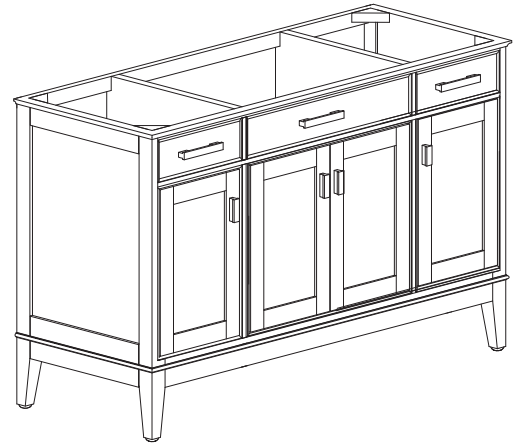

Avanity

MADISON-V48-TO/MADISON-V48-LE

Features

- Solid poplar frame and birch veneer plywood
- 4 soft-close doors
- 2 soft-close drawers
- 3 interior shelves
- Brushed nickel finished hardware (LE)
- Old bronze finished hardware (TO)
- Adjustable height levelers
- Under counter application

Colors / Finishes

- Tobacco
- Light Espresso

Nominal Dimension

- 48W x 21D x 34H (inches)

Components

Mirror	MADISON-M24-TO	MADISON-M28-TO	MADISON-M36-TO	MADISON-MC28-TO
	MADISON-M24-LE	MADISON-M28-LE	MADISON-M36-LE	MADISON-MC28-LE
Vanity Top	SUT49BK	SUT49CW	SUT49GB	
Sink	CUM18WT	CUM18LN		
Linen Tower	MADISON-LT24-TO	MADISON-LT24-LE		

Nominal Dimension

- 49W x 22D x 1H inches
- 1244 x 560 x 25 mm

Colors / Finishes

- BK - Black
- CW - Carrera White
- GB - Galala Beige

Components

Sink	CUM18WT	CUM18LN	
Vanity	LEXINGTON-V48-LE	LOFT-V48-DW	MERLOT-V48-ES
	MADISON-V48-LE	MADISON-V48-TO	MODERO-V48-ES
	MODERO-V48-WT		

- WT - White
- LN - Linen

Nominal Dimension

- 18.1W x 15D x 7.9H inches
- 458 x 380 x 200 mm

Components

Drain	VC-DRAIN-CP	VC-DRAIN-BN					
Vanity Top	SUT25BK	SUT25CW	SUT25GB	SUT31BK	SUT31CW	SUT31GB	SUT37BK
	SUT37GB	SUT49BK	SUT49CW	SUT49GB	SUT37CW	SUT61BK	SUT61CW
	SUT61GB	SUT73BK	SUT73CW	SUT73GB			