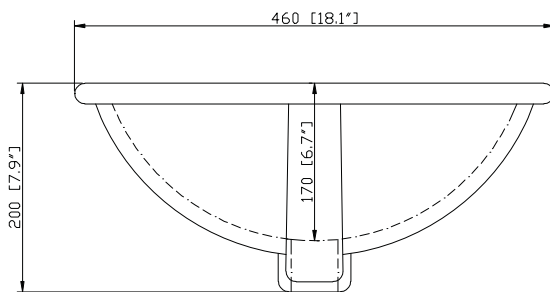

Colors / Finishes

- Tobacco
- Light Espresso

Nominal Dimension

- 48W x 21D x 34H (inches)

Components

Mirror	MADISON-M24-TO	MADISON-M28-TO	MADISON-M36-TO	MADISON-MC28-TO
	MADISON-M24-LE	MADISON-M28-LE	MADISON-M36-LE	MADISON-MC28-LE
Vanity Top	SUT49BK	SUT49CW	SUT49GB	
Sink	CUM18WT	CUM18LN		
Linen Tower	MADISON-LT24-TO	MADISON-LT24-LE		

Nominal Dimension

- 49W x 22D x 1H inches
- 1244 x 560 x 25 mm

Colors / Finishes

- BK - Black
- CW - Carrera White
- GB - Galala Beige

Components

Sink	CUM18WT	CUM18LN	
Vanity	LEXINGTON-V48-LE	LOFT-V48-DW	MERLOT-V48-ES
	MADISON-V48-LE	MADISON-V48-TO	MODERO-V48-ES
	MODERO-V48-WT		

- WT - White
- LN - Linen

Nominal Dimension

- 18.1W x 15D x 7.9H inches
- 458 x 380 x 200 mm

Components

Drain	VC-DRAIN-CP	VC-DRAIN-BN					
Vanity Top	SUT25BK	SUT25CW	SUT25GB	SUT31BK	SUT31CW	SUT31GB	SUT37BK
	SUT37GB	SUT49BK	SUT49CW	SUT49GB	SUT37CW	SUT61BK	SUT61CW
	SUT61GB	SUT73BK	SUT73CW	SUT73GB			

Product Diagrams

Front

Side