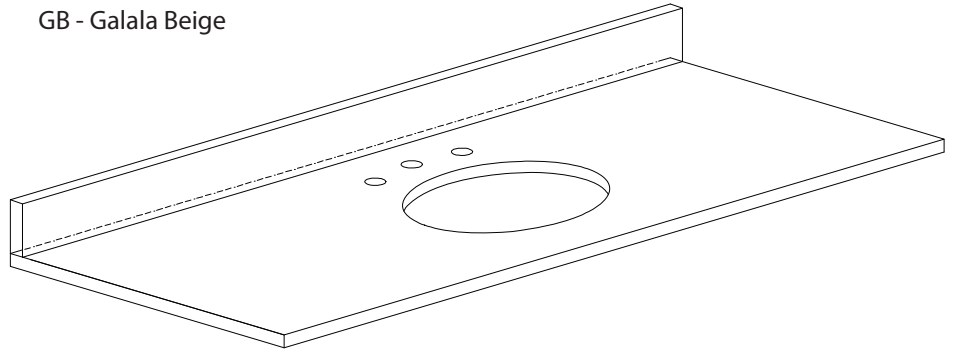

Colors / Finishes

- Tobacco
- Light Espresso

Nominal Dimension

- 48W x 21D x 34H (inches)

Components

Mirror	MADISON-M24-TO	MADISON-M28-TO	MADISON-M36-TO	MADISON-MC28-TO
	MADISON-M24-LE	MADISON-M28-LE	MADISON-M36-LE	MADISON-MC28-LE
Vanity Top	SUT49BK	SUT49CW	SUT49GB	
Sink	CUM18WT	CUM18LN		
Linen Tower	MADISON-LT24-TO	MADISON-LT24-LE		

- BK - Natural black granite
- CW - Natural Carrera White marble
- GB - Natural Galala Beige marble
- Top cutout for single undermount sink
- Top pre-drilled for 8" widespread faucet
- 4" backsplash included

Nominal Dimension

- 49W x 22D x 1H inches
- 1244 x 560 x 25 mm

Colors / Finishes

- BK - Black
- CW - Carrera White
- GB - Galala Beige

Components

Sink	CUM18WT	CUM18LN	
Vanity	LEXINGTON-V48-LE	LOFT-V48-DW	MERLOT-V48-ES
	MADISON-V48-LE	MADISON-V48-TO	MODERO-V48-ES
	MODERO-V48-WT		

- WT - White
- LN - Linen

Nominal Dimension

- 18.1W x 15D x 7.9H inches
- 458 x 380 x 200 mm

Components

Drain	VC-DRAIN-CP	VC-DRAIN-BN					
Vanity Top	SUT25BK	SUT25CW	SUT25GB	SUT31BK	SUT31CW	SUT31GB	SUT37BK
	SUT37GB	SUT49BK	SUT49CW	SUT49GB	SUT37CW	SUT61BK	SUT61CW
	SUT61GB	SUT73BK	SUT73CW	SUT73GB			