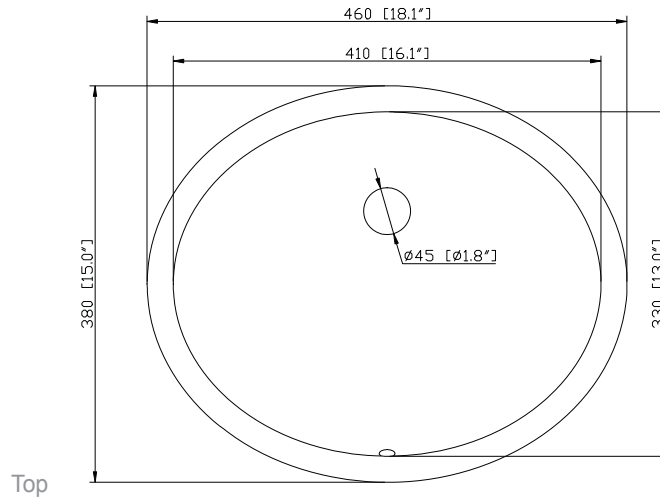

Colors / Finishes

- Tobacco
- Light Espresso

Nominal Dimension

- 48W x 21D x 34H (inches)

Components

Mirror	MADISON-M24-TO	MADISON-M28-TO	MADISON-M36-TO	MADISON-MC28-TO
	MADISON-M24-LE	MADISON-M28-LE	MADISON-M36-LE	MADISON-MC28-LE
Vanity Top	SUT49BK	SUT49CW	SUT49GB	
Sink	CUM18WT	CUM18LN		
Linen Tower	MADISON-LT24-TO	MADISON-LT24-LE		

Nominal Dimension

- 49W x 22D x 1H inches
- 1244 x 560 x 25 mm

Colors / Finishes

- BK - Black
- CW - Carrera White
- GB - Galala Beige

Components

Sink	CUM18WT	CUM18LN	
Vanity	LEXINGTON-V48-LE	LOFT-V48-DW	MERLOT-V48-ES
	MADISON-V48-LE	MADISON-V48-TO	MODERO-V48-ES
	MODERO-V48-WT		

- WT - White
- LN - Linen

Nominal Dimension

- 18.1W x 15D x 7.9H inches
- 458 x 380 x 200 mm

Components

Drain	VC-DRAIN-CP	VC-DRAIN-BN					
Vanity Top	SUT25BK	SUT25CW	SUT25GB	SUT31BK	SUT31CW	SUT31GB	SUT37BK
	SUT37GB	SUT49BK	SUT49CW	SUT49GB	SUT37CW	SUT61BK	SUT61CW
	SUT61GB	SUT73BK	SUT73CW	SUT73GB			

Product Diagrams

Front

Side