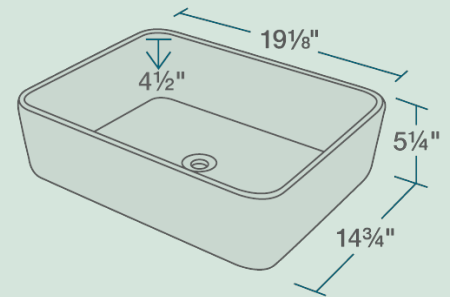

19 1/8" x 14 3/4" x 5 1/4"
 Vessel Installation
 True Vitreous China
 No Hardware Needed
 Lifetime Warranty

Accessories

*Accessories not included

Available Colors

Features

<p>Vessel Installation</p> 	<p>21" Minimum Cabinet Size</p> 	<p>True Vitreous China</p> 	<p>No Hardware Needed</p> 	<p>Limited Lifetime Warranty</p> 	