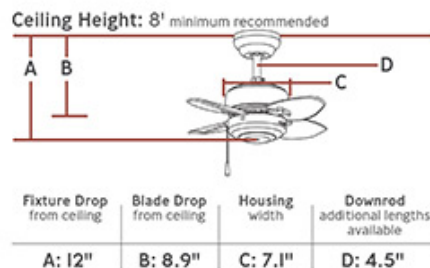

4MC20RB: 20" Mini 20 Fan - Roman Bronze

Collection: Mini 20
UPC #: 026586976546
Finish: Roman Bronze (RB)
Blade Finish: Roman Bronze ABS

Specification Images:

Dimensions:

Diameter: 20"
Weight: 9.9 lbs.
Reverse Switch: Manual
Rev. Switch Location: Top of Housing
Motor Size: 153.0 X 10.0
Diameter of Housing: 7.09
Capacitor Value: 4+4+5/350V/85C
Lead Wire Length: 78 inches
Remote Included: None
Remote Group(s): CK250,CKF210,CT100,ESSWC-2/-3

Features:

- Flush mount hardware is included

Material List:

Safety Listing:

Safety Listed for Dry Locations
 Safety Listed for Dry Locations

Instruction Sheets:

English (4MC20XX-CUL-ENG)
 French (4MC20XX-CUL-CF)

Backplate / Canopy Details:

Type	Height / Length	Width	Depth	Diameter	Outlet Box Up	Outlet Box Down
Canopy				5 1/8		

Blade Details:

Blade Group	Diameter	Included	RPM Hi	CFM Hi	Watts Hi	Amps Hi	RPM Med	CFM Med	Watts Med	Amps Med	RPM Low	CFM Low	Watts Low	Amps Low
	20	Yes	440.0	1260.0	39.19	0.35	394.0	1566.95	20.8	0.28	316.0	1420.93	9.58	0.19

Mounting Options:

Mounting Type	Included	Item	Downrod Length	Downrod Diameter	Overall Height	Blade to Ceiling	Min. Ceiling Height	Canopy Style	Canopy Diameter
Downrod (Included)	yes		4.5	0.05	12.04	8.93	7.74	MC Dual Mount	5.12
Flush (Included)	yes				8.71	5.59	7.47	MC Dual Mount	5.12
Flush (Optional)	no	MC192-RB			8.71	5.59	7.47	Heavy Duty Flush Mount Canopy	5.12