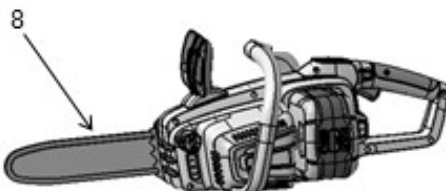

# SPARE PARTS LIST

CHAIN SAWS

PRCS16i, 967701101, 2017-12

## ASSEMBLY

PRCS16i, 967701101, 2017-12

Ref	Part No	Description	Remark	QTY KIT
1	591 37 79-02	SERVICE KIT	BAR TENSION KNOB	1
2	591 37 79-05	SERVICE KIT	OIL CAP	1
3	591 37 79-06	SERVICE KIT	FRONT HANDGUARD	1
4	591 37 79-07	SERVICE KIT	FRONT HANDLE	1
5	591 37 79-20	SERVICE KIT	"KIT, BAR COVER AND KNOB"	1
6	591 37 79-04	SERVICE KIT	"KIT, SPROCKET"	1
7	589 19 83-07	BAR	"16"" POULAN PRO BAR 90 SERIES"	1
8	591 11 93-02	CHAIN	"16"" BAGGED 90 SERIES CHAIN"	1
9	590 92 38-01	BATTERY	BATTERY PR280Li	1
10	590 91 51-05	CHARGER	CHARGER PR275Ci	1
11	582 60 76-01	WIRING ASSY	CHARGER CORD (NA)	1