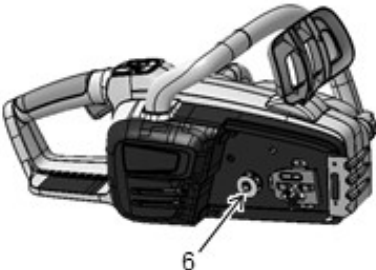

# SPARE PARTS LIST

CHAIN SAWS

PRCS16i, 967701101, 2017-12

## ASSEMBLY

PRCS16i, 967701101, 2017-12

Ref	Part No	Description	Remark	QTY KIT
1	591 37 79-02	SERVICE KIT	BAR TENSION KNOB	1
2	591 37 79-05	SERVICE KIT	OIL CAP	1
3	591 37 79-06	SERVICE KIT	FRONT HANDGUARD	1
4	591 37 79-07	SERVICE KIT	FRONT HANDLE	1
5	591 37 79-20	SERVICE KIT	"KIT, BAR COVER AND KNOB"	1
6	591 37 79-04	SERVICE KIT	"KIT, SPROCKET"	1
7	589 19 83-07	BAR	"16"" POULAN PRO BAR 90 SERIES"	1
8	591 11 93-02	CHAIN	"16"" BAGGED 90 SERIES CHAIN"	1
9	590 92 38-01	BATTERY	BATTERY PR280Li	1
10	590 91 51-05	CHARGER	CHARGER PR275Ci	1
11	582 60 76-01	WIRING ASSY	CHARGER CORD (NA)	1