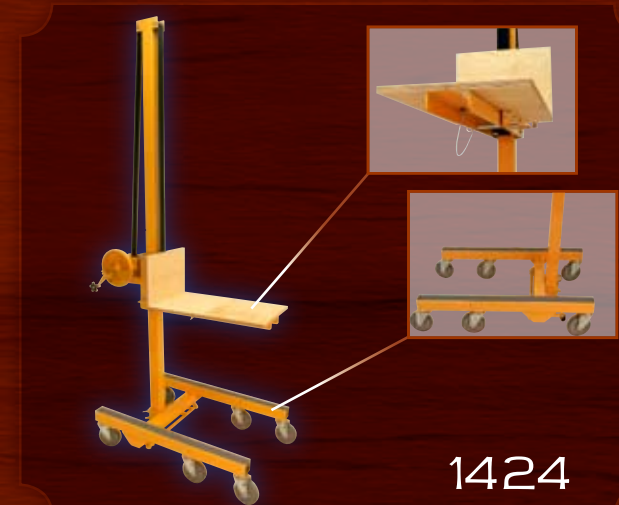

World's Best Cabinet Lifts

CABINETIZERTM

by **Telpro Inc.**

Specifications

- Total weight: 85 lbs.
- Load Capacity: 300 lbs.
- Converts to a dolly
- Steel Construction
- Single foot brake
- Easy to transport
- Max. lift height: 72"
- 5" ball bearing casters
- Non-marking wheels

Versatile and adaptive. The CABINETIZER™ adapts to the way you want to install: lift upper cabinets in place while you level and attach it to the wall (with or without base cabinets installed). Transport upper cabinets by loading it onto the unit. By converting the unit into a dolly, the base cabinets can be hauled to location. Either way you choose to transport, cabinets easily roll through standard doorways.

...more than a cabinet lift.

Use it to install: televisions, air-conditioners, heaters, microwaves, range hoods, shelves, garage organizers, electronic components, and of course, a variety of cabinets!

Optional Accessories

The Drill Drive™ Model 1013 is the economical solution to power up your lift. This adapter allows you to use your drill to effortlessly lower and raise the lift while still maintaining the ability to be manually operated.