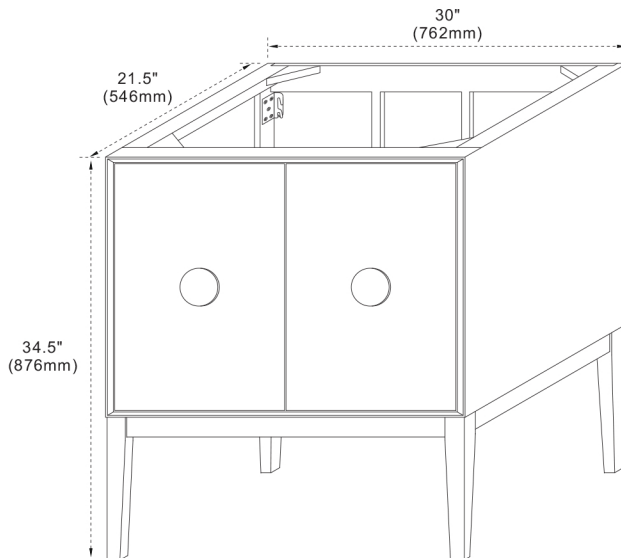

Model: 400400

FEATURES

1. Single 20" rectangular undermount sink cutout;
2. 8" wide spread faucet holes;
3. 4" height backsplash included;
4. Thickness laminated to 1.2"

TOP COLORS/FINISHES

WM - Natural White Carrara marble;
BG - Natural Black Galaxy Granite;
GY - Natural Grey Granite;
WE - White Engineer Quartz