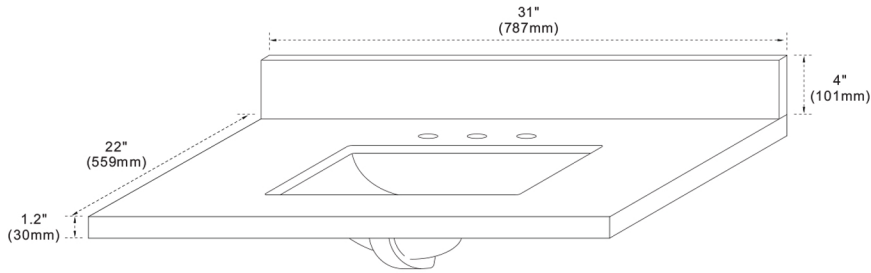

Model: 400400

FEATURES

1. Single 20" rectangular undermount sink cutout;
2. 8" wide spread faucet holes;
3. 4" height backsplash included;
4. Thickness laminated to 1.2"

TOP COLORS/FINISHES

WM - Natural White Carrara marble;
BG - Natural Black Galaxy Granite;
GY - Natural Grey Granite;
WE - White Engineer Quartz

FEATURES

1. Solid wood and Plywood;
2. Two soft closing doors;
3. One interior drawer;
4. Dovetail construction drawer;
5. Detachable wooden base

COLORS/FINISHES

AB - Aqua Blue;
WH - Pure White

**NOTE: SINK STYLE, SHAPE, FAUCET HOLES, CUTOUT ON TOP, VANITY MAY VARY FROM THE PICTURE ABOVE.
INSTRUCTIONAL PURPOSE ONLY.**