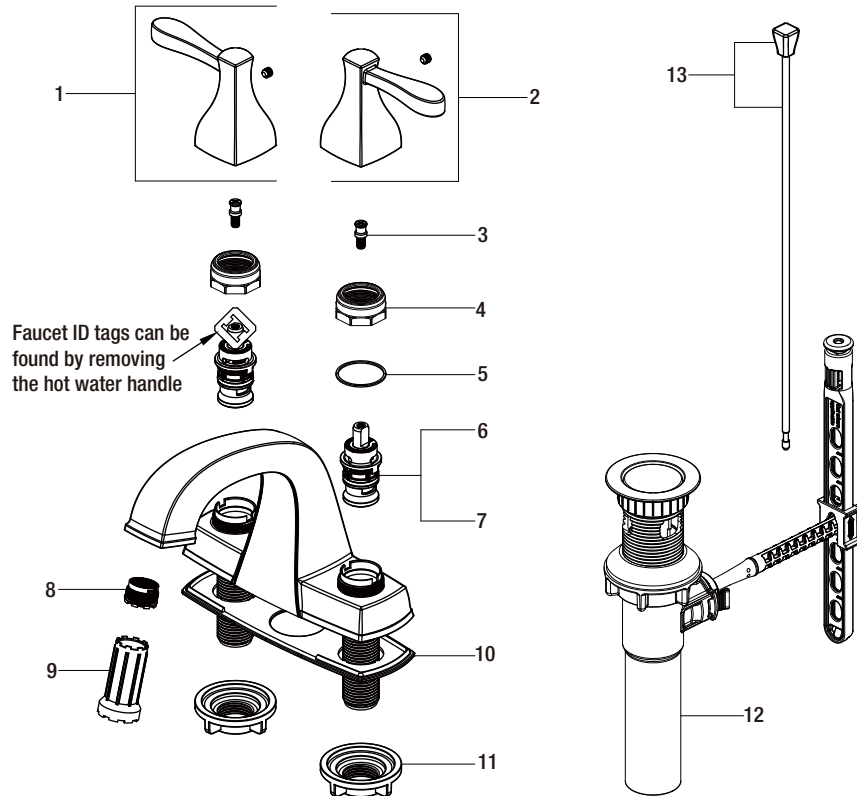

## Replacement Parts List

Milner 4 in. 2-Handle High-Arch Bathroom Faucet in Bronze

MODEL	SKU #	FINISH
HD67623W-6027H2	304367700	Bronze

Many replacement parts can be purchased online or at your local store. Please use the table below to identify the part SKU number needed, go to [HOMEDEPOT.COM](http://HOMEDEPOT.COM), and check for online and store availability. If you can't find the part you are looking for, please call 1-855-HD-GLACIER.

Part	Description	Part #	Internet SKU #	Store SKU #
1	Handle assembly H	RP1359627H2		
2	Handle assembly C	RP1359727H2		
3	Connector	RP50003		
4	Bonnet	RP70435	<a href="#">206864739</a>	
5	Washer	RP64124		
6	Cartridge H	RP20067	<a href="#">301158139</a>	
7	Cartridge C	RP20068	<a href="#">301158129</a>	

Part	Description	Part #	Internet SKU #	Store SKU #
8	Aerator	RP30191		
9	Plastic wrench	RP30040		
10	Gasket	RP70481		
11	Mounting nut	RP56001	<a href="#">203193994</a>	579276
12	ClickInstall™ drain assembly	RP4022827H2		
13	Lift rod	RP4020627H2		