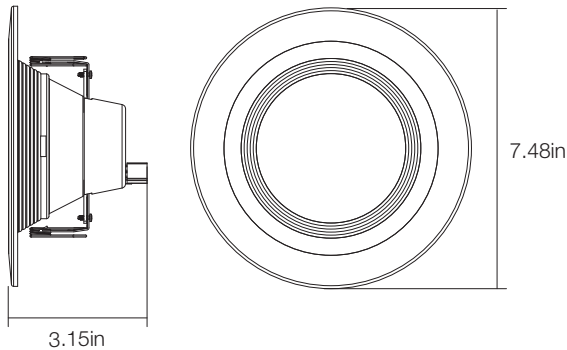

PRODUCT SPECIFICATIONS

5in & 6in LED Color Selectable Downlight

53186141
SKU# 1002057129

ADVANTAGES

- 65 Watt Equivalent
- 50,000 Hours of Rated Life
- Wet Rated for Exterior Applications & Showers
- IC Rated for Direct Contact With Insulation
- 5 Year Warranty

PACKAGING

Weight (±0.5 lb)	0.807 lbs
Size (L x W x H) (±0.1 in)	7.48in x 7.48in x 3.15in
Box Dimensions	7.91in x 7.91in x 3.66in
Gross Weight	1.21lbs
UPC	849489003238

INCLUDED IN BOX

- Medium Base (E26) Socket Adapter (1)
- Friction Clip (2)