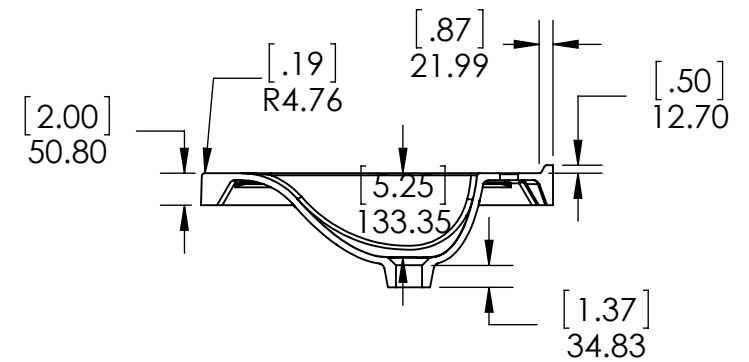

DRAWING TYPE	ITEM ID	ITEM DESCRIPTION	TECHNOLOGIES	DRAWING STATUS
Finish Good	HU4922R-WH	Vtop Wave 49 x 22 4 in	AB Composite	Ready for production
Finish Good	HU49R-WH	Glacier Bay in. Cultured Marble Vanity Top - White	AB Composite	Ready for production
Finish Good	595589	Vtop Rect Wave 49x22 White 4in	AB Composite	Ready for production

REV	ECO #	DESCRIPTION	REV'D BY DATE	CHK'D BY DATE	APRV'D BY DATE
1		New Design	4/01/16	4/01/16	4/01/16
2		New item, Online	2/06/18	2/06/18	2/06/18
3		New Model Added	6/04/18	6/04/18	6/04/18

Estimated Weight: 25.63kg

PROPRIETARY AND CONFIDENTIAL
THE INFORMATION CONTAINED IN THIS DRAWING IS THE SOLE PROPERTY OF WOODCRAFTERS. ANY REPRODUCTION IN PART OR AS A WHOLE WITHOUT THE WRITTEN PERMISSION OF WOODCRAFTERS IS PROHIBITED.

UNLESS OTHERWISE SPECIFIED
DIMENSIONS ARE IN MM. AND (INCHES)
TOLERANCES ARE
+ 0.125 [3.175] - 0.125 [-3.175]
SCALE:1:12

	NAME	DATE
DRAWN	E. Sandoval	4/01/16
CHECKED	O. Razo	2/06/18
ENG APPR.	V. Sanchez	2/06/18
MFG APPR.	C. Leal	2/06/18

Wood Crafters

SIZE DWG. NO. **A** Vtop Wave 49x22

SHEET 1 OF 1 REV: **3**