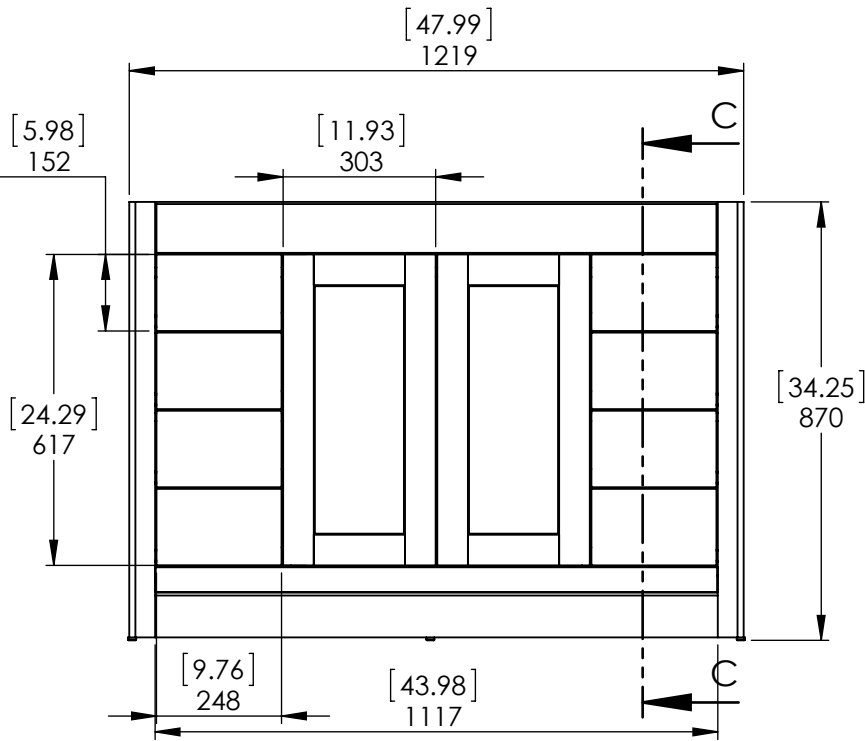

Top View

Isometric View

Front View

SECTION C-C  
ESCALE 1 : 15

Back View

ITEM:	<b>WT48-ST</b> <b>WT48-WH</b> <b>WT48-CH</b> <b>WT48-CR</b>	REV	<b>A</b>
-------	--	-----	----------

NAME: **Westcourt 48in Vanity - Sterling / White / Chocolate / Crema**

MATERIAL: **German beech 4/4 Laminated Particle Board**

MODEL: **Westcourt 48in**

**Propiedad y Confidencialidad**  
La información contenida en este dibujo es puramente propiedad de *Woodcrafters Home Products LLC*. Queda prohibida cualquier reproducción parcial o total sin el permiso por escrito de *Woodcrafters Home Product LLC*.

DWR	JCNV	01/22/18
REV	ING	01/22/18
APP	R&D	01/22/18
ESCALE: 1:20	MODEL:	<b>Westcourt 48in</b>

DRAWING TYPE	ITEM ID	ITEM DESCRIPTION	TECHNOLOGIES	DRAWING STATUS
Finish Good	HU4922R-WH	Vtop Wave 49 x 22 4 in	AB Composite	Ready for production
Finish Good	HU49R-WH	Glacier Bay in. Cultured Marble Vanity Top - White	AB Composite	Ready for production
Finish Good	595589	Vtop Rect Wave 49x22 White 4in	AB Composite	Ready for production

UNLESS OTHERWISE SPECIFIED  
 DIMENSIONS ARE IN MM. AND (INCHES)  
 TOLERANCES ARE  
 + 0.125 [3.175] - 0.125 [-3.175]  
 SCALE:1:12

	NAME	DATE
DRAWN	E. Sandoval	4/01/16
CHECKED	O. Razo	2/06/18
ENG APPR.	V. Sanchez	2/06/18
MFG APPR.	C. Leal	2/06/18