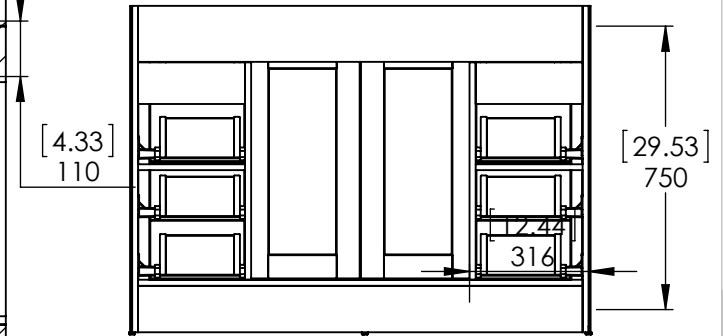

Top View

Isometric View

Front View

SECTION C-C  
ESCALE 1 : 15

Back View

ITEM:	<b>WT48-ST</b> <b>WT48-WH</b> <b>WT48-CH</b> <b>WT48-CR</b>	REV	<b>A</b>
-------	--	-----	----------

NAME: **Westcourt 48in Vanity - Sterling / White / Chocolate / Crema**

MATERIAL: **German beech 4/4 Laminated Particle Board**

MODEL: **Westcourt 48in**

**Propiedad y Confidencialidad**  
La información contenida en este dibujo es puramente propiedad de *Woodcrafters Home Products LLC*. Queda prohibida cualquier reproducción parcial o total sin el permiso por escrito de *Woodcrafters Home Product LLC*.

DWR	JCNV	01/22/18
REV	ING	01/22/18
APP	R&D	01/22/18
ESCALE: 1:20	MODEL:	<b>Westcourt 48in</b>

DRAWING TYPE	ITEM ID	ITEM DESCRIPTION	TECHNOLOGIES	DRAWING STATUS
Finish Good	HU4922R-WH	Vtop Wave 49 x 22 4 in	AB Composite	Ready for production
Finish Good	HU49R-WH	Glacier Bay in. Cultured Marble Vanity Top - White	AB Composite	Ready for production
Finish Good	595589	Vtop Rect Wave 49x22 White 4in	AB Composite	Ready for production

UNLESS OTHERWISE SPECIFIED  
 DIMENSIONS ARE IN MM. AND (INCHES)  
 TOLERANCES ARE  
 + 0.125 [3.175] - 0.125 [-3.175]  
 SCALE:1:12

	NAME	DATE
DRAWN	E. Sandoval	4/01/16
CHECKED	O. Razo	2/06/18
ENG APPR.	V. Sanchez	2/06/18
MFG APPR.	C. Leal	2/06/18