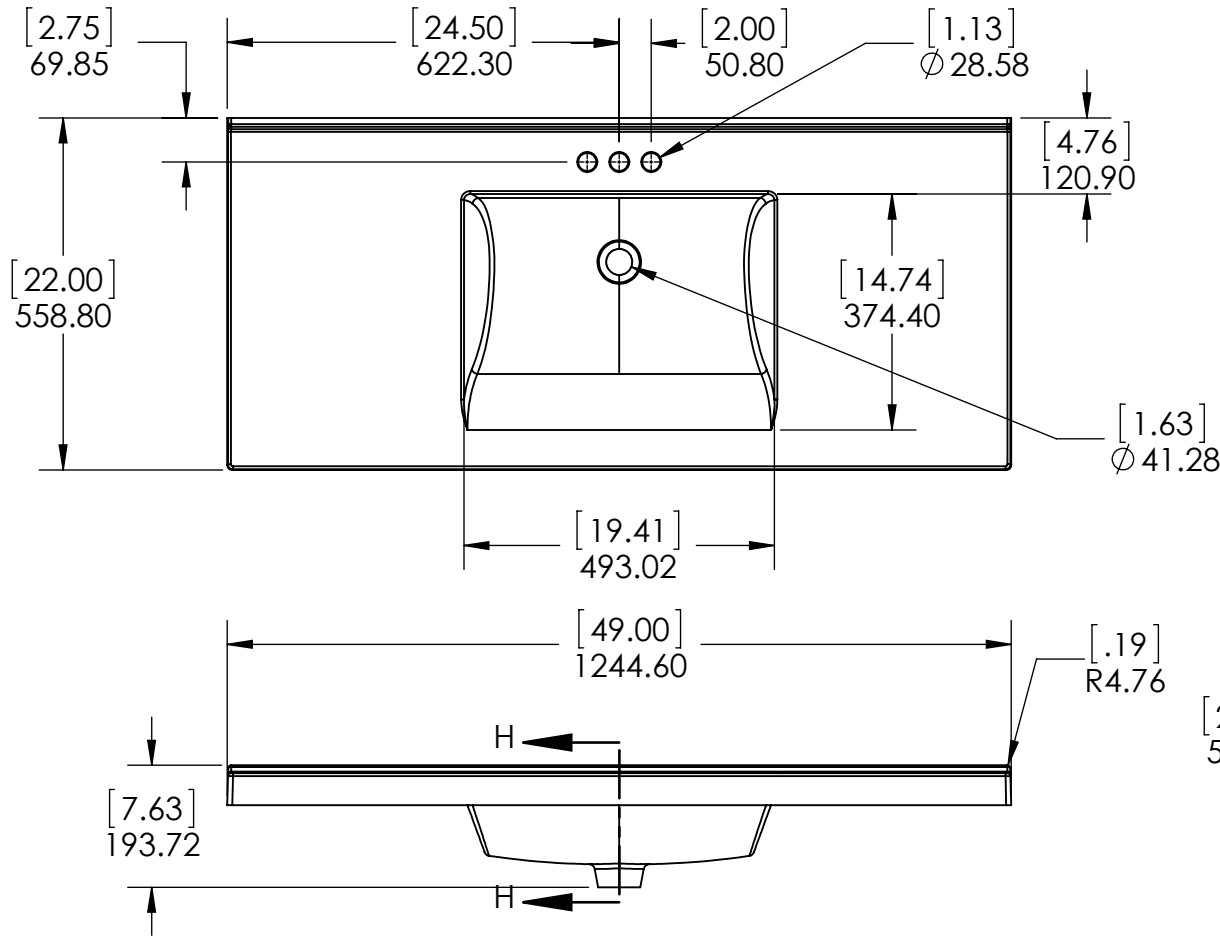

DRAWING TYPE	ITEM ID	ITEM DESCRIPTION	TECHNOLOGIES	DRAWING STATUS
Finish Good	HU4922R-WH	Vtop Wave 49 x 22 4 in	AB Composite	Ready for production
Finish Good	HU49R-WH	Glacier Bay in. Cultured Marble Vanity Top - White	AB Composite	Ready for production
Finish Good	595589	Vtop Rect Wave 49x22 White 4in	AB Composite	Ready for production

REV	ECO #	DESCRIPTION	REV'D BY DATE	CHK'D BY DATE	APRV'D BY DATE
1		New Design	4/01/16	4/01/16	4/01/16
2		New item, Online	2/06/18	2/06/18	2/06/18
3		New Model Added	6/04/18	6/04/18	6/04/18

Estimated Weight: 25.63kg

PROPRIETARY AND CONFIDENTIAL
THE INFORMATION CONTAINED IN THIS DRAWING IS THE SOLE PROPERTY OF WOODCRAFTERS. ANY REPRODUCTION IN PART OR AS A WHOLE WITHOUT THE WRITTEN PERMISSION OF WOODCRAFTERS IS PROHIBITED.

UNLESS OTHERWISE SPECIFIED
DIMENSIONS ARE IN MM. AND (INCHES)
TOLERANCES ARE
+ 0.125 [3.175] - 0.125 [-3.175]
SCALE:1:12

	NAME	DATE
DRAWN	E. Sandoval	4/01/16
CHECKED	O. Razo	2/06/18
ENG APPR.	V. Sanchez	2/06/18
MFG APPR.	C. Leal	2/06/18

Wood Crafters

SIZE DWG. NO. **A** Vtop Wave 49x22

SHEET 1 OF 1 REV: **3**