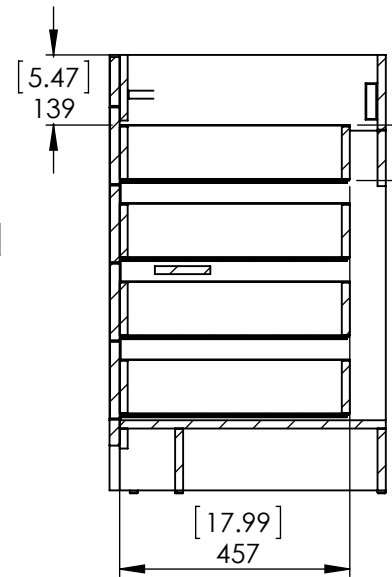

Top View

Isometric View

Front View

SECTION C-C  
ESCALE 1 : 15

Back View

ITEM:	<b>WT48-ST</b> <b>WT48-WH</b> <b>WT48-CH</b> <b>WT48-CR</b>	REV	<b>A</b>
-------	--	-----	----------

NAME: **Westcourt 48in Vanity - Sterling / White / Chocolate / Crema**

MATERIAL: **German beech 4/4 Laminated Particle Board**

MODEL: **Westcourt 48in**

**Propiedad y Confidencialidad**  
La información contenida en este dibujo es puramente propiedad de *Woodcrafters Home Products LLC*. Queda prohibida cualquier reproducción parcial o total sin el permiso por escrito de *Woodcrafters Home Product LLC*.

DWR	JCNV	01/22/18
REV	ING	01/22/18
APP	R&D	01/22/18
ESCALE: 1:20	MODEL:	<b>Westcourt 48in</b>

DRAWING TYPE	ITEM ID	ITEM DESCRIPTION	TECHNOLOGIES	DRAWING STATUS
Finish Good	HU4922R-WH	Vtop Wave 49 x 22 4 in	AB Composite	Ready for production
Finish Good	HU49R-WH	Glacier Bay in. Cultured Marble Vanity Top - White	AB Composite	Ready for production
Finish Good	595589	Vtop Rect Wave 49x22 White 4in	AB Composite	Ready for production

UNLESS OTHERWISE SPECIFIED  
 DIMENSIONS ARE IN MM. AND (INCHES)  
 TOLERANCES ARE  
 + 0.125 [3.175] - 0.125 [-3.175]  
 SCALE:1:12

	NAME	DATE
DRAWN	E. Sandoval	4/01/16
CHECKED	O. Razo	2/06/18
ENG APPR.	V. Sanchez	2/06/18
MFG APPR.	C. Leal	2/06/18