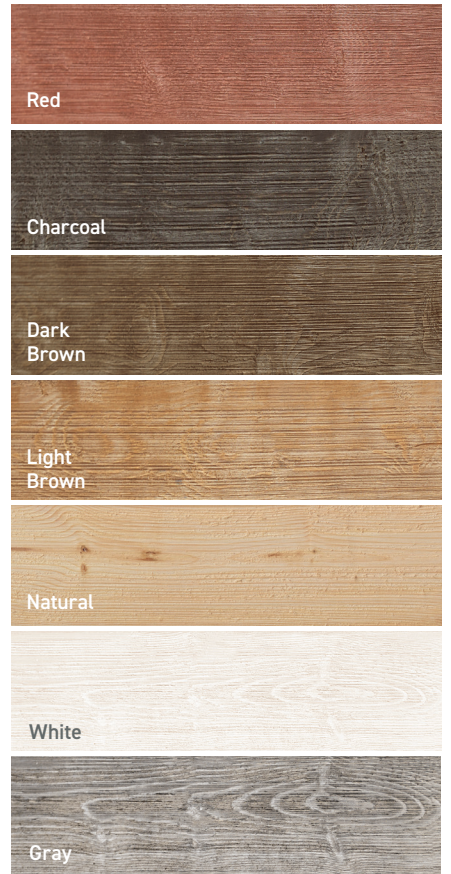

# Rustic Shiplap and Trim

## MEET THE RUSTIC COLLECTION

Rustic shiplap and trim boards are made from new lumber that features a rough surface that has been machined, factory-primed and painted to mimic the natural texture and patina of rustic wood.

- Great for interior accent walls, ceilings, columns and beams, chair rails, wainscoting, trim work, and arts and crafts projects
- Easy to install
- **SHIPLAP BOARDS:**  
1 x 6 x 6 ft & 1 x 6 x 8 ft lengths (packs of 6)
- **TRIM BOARDS:**  
1 x 6 x 8 ft lengths (packs of 4)

Job pack quantities available special order.

**NOTE** Color will vary from board to board and lot to lot due to natural characteristics of wood. It is recommended you purchase your entire job, plus a minimum of 10% overage to ensure most consistent color.