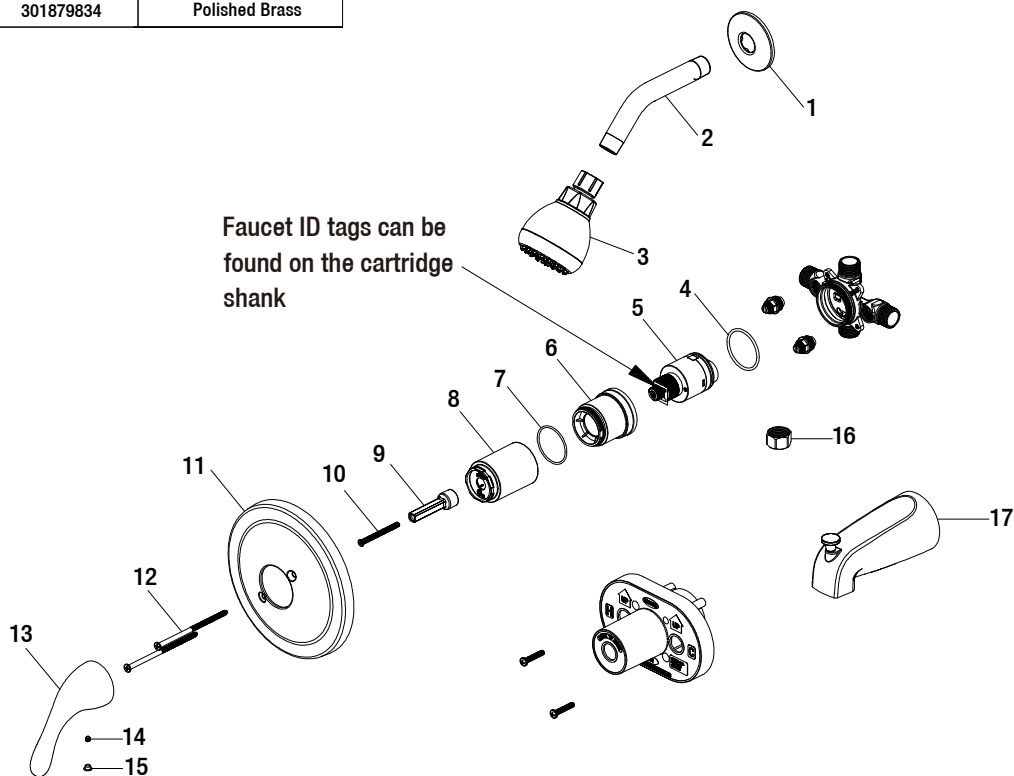

Replacement Parts List

Builders Tub & Shower

MODEL	Internet SKU #	FINISH
HD873X-0802	301879834	Polished Brass

Many replacement parts can be purchased online or at your local store. Please use the table below to identify the part SKU number needed, go to HOMEDEPOT.COM, and check for online and store availability. If you can't find the part you are looking for, please call 1-855-HD-GLACIER

Part	Description	Part #	Internet SKU #	Store SKU #
1	Shower flange	RP3804602		
2	Shower arm	RP3804702		
3	Shower head	RP3830602		
4	O-ring	RP60101		
5	Cartridge	RP20075		
6	Bonnet	RP7043701		
7	O-ring	RP60091		
8	Sleeve	RP8055302		
9	Inverter	RP70559		

Part	Description	Part #	Internet SKU #	Store SKU #
10	Screw	RP70560		
11	Escutcheon	RP8055402		
12	Escutcheon screw	RP5019002		
13	Handle	RP1346902		
14	Set screw	RP50002		
15	Index	RP10055		
16	Plug	RP70365		
17	Spout	RP3307302		