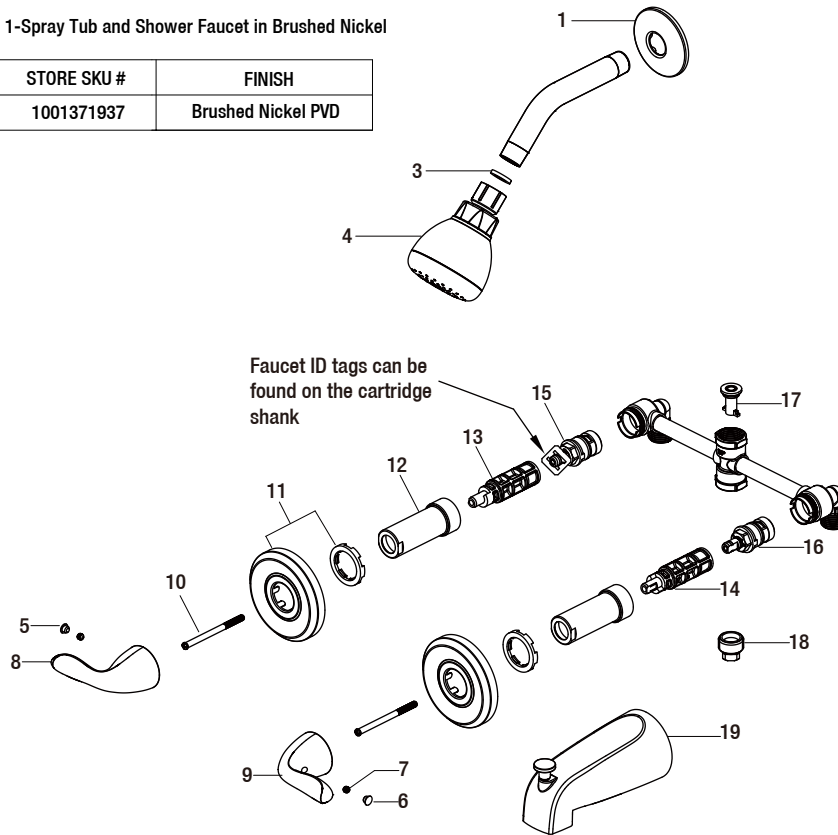

Replacement Parts List

Constructor 2-Handle 1-Spray Tub and Shower Faucet in Brushed Nickel

MODEL	STORE SKU #	FINISH
833CW-0004	1001371937	Brushed Nickel PVD

Many replacement parts can be purchased online or at your local store. Please use the table below to identify the part SKU number needed, go to HOMEDEPOT.COM, and check for online and store availability. If you can't find the part you are looking for, please call 1-855-HD-GLACIER.

Part	Description	Part #	Internet SKU #	Store SKU #
1	Shower flange	RP3804604		
2	Shower arm	RP3804704		
3	Washer	RP64217		
4	Shower head	RP3826104		
5	Index (H)	RP10004		
6	Index (C)	RP10005		
7	Set screw	RP50002	301158402	
8	Handle (H)	RP1314704		
9	Handle (C)	RP1314804	206864734	
7	Set screw	RP50002		

Part	Description	Part #	Internet SKU #	Store SKU #
10	Screw	RP50178		
11	Flange	RP8038704		
12	Bonnet	RP7015404		
13	Connector (H)	RP70358		
14	Connector (C)	RP70359		
15	Cartridge (H)	RP20013	206136336	
16	Cartridge (C)	RP20014	206136359	
17	Diverter	RP70160		
18	Plug	RP70153		
19	Spout	RP3305204		