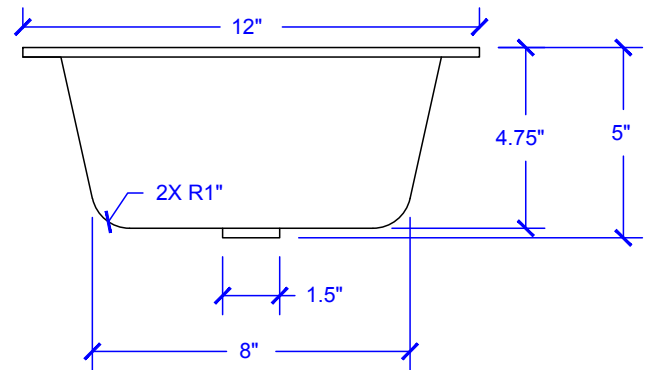

Pollock Bar and Prep Copper Sink

Model # [PIU-1212BC](#)

12" x 12" x 5"

Features

- + Drop In / Undermount
- + Handmade 18 Gauge Copper
- + Hammered Aged Copper Finish
- + Lifetime Warranty

[PIU-1212BC](#)

[PIU-1212BC](#)

Pollock Bar and Prep Copper Sink

Technical Specifications

- + Outer - 12" x 12" x 5"
- + Inner - 10" x 10" x 5"
- + Drain - Standard Bath Drain, Non-Overflow
- + Thickness - 18 gauge

FRONT VIEW

TOP VIEW

Lifetime Warranty