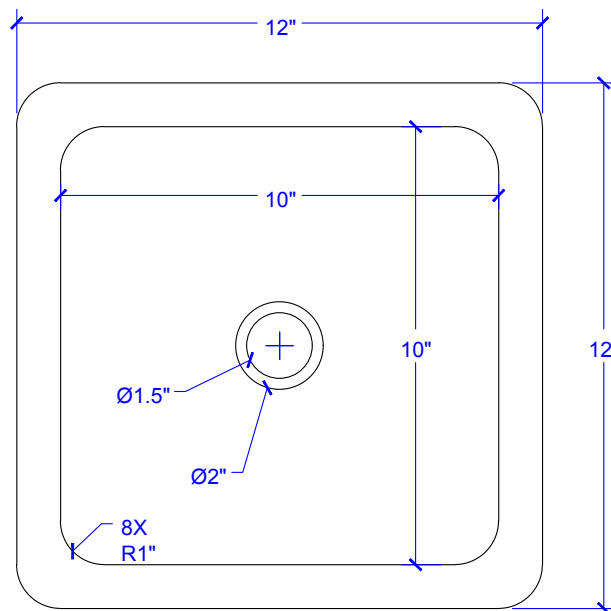

Pollock Bar and Prep Copper Sink

Model # [PIU-1212BC](#)

12" x 12" x 5"

Features

- + Drop In / Undermount
- + Handmade 18 Gauge Copper
- + Hammered Aged Copper Finish
- + Lifetime Warranty

[PIU-1212BC](#)

[PIU-1212BC](#)

Pollock Bar and Prep Copper Sink

Technical Specifications

- + Outer - 12" x 12" x 5"
- + Inner - 10" x 10" x 5"
- + Drain - Standard Bath Drain, Non-Overflow
- + Thickness - 18 gauge

FRONT VIEW

TOP VIEW

Lifetime Warranty