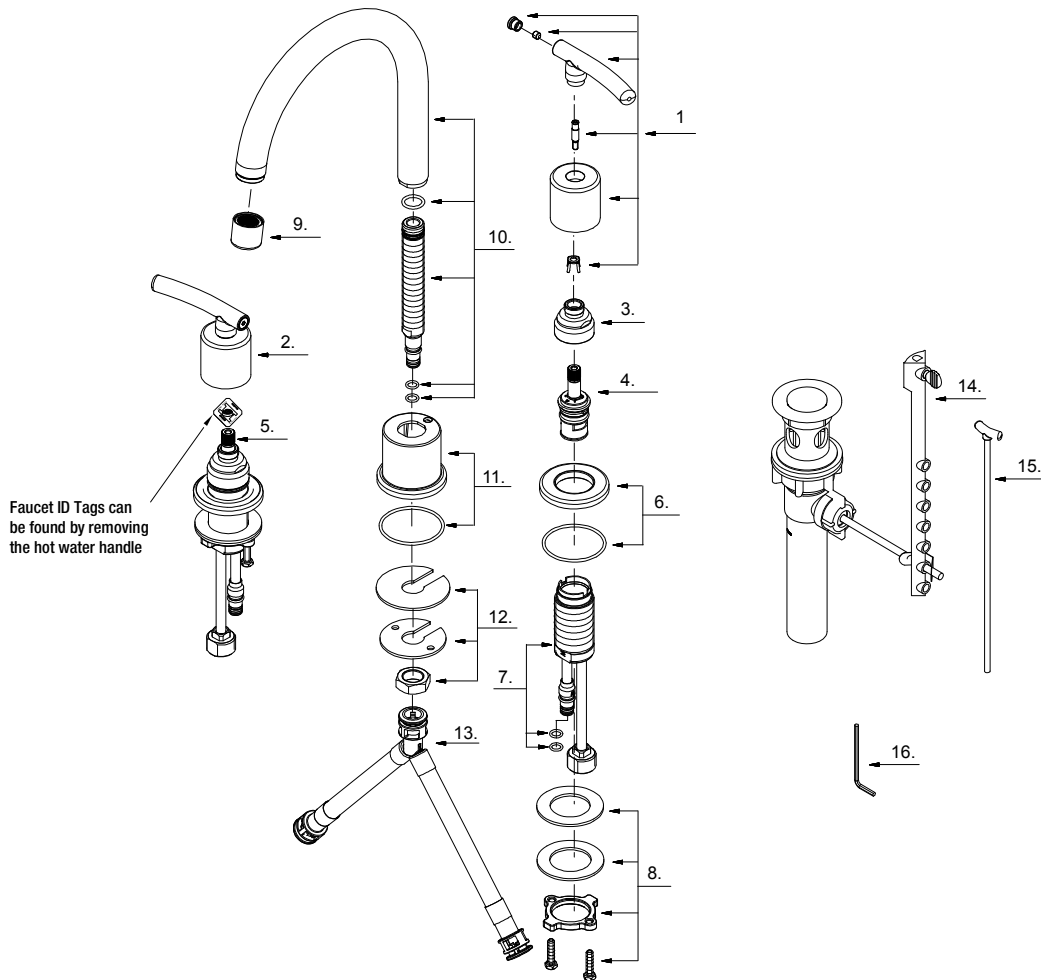

**Glacier Bay Dorset 8 in. Widespread 2-Handle High-Arc Bathroom Faucet with Pop-up Assembly**

MODEL	STORE SKU#	FINISH
FWOC4100CP	478-405	Chrome

Many replacement parts can be purchased online or at your local store. Please use the table below to identify the part SKU number needed, go to [HOMEDEPOT.COM](http://HOMEDEPOT.COM), and check for online and store availability. If you can't find the part you are looking for, please call 1-855-HD-GLACIER.

Part	Description	Part #	Internet SKU #	Store SKU #	Part	Description	Part #	Internet SKU #	Store SKU #
1	Handle (C)	A66E467C*			9	Aerator and Housing	A500107N-50*		
2	Handle (H)	A66E467H*			10	Spout Assembly	A666335W*		
3	Bonnet Nut	A016026			11	Spout Trim Ring	A66F148*		
4	Cartridge (C)	A507072W			12	Spout Mounting Hardware	A66D455		
5	Cartridge (H)	A507071W			13	Supply Hose	A135141N		
6	Handle Trim Ring	A66F149			14	Drain Assembly	A556012L*	100343758	664197
7	Handle Valve Body (H or C)	A661002W			15	Lift Rod & Lift Rod Knob	A025577*		
8	Mounting Assembly	A663951			16	Allen Wrench (H2.5*19 mmL*53mmL)	A031000NI		