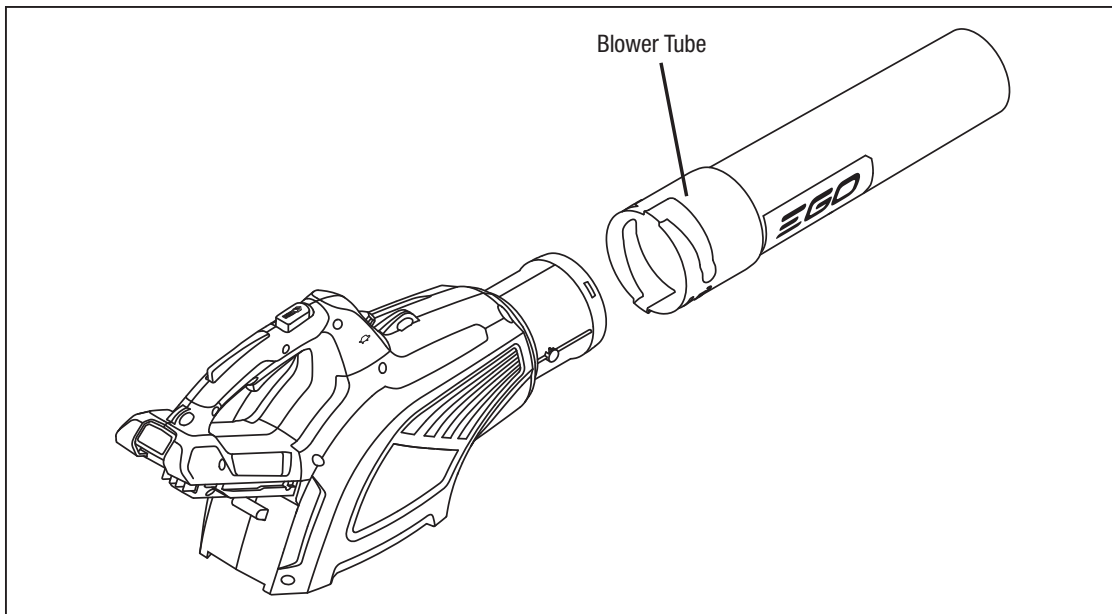

PARTS LIST 56V LITHIUM-ION CORDLESS BLOWER MODEL NUMBER LB4800

The Model Number will be found on the Nameplate attached to the housing of the blower. Always mention the Model Number when ordering parts for this tool.

EXPLODED VIEW

PART LIST

| No. | Part Number | Part Name | Quantity |
|------------|--------------------|------------------|-----------------|
| 1 | 3127195000 | Blower Tube | 1 |