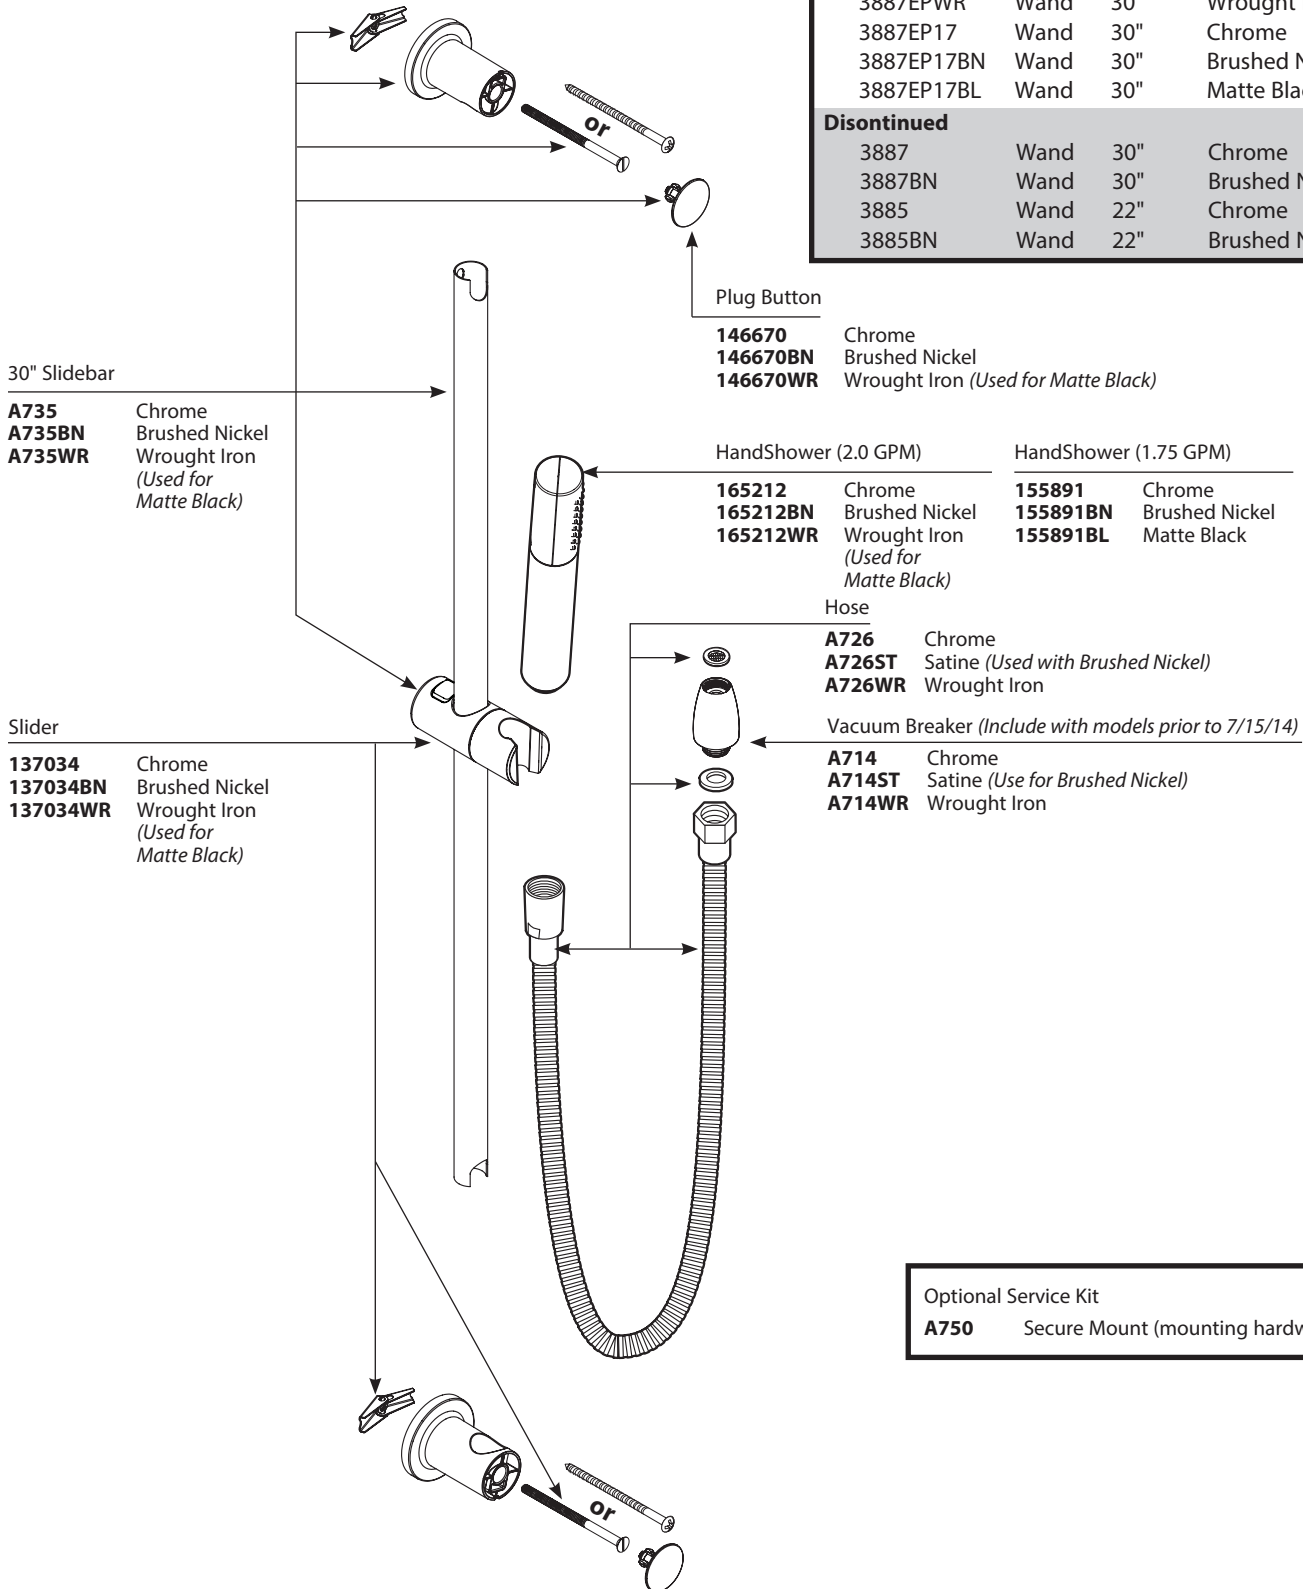

# Illustrated Parts

## Single Function Handshower

MODEL	TYPE	SIZE	FINISH
3887EP	Wand	30"	Chrome
3887EPBN	Wand	30"	Brushed Nickel
3887EPWR	Wand	30"	Wrought Iron
3887EP17	Wand	30"	Chrome
3887EP17BN	Wand	30"	Brushed Nickel
3887EP17BL	Wand	30"	Matte Black

### Discontinued

3887	Wand	30"	Chrome
3887BN	Wand	30"	Brushed Nickel
3885	Wand	22"	Chrome
3885BN	Wand	22"	Brushed Nickel

Optional Service Kit  
**A750** Secure Mount (mounting hardware)