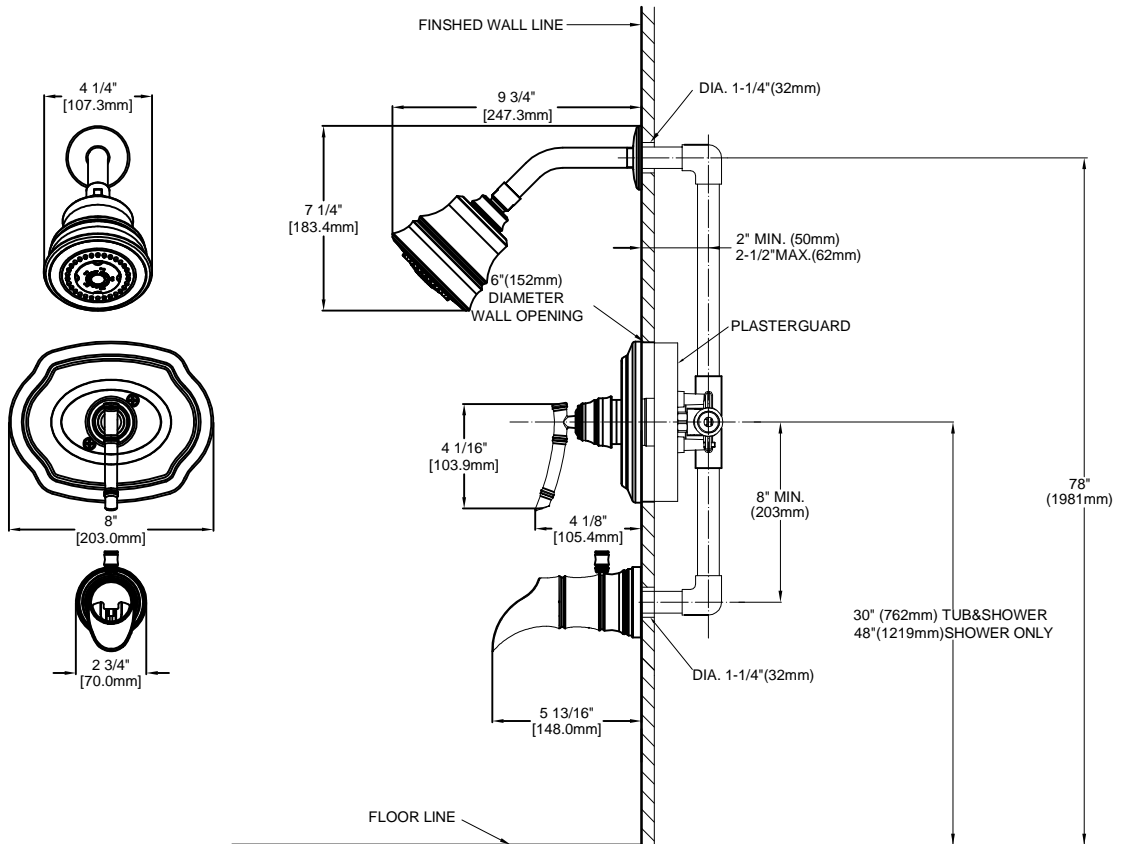

**FEATURES**

- Solid Brass Valve Body
- Pressure Balance Mixer with Integrated Stops
- Ceramic Disc Cartridge
- Adjustable Temperature Limit Stop to Control Maximum Hot Water Temperature
- Lever Style Handle
- 120° Maximum Handle Rotation
- Three Function Showerhead with Arm and Flange
- Includes Diverter Tub Spout
- With Plug Applicable For Shower Only Installation
- 1/2" IPS Connections
- Showerhead Max. Flow Rate: 2.0 Gallons Per Minute at 80 PSI
- Tub Spout Min. Flow Rate: 2.4 Gallons Per Minute at 20 PSI

**CODE COMPLIANCE**

- ASME A112.18.1/CSA B125.1
- IAPMO Certified
- EPA Watersense Certified
- ASSE1016

**WARRANTY**

- Limited Lifetime Warranty

Single Handle Tub & Shower Faucet

MODEL	FINISH
873W-9004	Brushed Nickel PVD
873W-096H	Heritage Bronze

Available for purchase or special order at Home Depot stores.

**INSTALLATION DIMENSIONS**

Pegasus reserves the right to make changes in specifications and materials and to change and discontinue models, both without the notice or obligation. Dimensions are for reference only.