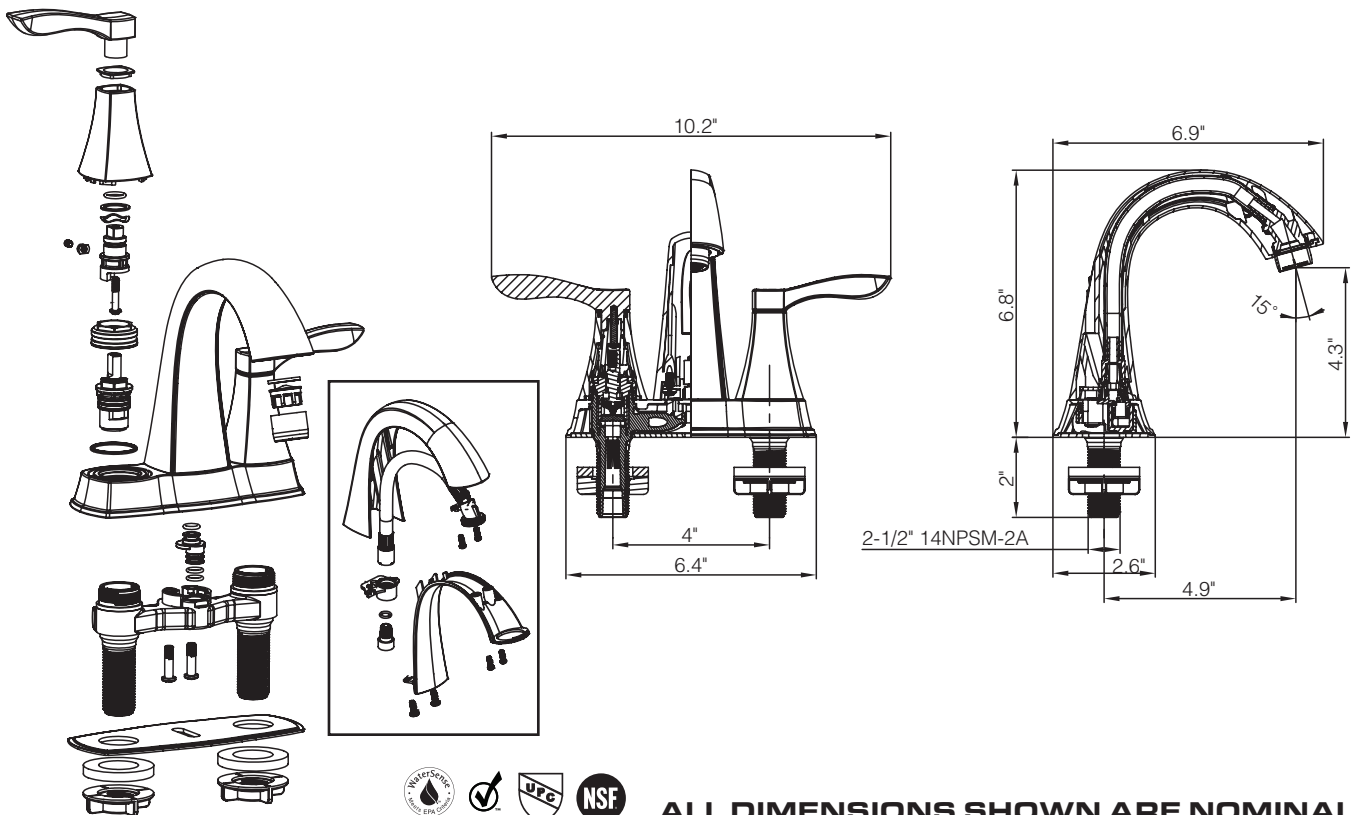

## TECHNICAL DATA

**DESCRIPTION:**

- Two-Handle Lavatory Faucet
- Ceramic Disc
- Less Pop-up
- 4" Centers

**FINISH:** Brushed Nickel

**PACKAGING:**  
Individually Boxed

**BRAND:** EZFLO®

PART#	DESCRIPTION	UNIT ORDER	MASTER
10394	Brushed Nickel	1	6

## ROUGH IN DRAWING

ALL DIMENSIONS SHOWN ARE NOMINAL