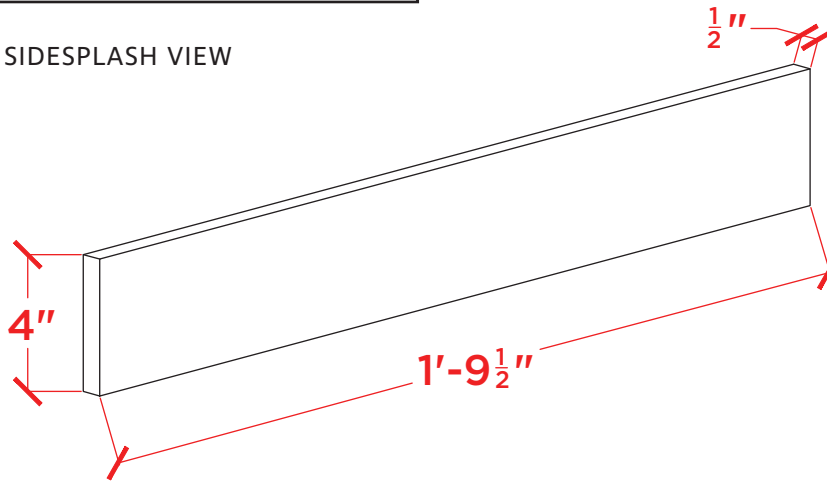

WHITE QUARTZ SIDESPLASH

AL-PWQ-SIDESPLASH

OVERALL DIMENSIONS

21.5" W x .5" D x 4" H

FEATURES

- Solid white quartz

INCLUDED

- Sidesplash

THREE DIMENSIONAL SIDESPLASH VIEW

SIDESPLASH FRONT VIEW