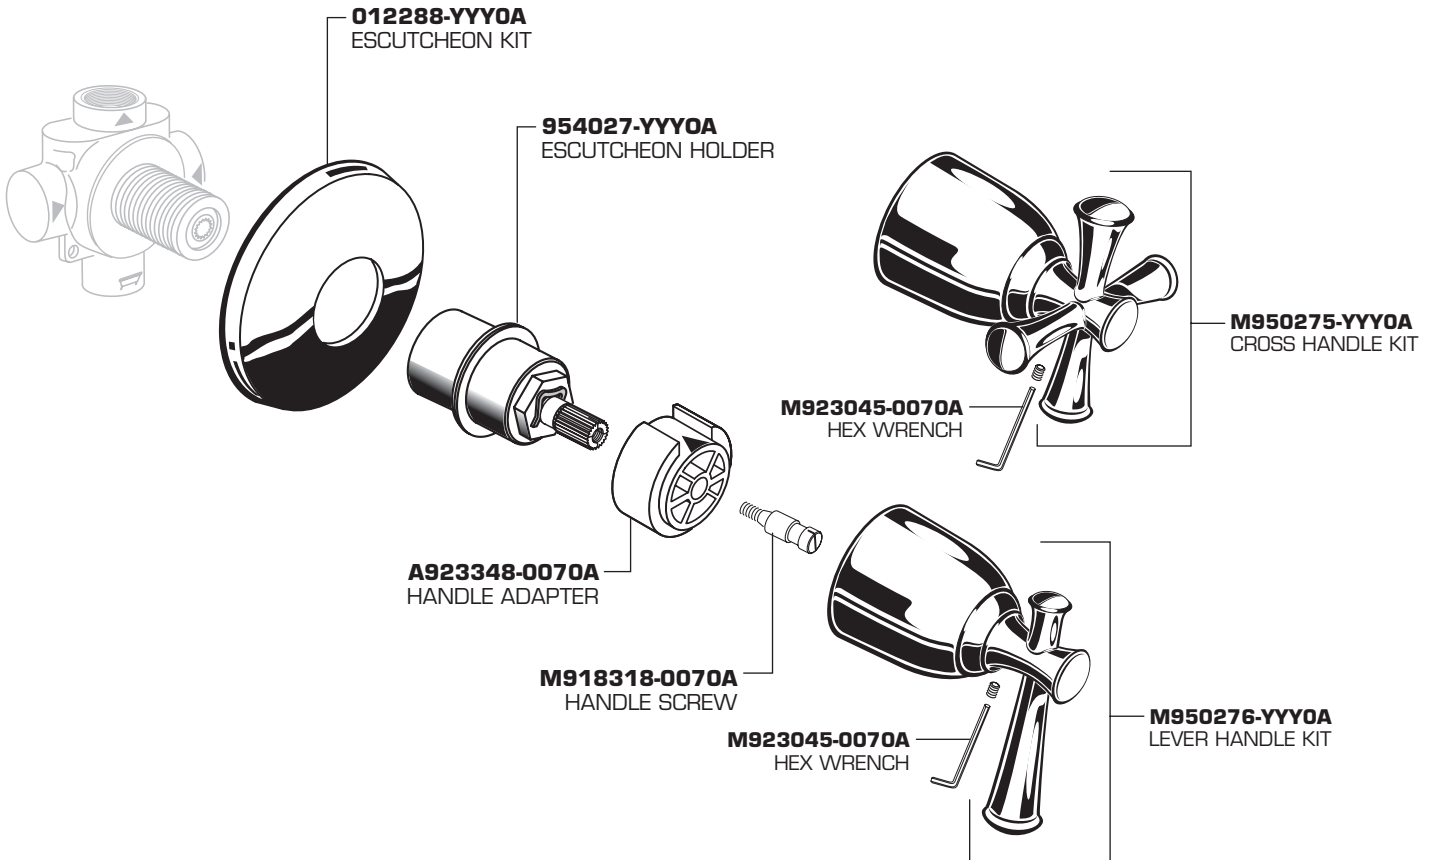

**PORTSMOUTH™
DIVERTER TRIM KIT**

MODEL NUMBERS

T42043X Series

Replace the "YYY" with appropriate finish code

CHROME	002
BLACKENED BRONZE	068
OIL RUBBED BRONZE	224
SATIN NICKEL	295

HOT LINE FOR HELP

For toll-free information and answers to your questions, call:
1-800-442-1902
Weekdays 8:00 a.m. to 6:00 p.m. EST
IN CANADA 1-800-387-0369 (TORONTO 1-905-306-1093)
Weekdays 8:00 a.m. to 7:00 p.m. EST
IN MEXICO 01-800-839-1200