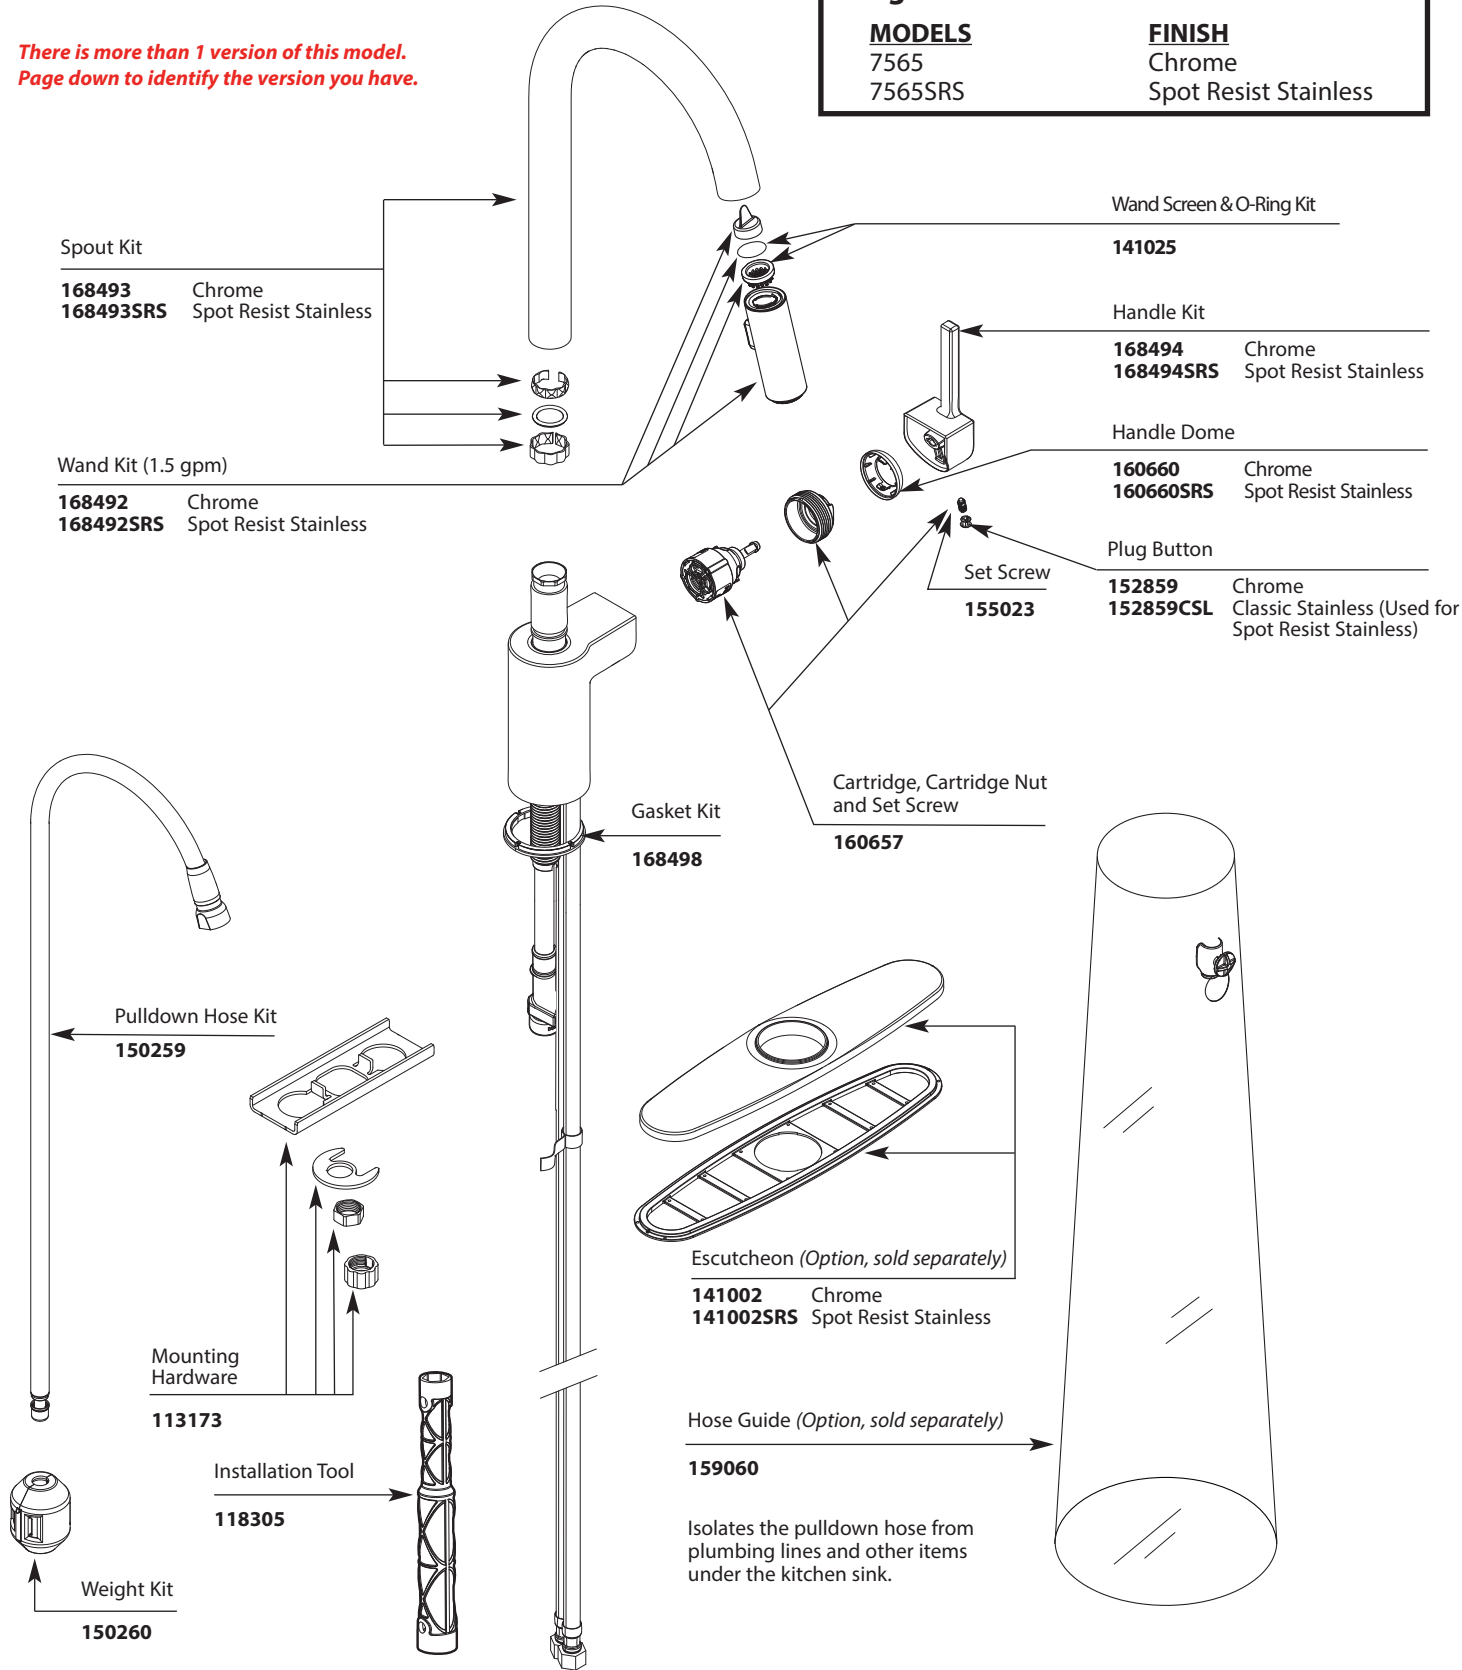

Buy it for looks. Buy it for life.®

■ Order by Part Number

*There is more than 1 version of this model.
Page down to identify the version you have.*

Illustrated Parts

ALIGN™ Single-Handle Pulldown Kitchen Faucet	
MODELS	FINISH
7565	Chrome
7565SRS	Spot Resist Stainless

Buy it for looks. Buy it for life.®

■ Order by Part Number

Illustrated Parts

ALIGN™ Single-Handle Pulldown Kitchen Faucet	
MODELS	FINISH
7565	Chrome
7565SRS	Spot Resist Stainless