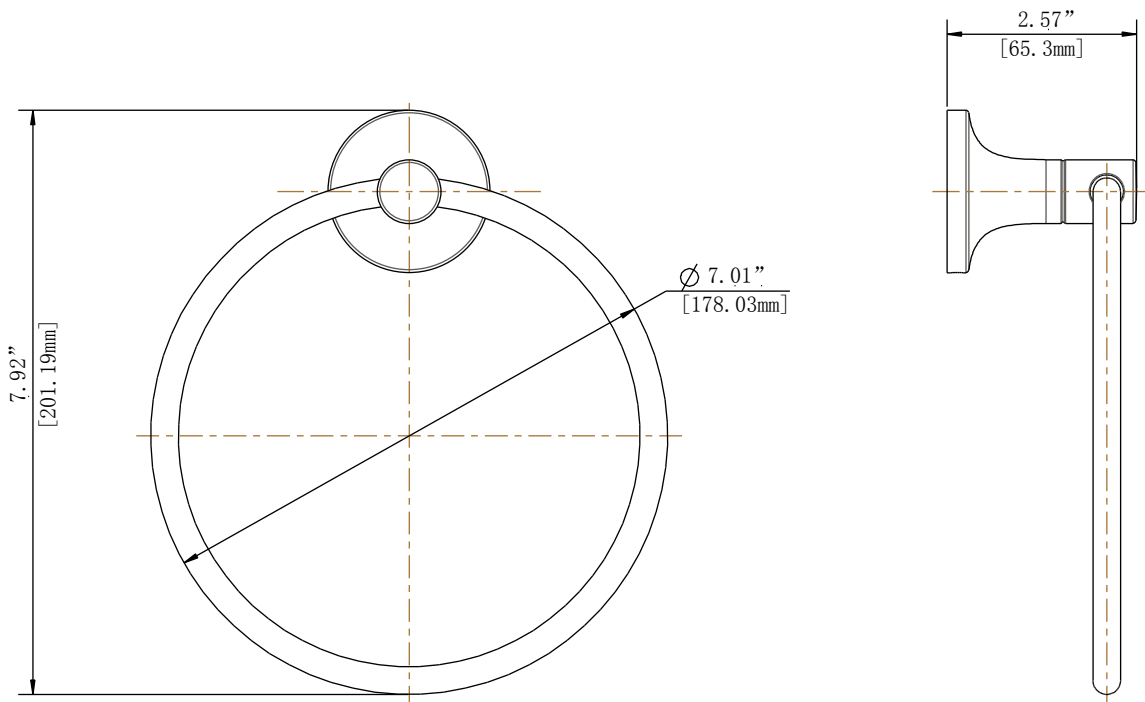

Glacier Bay Myer Contemporary Series Towel Ring

MODEL	SKU#	FINISH
20160-0501	304778421	Chrome

FEATURES

- 7.01"L x 7.92"W x 2.57"H
- Coordinates with Myer Contemporary Series Bath Products
- Easy Installation
- Includes Mounting Hardware and Plastic Anchors
- Tools Required for Installation:
  - -Drill with 1/4" Drill Bit
  - -Philips Screwdriver
  - -Small Flat Head Screwdriver

WARRANTY

- Limited Lifetime Warranty

INSTALLATION DIMENSIONS

Glacier Bay reserves the right to make changes in specifications and materials and to change and discontinue models, both without the notice or obligation. Dimensions are for reference only.