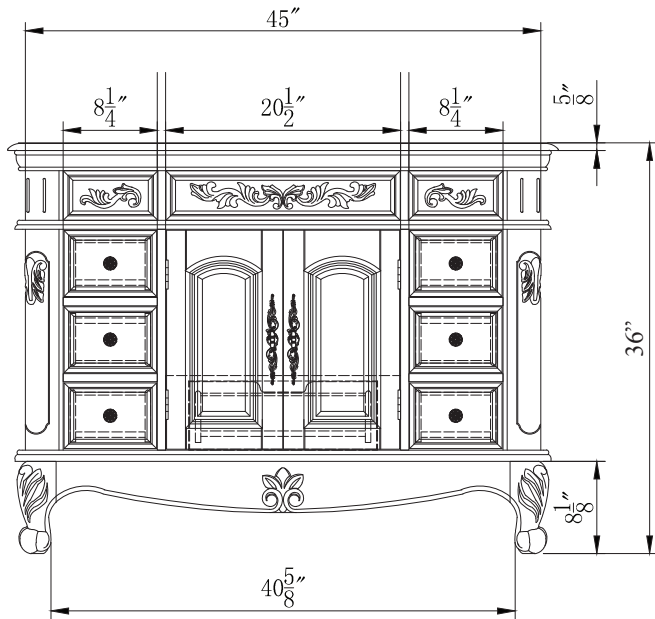

Single Sink Vanity

Model: V0305TW48C

Overall Dimensions

48" x 22" x 36"

FRONT VIEW

SIDE VIEW

BACK VIEW

TOP VIEW

*All dimension in inches unless otherwise specified. Dimensions subject to tolerance.