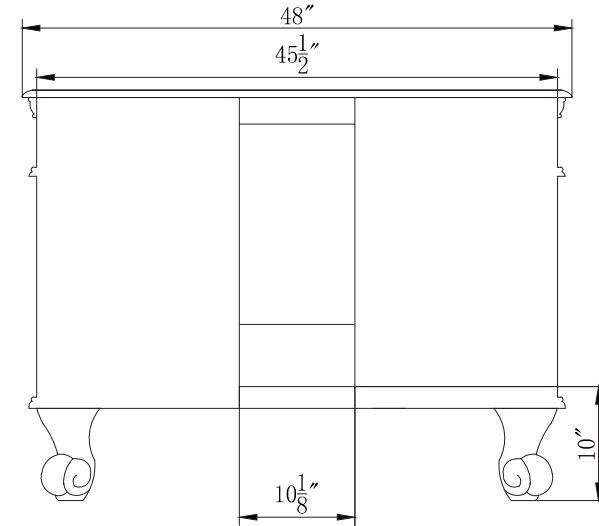

Single Sink Vanity

Model: V0305TW48C

Overall Dimensions

48" x 22" x 36"

FRONT VIEW

SIDE VIEW

BACK VIEW

TOP VIEW

*All dimension in inches unless otherwise specified. Dimensions subject to tolerance.