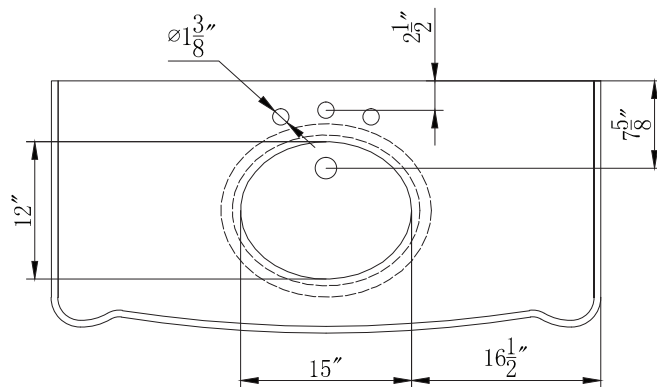

Single Sink Vanity

Model: V0305TW48C

Overall Dimensions

48" x 22" x 36"

FRONT VIEW

SIDE VIEW

BACK VIEW

TOP VIEW

*All dimension in inches unless otherwise specified. Dimensions subject to tolerance.