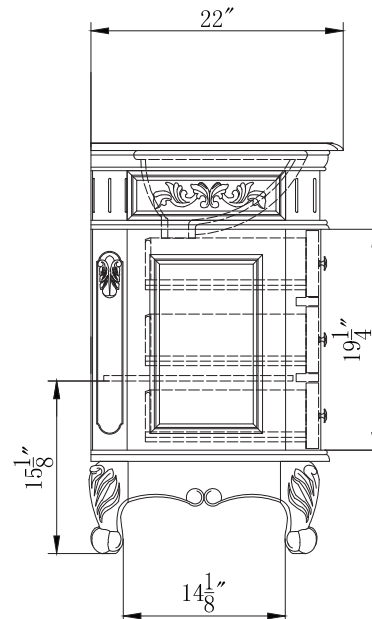

Single Sink Vanity

Model: V0305TW48C

Overall Dimensions

48" x 22" x 36"

FRONT VIEW

SIDE VIEW

BACK VIEW

TOP VIEW

*All dimension in inches unless otherwise specified. Dimensions subject to tolerance.