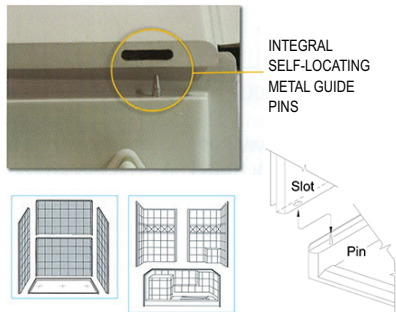

STRENGTH

Wood & Steel Reinforced Walls

Twice the weight and twice the raw materials used in the construction of our showers than listed by any of our competitors. Wood reinforced core walls and high density base. Metal conduit around perimeter of EACH panel for added strength.

ADAPTABILITY

Customized Accessory Placement

The wood reinforced core walls allow the fixtures to be installed right onto the wall studs by eliminating the need for a drywall backing.

SHOWER DOOR FRIENDLY

Your choice: Curtain or Door

Square corners in Ella shower construction allow for framed or frameless shower doors to be installed.

FRONT SIDE INSTALLATION

Aluminum Pin and Slot System for a contractor friendly front side installation.

An installation may be finished in a fraction of the time. No more need to get behind the panels to bolt large panels together.

AVAILABILITY

Your Project won't be held up

Ella showers are manufactured, inspected and shipped directly from the factory within 5 - 7 business days.

Rush orders are available upon request (white only).

No order is too big or small.

SMART PACKING

Multi-piece Shower in a Box

PRE-LEVELLED BASE

Barrier Free 7/8"