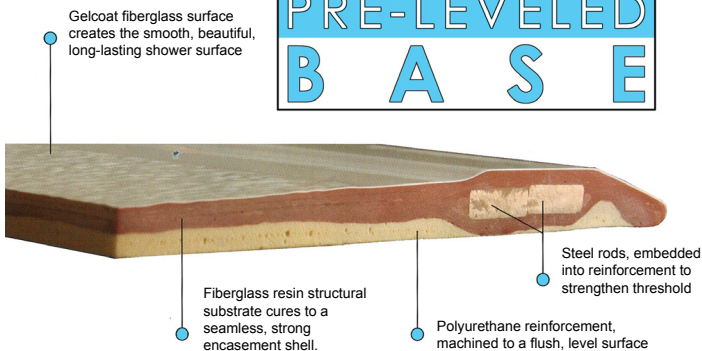

STRENGTH

Wood & Steel Reinforced Walls

Twice the weight and twice the raw materials used in the construction of our showers than listed by any of our competitors. Wood reinforced core walls and high density base. Metal conduit around perimeter of EACH panel for added strength.

Rush orders are available upon request (white only).

No order is too big or small.

SMART PACKING

Multi-piece Shower in a Box

In stock for Rapid Ship

PRE-LEVELLED BASE

Barrier Free 7/8"