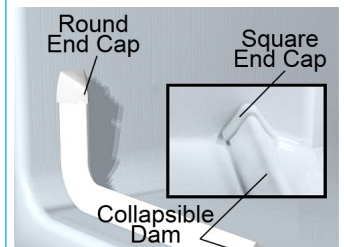

6. Ergonomic Hand Shower Holder ABS White

7. HG Focus E Pressure Balance Valve

8. Interchangeable iBox Universal Plus for HG Focus E

9. Folding Seat SS Support ABS White

10. Folding Grab Bar SS Support ABS White

11. Straight Shower Curtain Rod Satin Finish

12. Collapsible Rubber Dam White PVC with End Caps

13. Rectangular Stainless Steel Soap-Sponge Basket

14. 2" Chrome Strainer Brass Drain with Friction Seal

15. 66" x 74" Heavy Weighted Shower Curtain