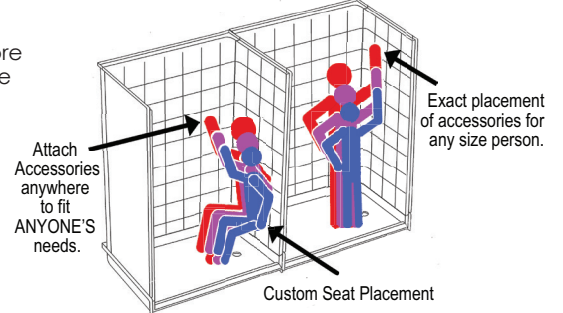

ADAPTABILITY

Customized Accessory Placement

The wood reinforced core walls allow the fixtures to be installed right onto the wall studs by eliminating the need for a drywall backing.

SHOWER DOOR FRIENDLY