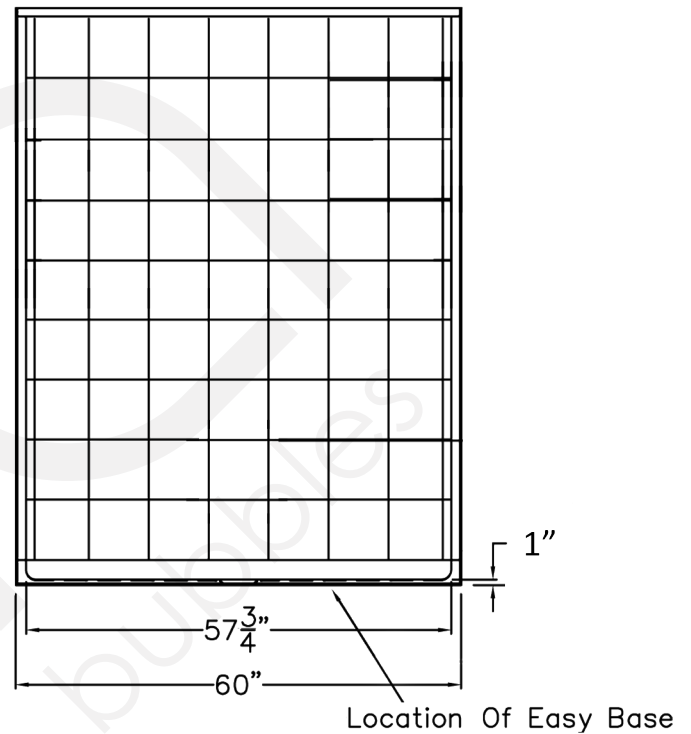

FRONT VIEW

Disclaimer:

In an effort to continually improve our product, specifications and configurations are subject to change without notice. Before ordering or installing, consider future access to essential equipment. Due to the nature of the materials, dimensions may vary $\pm 1/2"$.