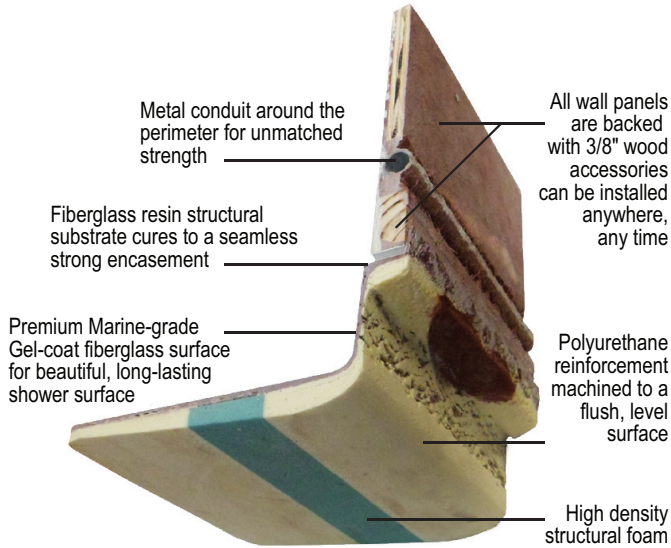

11. Straight Shower Curtain Rod Satin Finish

12. Collapsible Rubber Dam White PVC with End Caps

13. Rectangular Stainless Steel Soap-Sponge Basket

14. 2" Chrome Strainer Brass Drain with Friction Seal

15. 66" x 74" Heavy Weighted Shower Curtain

hansgrohe

1, 2, 3, 4, 7, 8
German Engineering

PONTE GIULIO
creating solutions

5, 6, 9, 10, 11, 13
Italian Design

SIDE VIEW

FRONT VIEW

TOP VIEW

Disclaimer:

STRENGTH

Wood & Steel Reinforced Walls

Twice the weight and twice the raw materials used in the construction of our showers than listed by any of our competitors. Wood reinforced core walls and high density base. Metal conduit around perimeter of EACH panel for added strength.