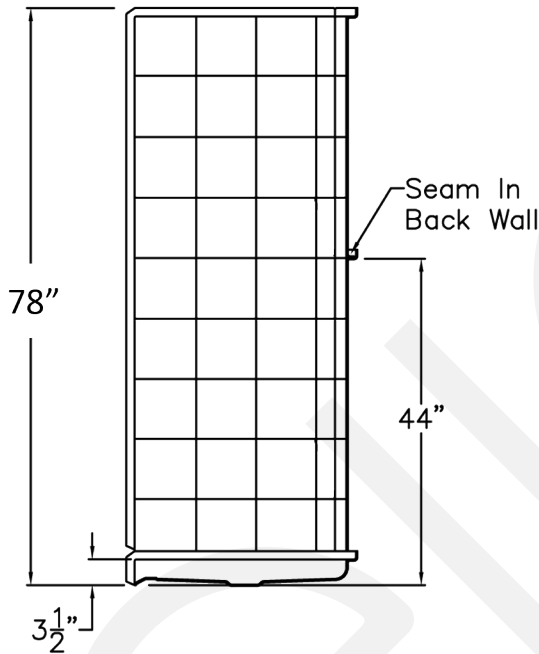

SIDE VIEW

Disclaimer:

In an effort to continually improve our product, specifications and configurations are subject to change without notice. Before ordering or installing, consider future access to essential equipment. Due to the nature of the materials, dimensions may vary $\pm 1/2"$.