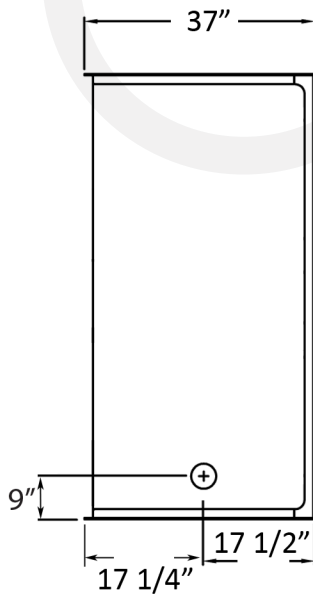

Elite Satin Accessories (page 2)

German Engineering

Italian Design

Outside Dimensions: 36.875" W x 60" L x 78.125" H
Shipping Dimensions: 48" W x 79" L x 84" H
Shipping Weight: 465
Net Weight: 452 lbs.
Threshold Height: 1" Change of Level **L**

Panels:

Shower Base	37" W x 60" L x 4.5" H
Side Wall Panel Left	37" W x 73.5" H
Side Wall Panel Right.....	37" W x 73.5" H
Rear Wall Panel Bottom.....	60" L x 44" H
Rear Wall Panel Top.....	60" L x 33.5" H

11. Straight Shower Curtain Rod Satin Finish

12. Collapsible Rubber Dam White PVC with End Caps

13. Rectangular Stainless Steel Soap-Sponge Basket

14. 2" Chrome Strainer Brass Drain with Friction Seal

15. 66" x 74" Heavy Weighted Shower Curtain

hansgrohe

1, 2, 3, 4, 7, 8
German Engineering

PONTE GIULIO
creating solutions

5, 6, 9, 10, 11, 13
Italian Design

SIDE VIEW

FRONT VIEW

TOP VIEW

Disclaimer: