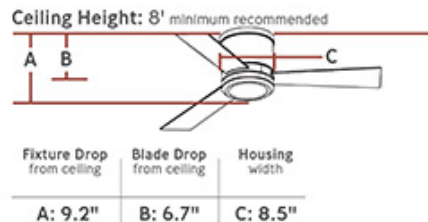

3CLYR42OZD-V1: 42" Clarity II - Oil Rubbed Bronze

Specification Images:

Collection: Clarity II

Dimmable

UPC #:014817583113

Finish: Oil Rubbed Bronze (OZ)

Blade Finish: Roman Bronze

Dimensions:

- **Diameter:** 42"
- **Weight:** 14.75 lbs.
- **Reverse Switch:** Remote Controlled
- **Motor Size:** 153.0 X 12.0
- **Diameter of Housing:** 8.5
- **Capacitor Value:** 85?, 4.5+5+6uF, 350V+250V+250V
- **Uplight Included:** Yes
- **Light Kit Included:** Yes
- **Remote Included:** Wall / Hand Remote
- **Location of Receiver:** Switch Housing
- **Remote Group(s):**

Bulbs:

36 - LED Integrated 17w Max. 120v - included

Features:

- This advanced LED technology is carefully designed and selected to consist of the highest quality LED chipsets for superior performance and reliability.
- Integrated LED fixtures that meet the high efficacy LED standards set forth in Title 24 and are listed in the California Energy Commission Appliance database.

Material List:

Instruction Sheets:

English (3CLYR52_42XXD-CUL-ENG)
French (3CLYR52_42XXD-CUL-CF)

Shade / Glass / Diffuser Details:

Part	Material	Finish	Quantity	Item Number	Length	Width	Height	Diameter	Fitter Diameter	Shade Top Length	Shade Top Width	Shade Top Diameter
Shade	Glass	Undefined	1