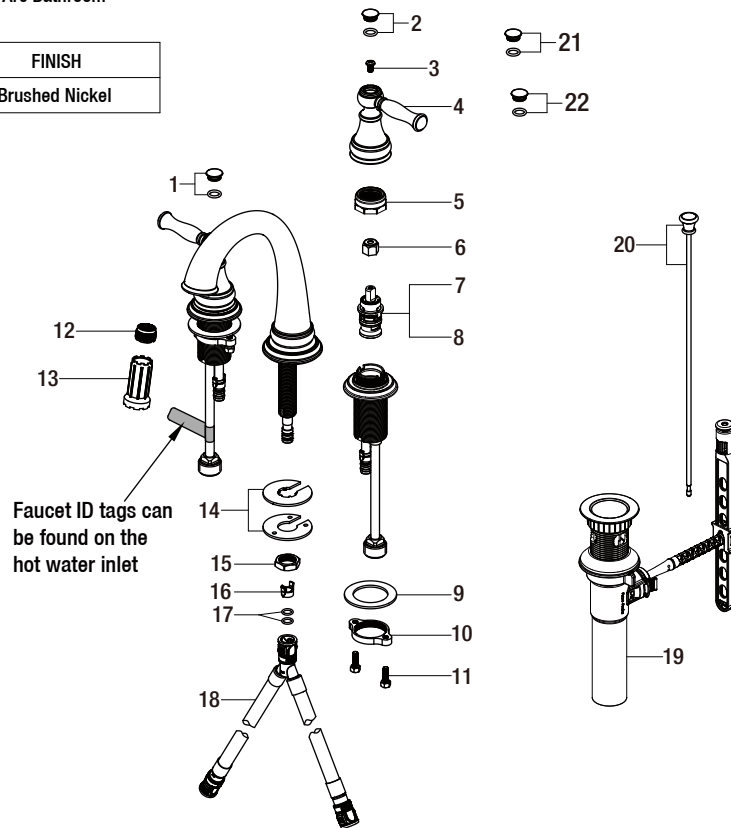

Replacement Parts List

Fairway 8 in. Widespread 2-Handle High-Arc Bathroom
Faucet in Brushed Nickel

MODEL	Internet SKU #	FINISH
HD67530W-6204	300640911	Brushed Nickel

Many replacement parts can be purchased online or at your local store. Please use the table below to identify the part SKU number needed, go to HOMEDEPOT.COM, and check for online and store availability. If you can't find the part you are looking for, please call 1-855-HD-GLACIER.

Part	Description	Part #	Internet SKU #	Store SKU #
1	Bronze index	RP8037304		
2	Bronze index	RP8037404		
3	Screw	RP50154		
4	Handle	RP1330404		
5	Bonnet nut	RP70193	206671342	
6	Inverter	RP64044	206671349	
7	Cartridge H	RP20067	301158139	
8	Cartridge C	RP20068	301158129	
9	Washer	RP64147		
10	Nut	RP56059		
11	Screw	RP50004		
12	Aerator	RP30191		

Part	Description	Part #	Internet SKU #	Store SKU #
13	Plastic wrench	RP30040		
14	Washer	RP64193		
15	Lock nut	RP56062		
16	Block	RP70421		
17	O-ring	RP60002		
18	Quick connect hose	RP70430		
19	ClickInstall™ drain assembly	RP4022804		
20	Lift rod	RP4025504		
21	White index	RP80376		
22	White index	RP80377		