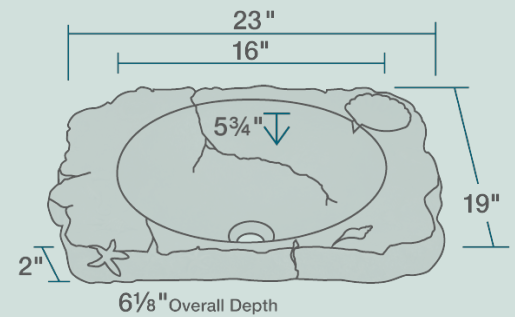

23" x 19" x 6 1/8"
 Topmount Installation
 Antique Patina Finish
 Center Drain
 One-Piece Construction
 Lifetime Warranty

Accessories

*Accessories not included

UPC: 817299012795

Features

<p>Topmount Installation</p>	<p>24" Minimum Cabinet Size</p>	<p>Antique Finish</p>	<p>One Piece Construction</p> <p>1PC</p>	<p>Limited Lifetime Warranty</p> <p>LLW</p>	