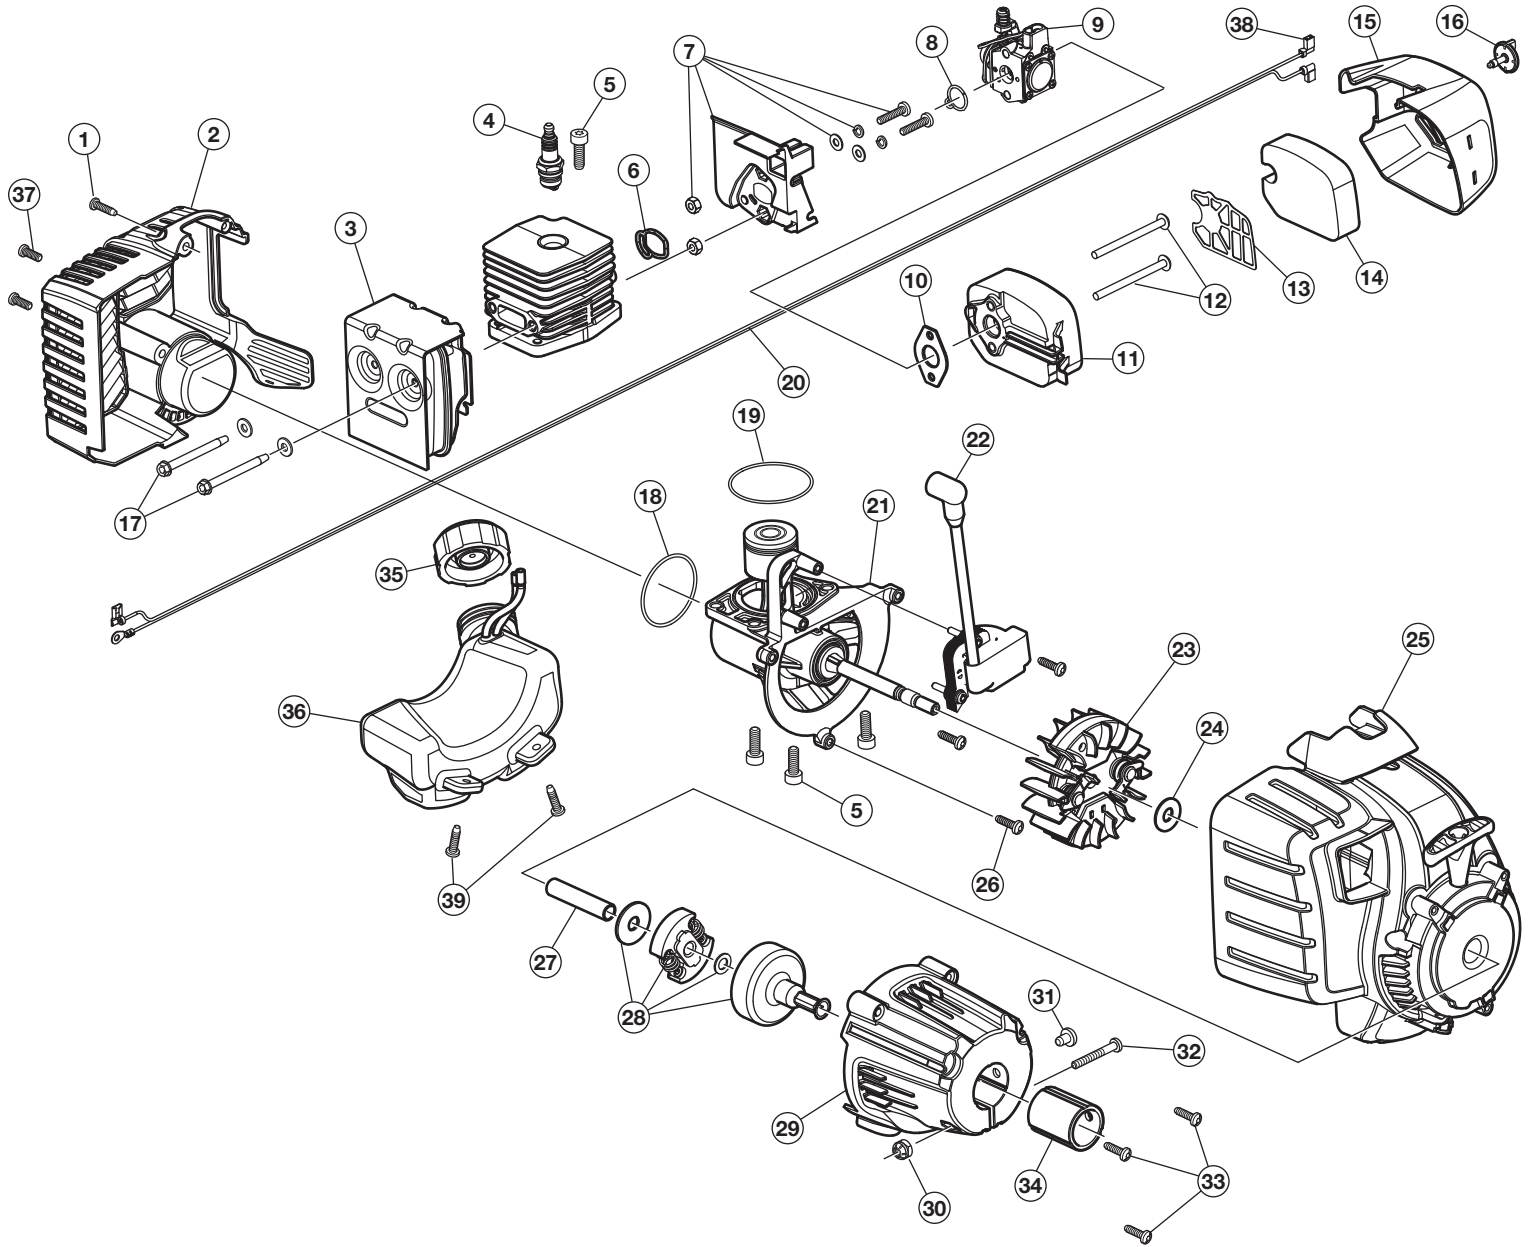

REPLACEMENT PARTS - MODEL RM4625

2-CYCLE GAS CULTIVATOR

PPN 21AK125G983

Item	Part No.	Description	Item	Part No.	Description
1	791-181345	Screw	21	753-06841	Shortblock (includes 4, 5, 19, 22, 23, 24)
2	753-06833	Housing, Rear (includes 1, 18 and 37)	22	753-06840	Module
3	753-06792	Muffler	23	753-06175	Flywheel
4	753-06193	Spark Plug	24	753-06247	Washer
5	791-182723	Screw	25	753-06842	Housing, Starter
6	753-06184	O-Ring	26	791-181862	Screw
7	753-06189	Insulator Assembly (includes 6 and 8)	27	753-06218	Spacer
8	753-06185	O-Ring	28	753-05860	Clutch Assembly
9	753-06190	Carburetor	29	753-06843	Clutch Cover
10	753-06253	Gasket	30	791-180217	Nut
11	753-06834	Air Cleaner Base	31	753-06844	Bolt
12	753-05253	Screw	32	753-04003	Screw
13	753-06835	Plate	33	791-181345	Screw
14	753-06836	Filter	34	753-06845	Spacer, Rubber
15	753-06837	Air Cleaner Cover	35	791-182612	Fuel Cap
16	753-06838	Screw	36	753-06846	Fuel Tank (includes 35 and 39)
17	753-06294	Muffler Screw	37	791-181862	Screw
18	753-06174	O-Ring	38	791-182405	Switch
19	753-06275	O-Ring	39	791-181930	Fuel Tank Screw
20	753-06839	Lead Wire