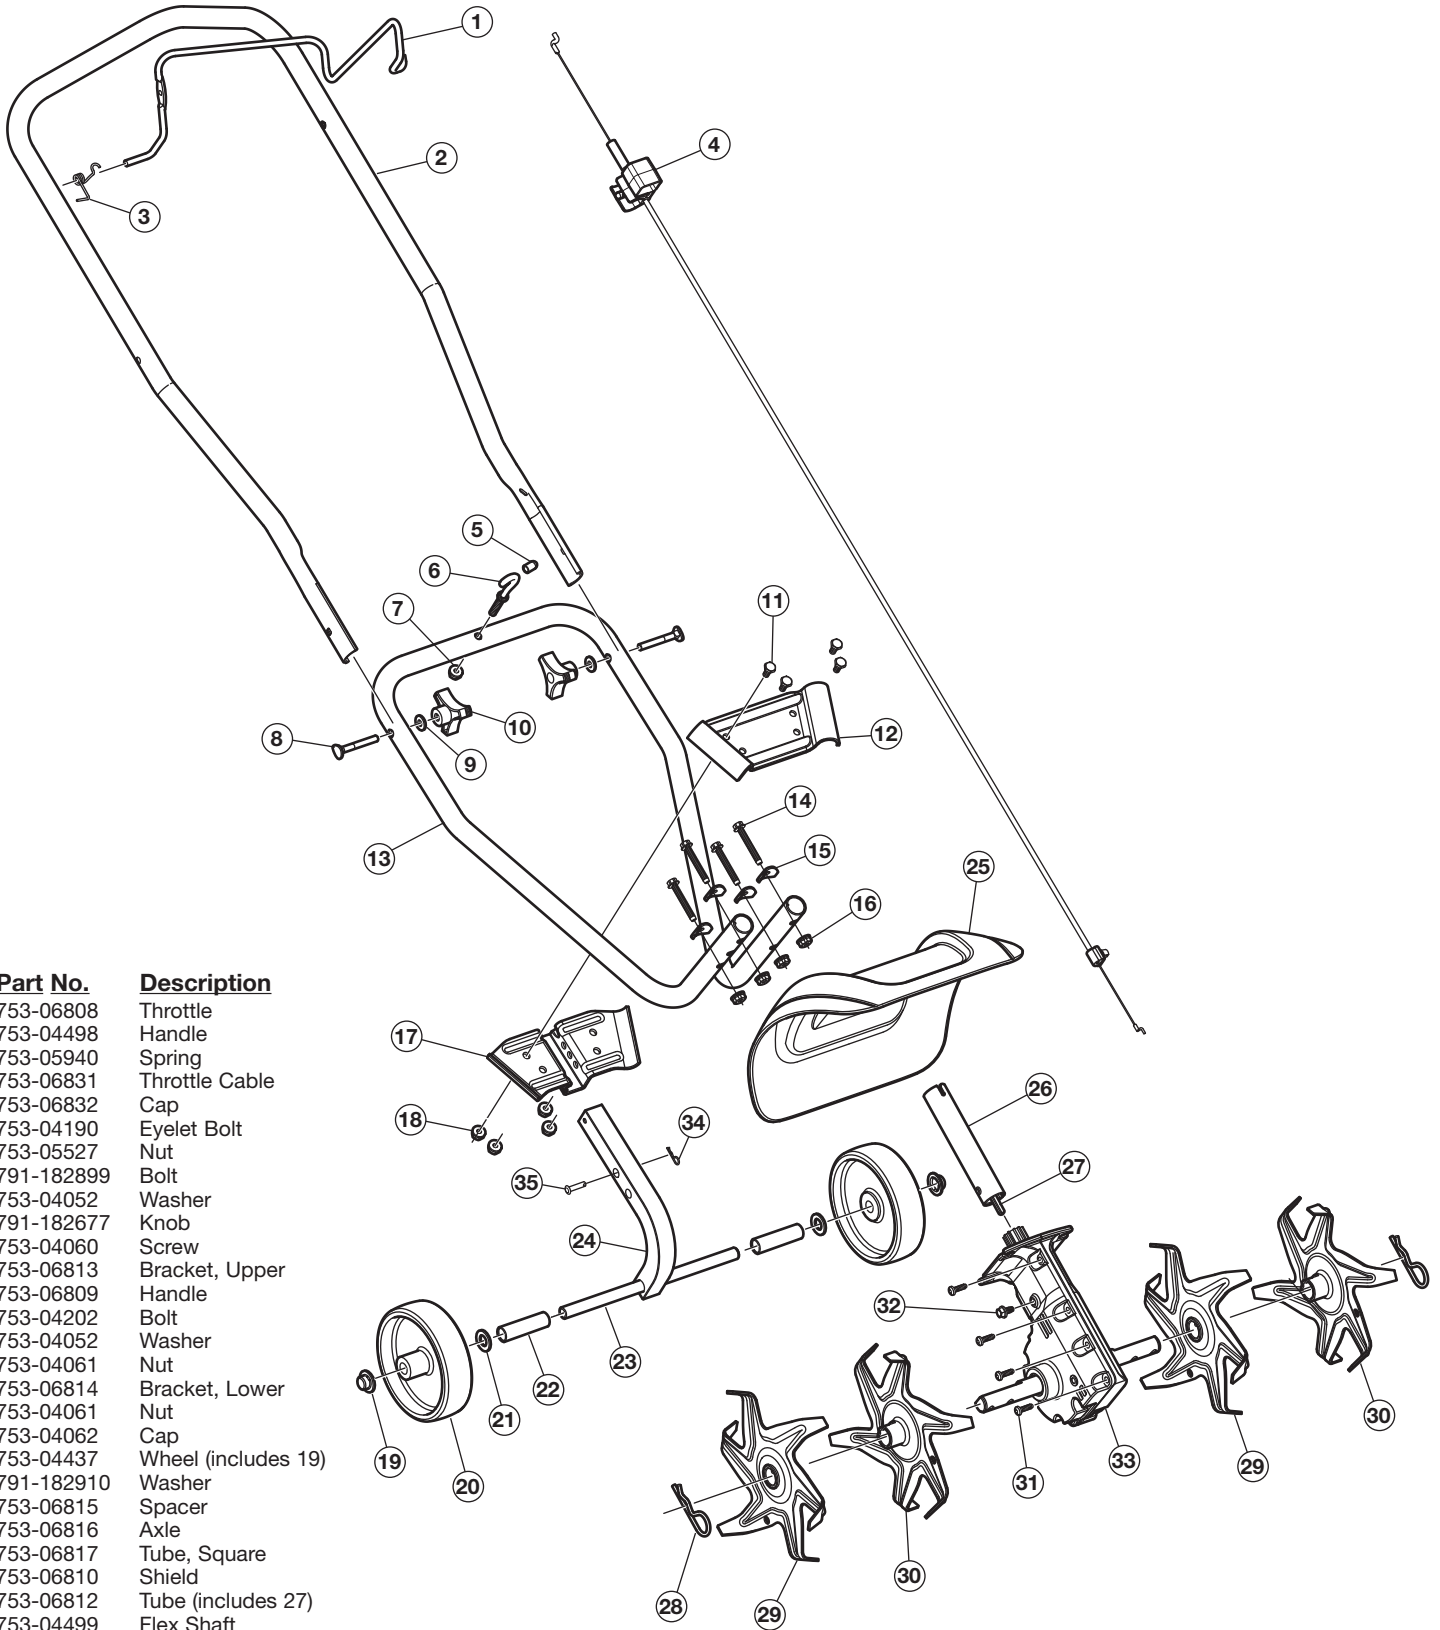

REPLACEMENT PARTS - MODEL RM4625

2-CYCLE GAS CULTIVATOR

PPN 21AK125G983

Item	Part No.	Description
1	753-06808	Throttle
2	753-04498	Handle
3	753-05940	Spring
4	753-06831	Throttle Cable
5	753-06832	Cap
6	753-04190	Eyelet Bolt
7	753-05527	Nut
8	791-182899	Bolt
9	753-04052	Washer
10	791-182677	Knob
11	753-04060	Screw
12	753-06813	Bracket, Upper
13	753-06809	Handle
14	753-04202	Bolt
15	753-04052	Washer
16	753-04061	Nut
17	753-06814	Bracket, Lower
18	753-04061	Nut
19	753-04062	Cap
20	753-04437	Wheel (includes 19)
21	791-182910	Washer
22	753-06815	Spacer
23	753-06816	Axle
24	753-06817	Tube, Square
25	753-06810	Shield
26	753-06812	Tube (includes 27)
27	753-04499	Flex Shaft
28	753-06811	Clip
29	753-05983	Tine (Left Inner, Right Outer)
30	753-05984	Tine (Left Outer, Right Inner)
31	791-182195	Screw
32	791-180288	Screw
33	753-06063	Gearbox (includes 31)
34	753-04057	Cotter Pin
35	753-06969	Clevis Pin