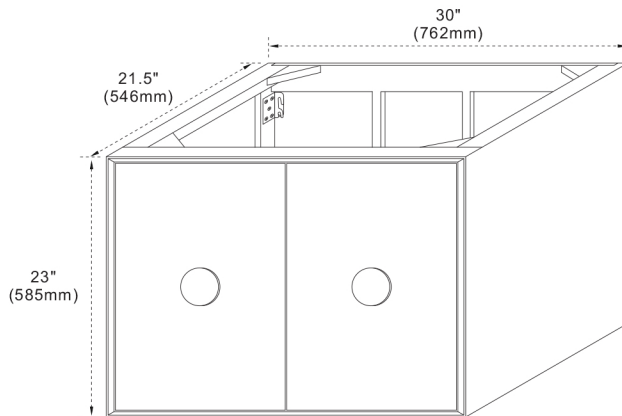

Model: 400400-CAB

FEATURES

1. Single 18" round topmount sink cutout;
2. Single facet hole;
3. 4" height backsplash included;
4. Thickness laminated to 1.2"

TOP COLORS/FINISHES

WM - Natural White Carrara marble;
BG - Natural Black Galaxy Granite;
GY Natural Grey Granite;
WE - White Engineer Quartz