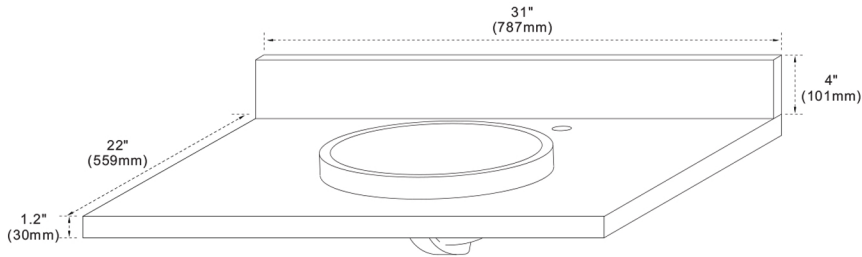

Model: 400400-CAB

FEATURES

1. Single 18" round topmount sink cutout;
2. Single facet hole;
3. 4" height backsplash included;
4. Thickness laminated to 1.2"

TOP COLORS/FINISHES

WM - Natural White Carrara marble;
BG - Natural Black Galaxy Granite;
GY Natural Grey Granite;
WE - White Engineer Quartz

FEATURES

1. Solid wood and Plywood;
2. Two soft closing doors;
3. One interior drawer;
4. Dovetail construction drawer;

COLORS/FINISHES

AB - Aqua Blue;
WH - Pure White

**NOTE: SINK STYLE, SHAPE, FAUCET HOLES, CUTOUT ON TOP, VANITY MAY VARY FROM THE PICTURE ABOVE.
INSTRUCTIONAL PURPOSE ONLY.**