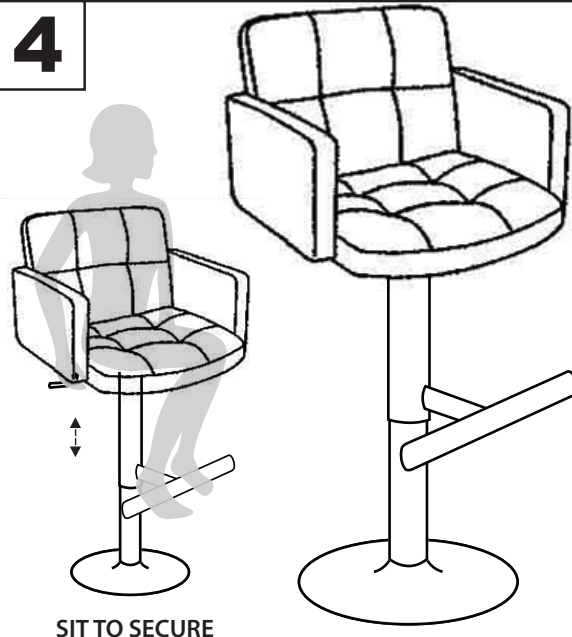

# Stout Bar Stool

Part # BS-TW-STOUT XX

17-0626

**PARTS**

**1**

**2**

**3**

**4**

Do not over tighten.  
Do not use power tools to assemble.

**WARNING:**

- DO NOT STAND ON OR USE THIS STOOL AS A STEP LADDER.
- THIS STOOL IS MEANT TO SEAT ONLY ONE PERSON AT A TIME
- ALL BOLTS, SCREWS, AND KNOBS MUST BE TIGHTLY SECURED, AND SHOULD BE CHECKED AT LEAST EVERY 4 MONTHS.
- IF PARTS ARE MISSING, BROKEN, DAMAGED OR WORN, THEN STOP USING THE PRODUCT UNTIL REPAIRS ARE MADE USING FACTORY AUTHORIZED PARTS.