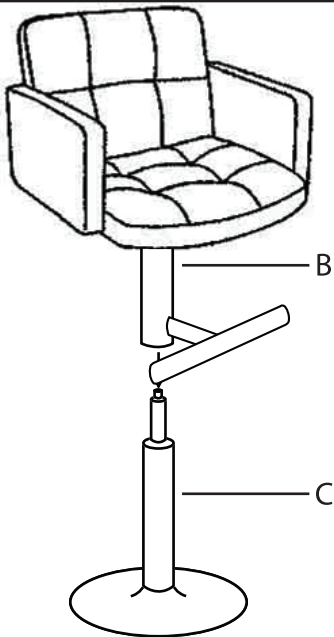

# Stout Bar Stool

Part # BS-TW-STOUT XX

17-0626

**PARTS**

**1**

**2**

**3**

**4**

Do not over tighten.  
Do not use power tools to assemble.

**WARNING:**

- DO NOT STAND ON OR USE THIS STOOL AS A STEP LADDER.
- THIS STOOL IS MEANT TO SEAT ONLY ONE PERSON AT A TIME
- ALL BOLTS, SCREWS, AND KNOBS MUST BE TIGHTLY SECURED, AND SHOULD BE CHECKED AT LEAST EVERY 4 MONTHS.
- IF PARTS ARE MISSING, BROKEN, DAMAGED OR WORN, THEN STOP USING THE PRODUCT UNTIL REPAIRS ARE MADE USING FACTORY AUTHORIZED PARTS.