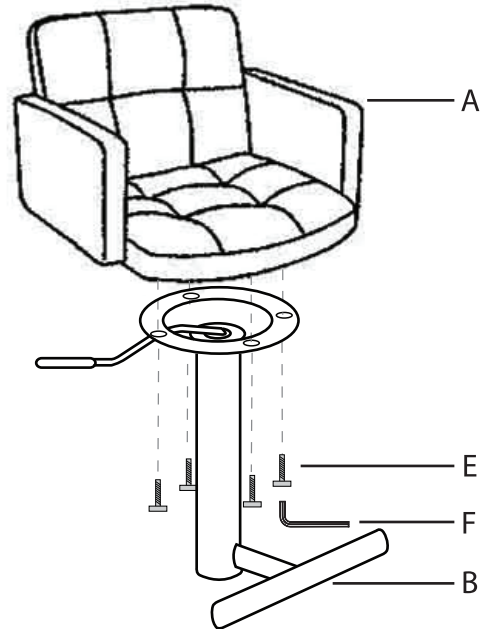

# Stout Bar Stool

Part # BS-TW-STOUT XX

17-0626

**PARTS**

**1**

**2**

**3**

**4**

Do not over tighten.  
Do not use power tools to assemble.

**WARNING:**

- DO NOT STAND ON OR USE THIS STOOL AS A STEP LADDER.
- THIS STOOL IS MEANT TO SEAT ONLY ONE PERSON AT A TIME
- ALL BOLTS, SCREWS, AND KNOBS MUST BE TIGHTLY SECURED, AND SHOULD BE CHECKED AT LEAST EVERY 4 MONTHS.
- IF PARTS ARE MISSING, BROKEN, DAMAGED OR WORN, THEN STOP USING THE PRODUCT UNTIL REPAIRS ARE MADE USING FACTORY AUTHORIZED PARTS.