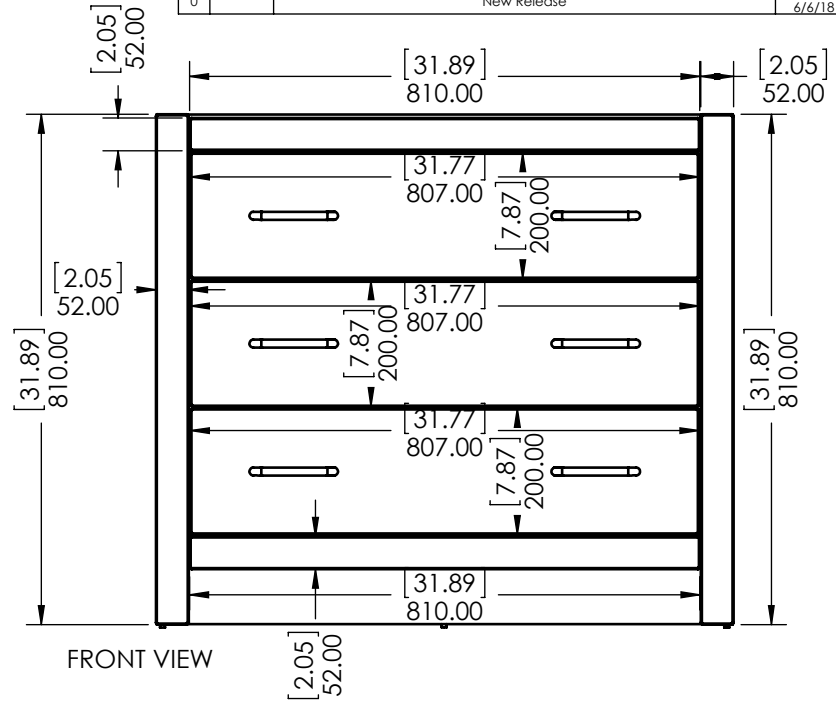

UNLESS OTHERWISE SPECIFIED  
DIMENSIONS ARE IN MM.  
AND (INCHES)  
TOLERANCES ARE  
+ 0.125 [3.175] - 0.125 [-3.175]  
SCALE:1:10

	NAME	DATE
DRAWN	R. Rubio	11/01/16
CHECKED	R. Rubio	11/01/16
ENG APPR.	R. Rubio	11/01/16
MFG APPR.	C. Leal	11/01/16

**Wood Crafters**

SIZE DWG. NO. **A** Vtop Oslo 36.5x18.75 4in

SHEET 1 OF 1 REV: **0**

ITEM ID	DESCRIPTION
WB36P3-DO	Woodbrook 36in w/VTop & Mirror - Dark Oak

REV	ECO#	DESCRIPTION	REV'D BY DATE	CHK'D BY DATE	APRV'D BY DATE
0		New Release	IASV 6/6/18	IASV 6/6/18	IASV 6/6/18

UNLESS OTHERWISE SPECIFIED  
 DIMENSIONS ARE IN mm and [inches]  
 AND TOLERANCES ARE +/- 1.0 [0.04]

DRAWN BY:	IASV	6/6/18
CHECKED BY:	IASV	6/6/18
APPROVED BY:	IASV	6/6/18
DO NOT SCALE DRAWING	SCALE: 1:10	SIZE: A

TITLE:	<b>WOODBROOK 36" ASSEMBLY</b>	
PART NO:	PAGE 1 OF 1	REV: 0

Descripcion

Mirror PB, 27.125x21.125x.5in, Dark Oak

Front View

Back View

Isometric View

UNLESS OTHERWISE SPECIFIED DIMENSIONS ARE IN mm AND [inches] 1.5mm [.06]