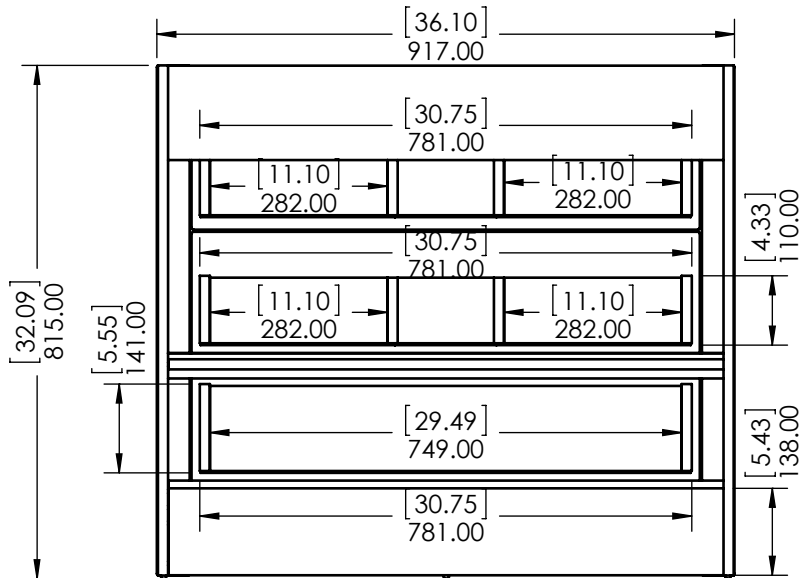

UNLESS OTHERWISE SPECIFIED  
DIMENSIONS ARE IN MM.  
AND (INCHES)  
TOLERANCES ARE  
+ 0.125 [3.175] - 0.125 [-3.175]  
SCALE:1:10

	NAME	DATE
DRAWN	R. Rubio	11/01/16
CHECKED	R. Rubio	11/01/16
ENG APPR.	R. Rubio	11/01/16
MFG APPR.	C. Leal	11/01/16

**Wood Crafters**

SIZE DWG. NO. **A** Vtop Oslo 36.5x18.75 4in

SHEET 1 OF 1 REV: **0**

ITEM ID	DESCRIPTION
WB36P3-DO	Woodbrook 36in w/VTop & Mirror - Dark Oak

REV	ECO#	DESCRIPTION	REV'D BY DATE	CHK'D BY DATE	APRV'D BY DATE
0		New Release	IASV 6/6/18	IASV 6/6/18	IASV 6/6/18

TITLE:	<b>WOODBROOK 36" ASSEMBLY</b>	
PART NO:	PAGE 1 OF 1	REV: 0

Descripcion

Mirror PB, 27.125x21.125x.5in, Dark Oak

Front View

Back View

Isometric View

UNLESS OTHERWISE SPECIFIED DIMENSIONS ARE IN mm AND [inches] 1.5mm [.06]