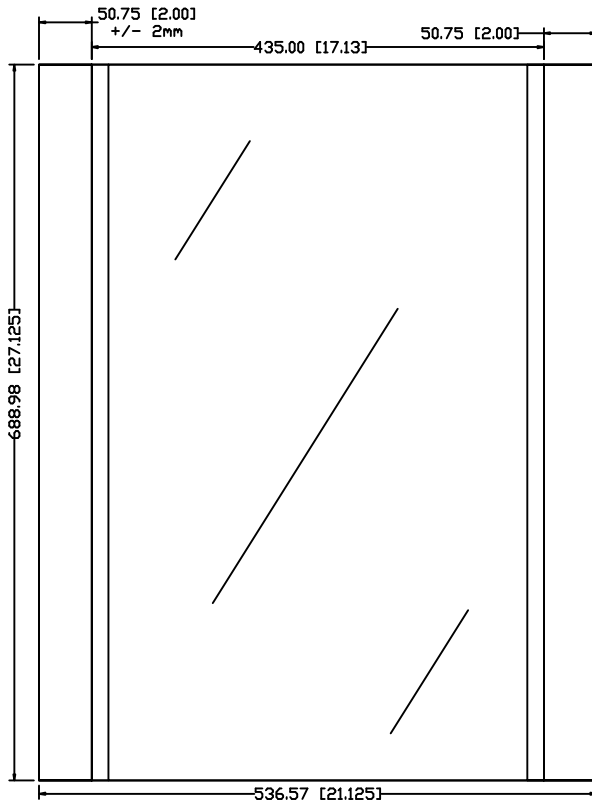

**Wood Crafters**

SIZE DWG. NO. **A** Vtop Oslo 36.5x18.75 4in

SHEET 1 OF 1 REV: **0**

ITEM ID	DESCRIPTION
WB36P3-DO	Woodbrook 36in w/VTop & Mirror - Dark Oak

REV	ECO#	DESCRIPTION	REV'D BY DATE	CHK'D BY DATE	APRV'D BY DATE
0		New Release	IASV 6/6/18	IASV 6/6/18	IASV 6/6/18

UNLESS OTHERWISE SPECIFIED  
 DIMENSIONS ARE IN mm and [inches]  
 AND TOLERANCES ARE +/- 1.0 [0.04]

DRAWN BY:	IASV	6/6/18
CHECKED BY:	IASV	6/6/18
APPROVED BY:	IASV	6/6/18
DO NOT SCALE DRAWING	SCALE: 1:10	SIZE: A

TITLE:	<b>WOODBROOK 36" ASSEMBLY</b>	
PART NO:	PAGE 1 OF 1	REV: 0

Descripcion

Mirror PB, 27.125x21.125x.5in, Dark Oak

Front View

Back View

Isometric View

UNLESS OTHERWISE SPECIFIED DIMENSIONS ARE IN mm AND [inches] 1.5mm [.06]