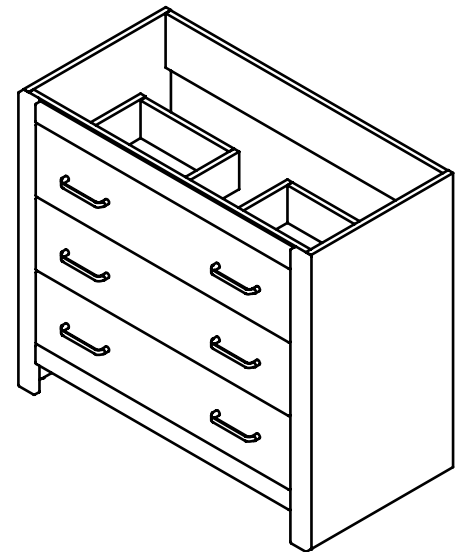

ITEM ID	DESCRIPTION
WB36P3-DO	Woodbrook 36in w/VTop & Mirror - Dark Oak

REV	ECO#	DESCRIPTION	REV'D BY DATE	CHK'D BY DATE	APRV'D BY DATE
0		New Release	IASV 6/6/18	IASV 6/6/18	IASV 6/6/18

BACK VIEW

PROPRIETARY AND CONFIDENTIAL
THE INFORMATION CONTAINED IN THIS DRAWING IS THE SOLE PROPERTY OF WOODCRAFTERS HOME PRODUCTS L.L.C. ANY REPRODUCTION IN PART OR AS A WHOLE WITHOUT THE WRITTEN PERMISSION OF WOODCRAFTERS HOME PRODUCTS L.L.C. IS PROHIBITED.

UNLESS OTHERWISE SPECIFIED
DIMENSIONS ARE IN mm and [inches]
AND TOLERANCES ARE +/- 1.0 [0.04]

DRAWN BY:	IASV	6/6/18
CHECKED BY:	IASV	6/6/18
APPROVED BY:	IASV	6/6/18
DO NOT SCALE DRAWING	SCALE: 1:10	SIZE: A

TITLE:	WOODBROOK 36" ASSEMBLY	
PART NO:	PAGE 1 OF 1	REV: 0