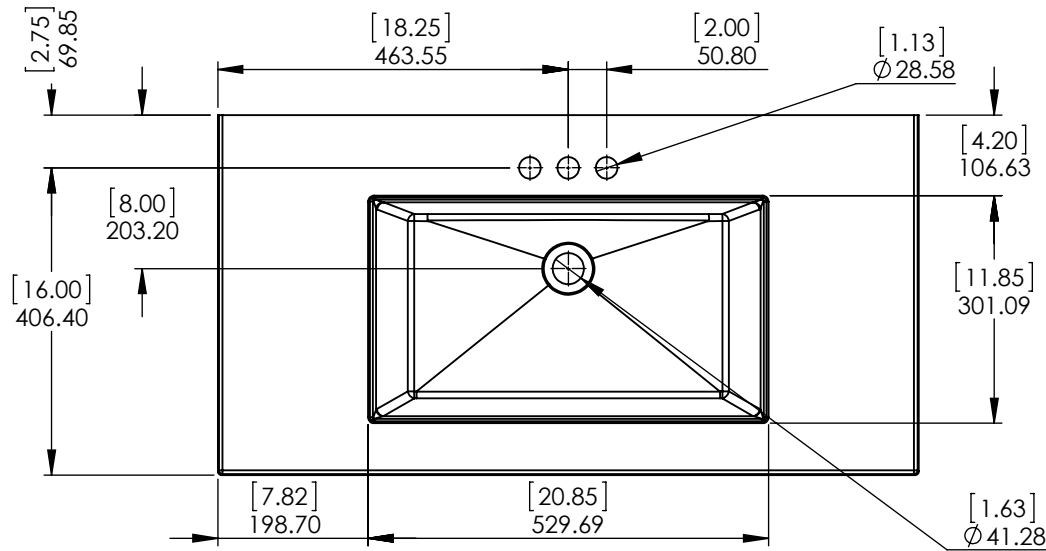

UNLESS OTHERWISE SPECIFIED  
 DIMENSIONS ARE IN mm and [inches] AND TOLERANCES ARE +/- 1.0 [0.04]

DRAWN BY:	IASV	6/6/18
CHECKED BY:	IASV	6/6/18
APPROVED BY:	IASV	6/6/18
DO NOT SCALE DRAWING	SCALE: 1:10	SIZE: A

TITLE:	<b>MELAMINE 36in ASSEMBLY</b>	
PART NO:	PAGE 1 OF 1	REV: 0

ID	Description	Technology	Status
595426	Vtop Oslo 36.5x18.75 White	Solid White	Approved for production

Rev #	Approved by	Change
0	R. Rubio	Released

**Wood Crafters**

SIZE DWG. NO. **A** Vtop Oslo 36.5x18.75 4in

SHEET 1 OF 1 REV: **0**

ITEM ID	DESCRIPTION
WB36P3-DO	Woodbrook 36in w/VTop & Mirror - Dark Oak

REV	ECO#	DESCRIPTION	REV'D BY DATE	CHK'D BY DATE	APRV'D BY DATE
0		New Release	IASV 6/6/18	IASV 6/6/18	IASV 6/6/18

TITLE:	<b>WOODBROOK 36" ASSEMBLY</b>	
PART NO:	PAGE 1 OF 1	REV: 0

Descripcion

Mirror PB, 27.125x21.125x.5in, Dark Oak

Front View

Back View

Isometric View

UNLESS OTHERWISE SPECIFIED DIMENSIONS ARE IN mm AND [inches] 1.5mm [.06]