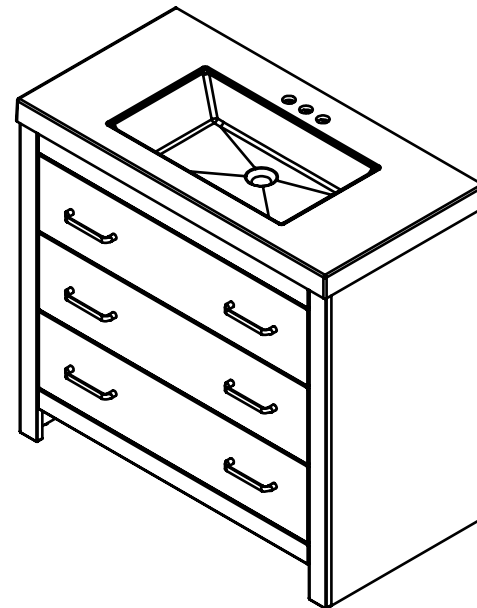

PROPRIETARY AND CONFIDENTIAL
THE INFORMATION CONTAINED IN THIS DRAWING IS THE SOLE PROPERTY OF WOODCRAFTERS HOME PRODUCTS L.L.C. ANY REPRODUCTION IN PART OR AS A WHOLE WITHOUT THE WRITTEN PERMISSION OF WOODCRAFTERS HOME PRODUCTS L.L.C. IS PROHIBITED.

UNLESS OTHERWISE SPECIFIED
DIMENSIONS ARE IN mm and [inches] AND TOLERANCES ARE +/- 1.0 [0.04]

DRAWN BY:	IASV	6/6/18
CHECKED BY:	IASV	6/6/18
APPROVED BY:	IASV	6/6/18
DO NOT SCALE DRAWING	SCALE: 1:10	SIZE: A

TITLE:	MELAMINE 36in ASSEMBLY	
PART NO:	PAGE 1 OF 1	REV: 0