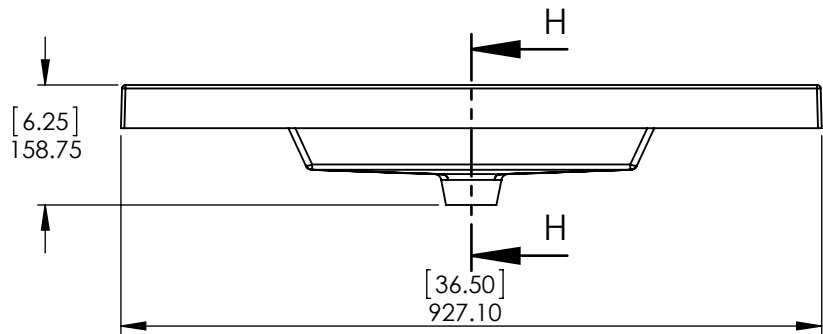

UNLESS OTHERWISE SPECIFIED  
 DIMENSIONS ARE IN mm and [inches] AND TOLERANCES ARE +/- 1.0 [0.04]

DRAWN BY:	IASV	6/6/18
CHECKED BY:	IASV	6/6/18
APPROVED BY:	IASV	6/6/18
DO NOT SCALE DRAWING	SCALE: 1:10	SIZE: A

TITLE:	<b>MELAMINE 36in ASSEMBLY</b>	
PART NO:	PAGE 1 OF 1	REV: 0

ID	Description	Technology	Status
595426	Vtop Oslo 36.5x18.75 White	Solid White	Approved for production

Rev #	Approved by	Change
0	R. Rubio	Released

TITLE:	<b>WOODBROOK 36" ASSEMBLY</b>	
PART NO:	PAGE 1 OF 1	REV: 0

Descripcion

Mirror PB, 27.125x21.125x.5in, Dark Oak

Front View

Back View

Isometric View

UNLESS OTHERWISE SPECIFIED DIMENSIONS ARE IN mm AND [inches] 1.5mm [.06]