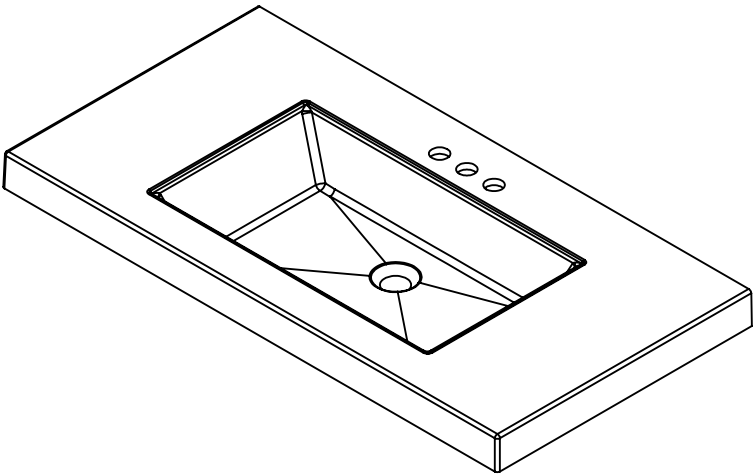

ID	Description	Technology	Status
595426	Vtop Oslo 36.5x18.75 White	Solid White	Approved for production

Rev #	Approved by	Change
0	R. Rubio	Released

NOTE: MAX. WARPAGE
TOLERANCE 1/8"

PROPRIETARY AND CONFIDENTIAL
THE INFORMATION CONTAINED IN THIS DRAWING IS THE
SOLE PROPERTY OF WOODCRAFTERS. ANY
REPRODUCTION IN PART OR AS A WHOLE WITHOUT THE
WRITTEN PERMISSION OF WOODCRAFTERS IS PROHIBITED.

UNLESS OTHERWISE SPECIFIED
DIMENSIONS ARE IN MM.
AND (INCHES)
TOLERANCES ARE
+ 0.125 [3.175] - 0.125 [-3.175]
SCALE:1:10

	NAME	DATE
DRAWN	R. Rubio	11/01/16
CHECKED	R. Rubio	11/01/16
ENG APPR.	R. Rubio	11/01/16
MFG APPR.	C. Leal	11/01/16

Wood Crafters

SIZE DWG. NO. **A** Vtop Oslo 36.5x18.75 4in

SHEET 1 OF 1 REV: **0**