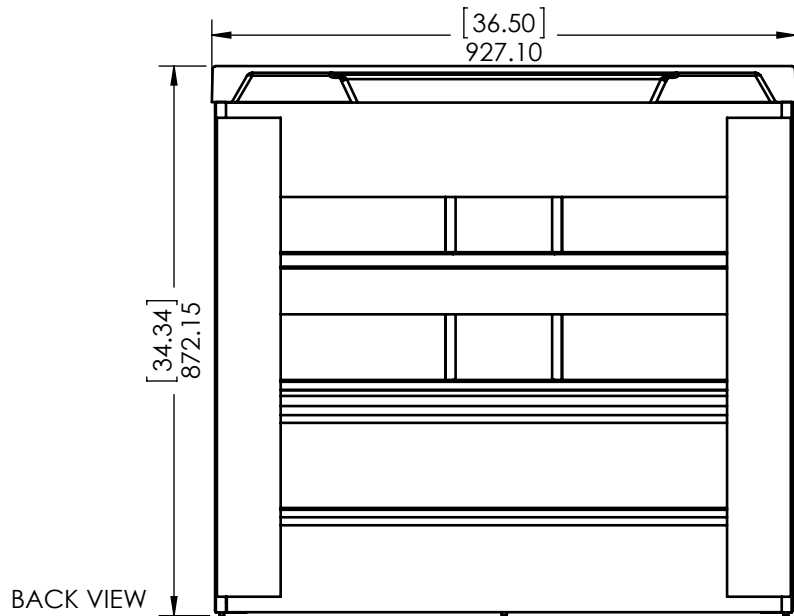

ITEM ID	DESCRIPTION
WB36P3-DO	Woodbrook 36in w/VTop & Mirror - Dark Oak

REV	ECO#	DESCRIPTION	REV'D BY DATE	CHK'D BY DATE	APRVD BY DATE
0		New Release	IASV 6/6/18	IASV 6/6/18	IASV 6/6/18

SIDE VIEW

FRONT VIEW

TITLE:	<b>MELAMINE 36in ASSEMBLY</b>	
PART NO:	PAGE 1 OF 1	REV: 0

ID	Description	Technology	Status
595426	Vtop Oslo 36.5x18.75 White	Solid White	Approved for production

Rev #	Approved by	Change
0	R. Rubio	Released

**Wood Crafters**

SIZE DWG. NO. **A** Vtop Oslo 36.5x18.75 4in

SHEET 1 OF 1 REV: **0**

ITEM ID	DESCRIPTION
WB36P3-DO	Woodbrook 36in w/VTop & Mirror - Dark Oak

REV	ECO#	DESCRIPTION	REV'D BY DATE	CHK'D BY DATE	APRV'D BY DATE
0		New Release	IASV 6/6/18	IASV 6/6/18	IASV 6/6/18

TITLE:	<b>WOODBROOK 36" ASSEMBLY</b>	
PART NO:	PAGE 1 OF 1	REV: 0

Descripcion

Mirror PB, 27.125x21.125x.5in, Dark Oak

Front View

Back View

Isometric View

UNLESS OTHERWISE SPECIFIED DIMENSIONS ARE IN mm AND [inches] 1.5mm [.06]