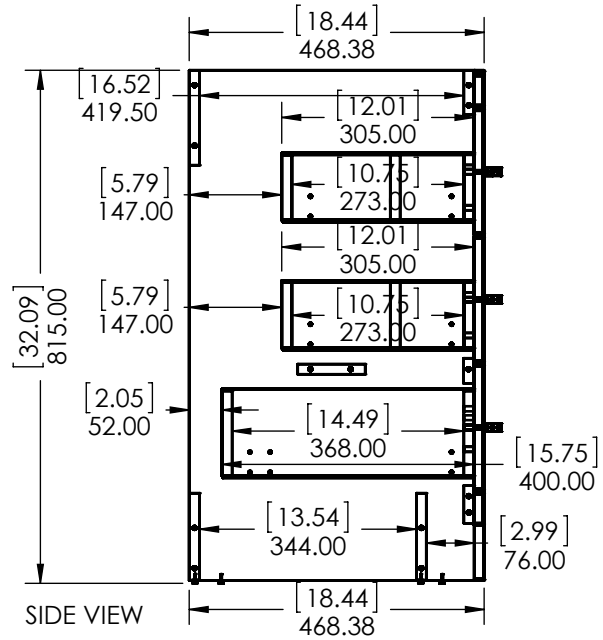

UNLESS OTHERWISE SPECIFIED  
DIMENSIONS ARE IN MM.  
AND (INCHES)  
TOLERANCES ARE  
+ 0.125 [3.175] - 0.125 [-3.175]  
SCALE:1:10

	NAME	DATE
DRAWN	R. Rubio	11/01/16
CHECKED	R. Rubio	11/01/16
ENG APPR.	R. Rubio	11/01/16
MFG APPR.	C. Leal	11/01/16

**Wood Crafters**

SIZE DWG. NO. **A** Vtop Oslo 36.5x18.75 4in

SHEET 1 OF 1 REV: **0**

ITEM ID	DESCRIPTION
WB36P3-DO	Woodbrook 36in w/VTop & Mirror - Dark Oak

REV	ECO#	DESCRIPTION	REV'D BY DATE	CHK'D BY DATE	APRV'D BY DATE
0		New Release	IASV 6/6/18	IASV 6/6/18	IASV 6/6/18

UNLESS OTHERWISE SPECIFIED  
 DIMENSIONS ARE IN mm and [inches]  
 AND TOLERANCES ARE +/- 1.0 [0.04]

DRAWN BY:	IASV	6/6/18
CHECKED BY:	IASV	6/6/18
APPROVED BY:	IASV	6/6/18
DO NOT SCALE DRAWING	SCALE: 1:10	SIZE: A

TITLE:	<b>WOODBROOK 36" ASSEMBLY</b>	
PART NO:	PAGE 1 OF 1	REV: 0

Descripcion

Mirror PB, 27.125x21.125x.5in, Dark Oak

Front View

Back View

Isometric View

UNLESS OTHERWISE SPECIFIED DIMENSIONS ARE IN mm AND [inches] 1.5mm [.06]