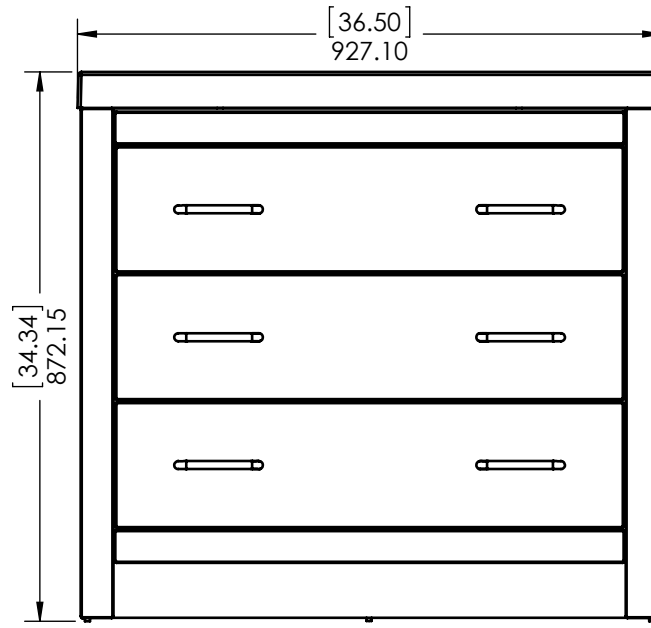

ITEM ID	DESCRIPTION
WB36P3-DO	Woodbrook 36in w/VTop & Mirror - Dark Oak

REV	ECO#	DESCRIPTION	REV'D BY DATE	CHK'D BY DATE	APRVD BY DATE
0		New Release	IASV 6/6/18	IASV 6/6/18	IASV 6/6/18

FRONT VIEW

PROPRIETARY AND CONFIDENTIAL
THE INFORMATION CONTAINED IN THIS DRAWING IS THE SOLE PROPERTY OF WOODCRAFTERS HOME PRODUCTS L.L.C. ANY REPRODUCTION IN PART OR AS A WHOLE WITHOUT THE WRITTEN PERMISSION OF WOODCRAFTERS HOME PRODUCTS L.L.C. IS PROHIBITED.

UNLESS OTHERWISE SPECIFIED
DIMENSIONS ARE IN mm and [inches] AND TOLERANCES ARE +/- 1.0 [0.04]

DRAWN BY:	IASV	6/6/18
CHECKED BY:	IASV	6/6/18
APPROVED BY:	IASV	6/6/18
DO NOT SCALE DRAWING	SCALE: 1:10	SIZE: A

TITLE:	MELAMINE 36in ASSEMBLY	
PART NO:	PAGE 1 OF 1	REV: 0