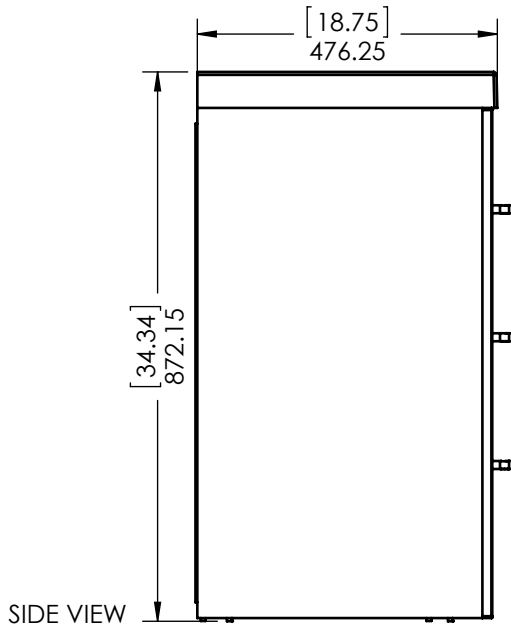

ITEM ID	DESCRIPTION
WB36P3-DO	Woodbrook 36in w/VTop & Mirror - Dark Oak

REV	ECO#	DESCRIPTION	REV'D BY DATE	CHK'D BY DATE	APRVD BY DATE
0		New Release	IASV 6/6/18	IASV 6/6/18	IASV 6/6/18

SIDE VIEW