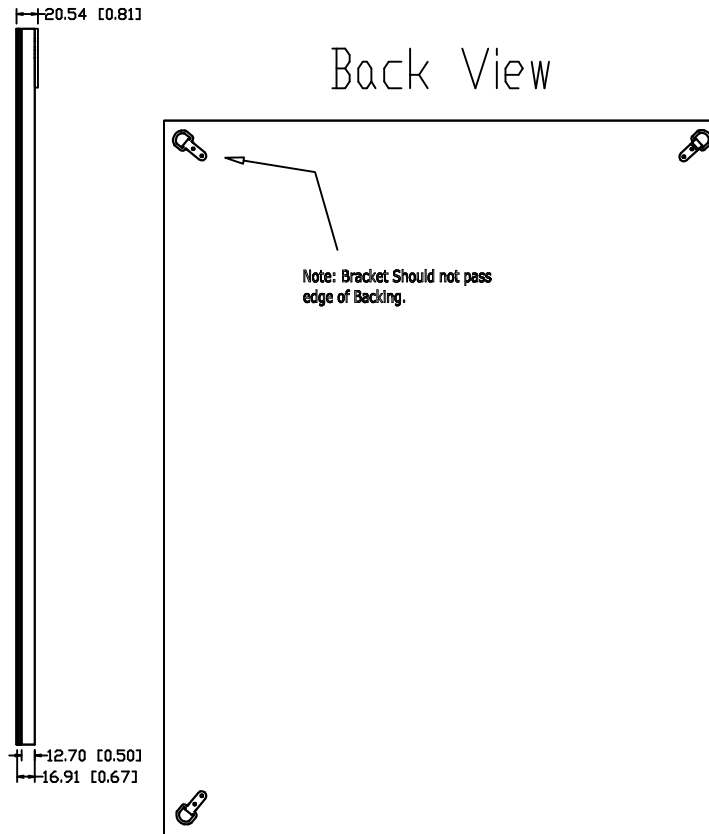

TITLE:	<b>WOODBROOK 36" ASSEMBLY</b>	
PART NO:	PAGE 1 OF 1	REV: 0

Descripcion

Mirror PB, 27.125x21.125x.5in, Dark Oak

Front View

Back View

Isometric View

UNLESS OTHERWISE SPECIFIED DIMENSIONS ARE IN mm AND [inches] 1.5mm [.06]