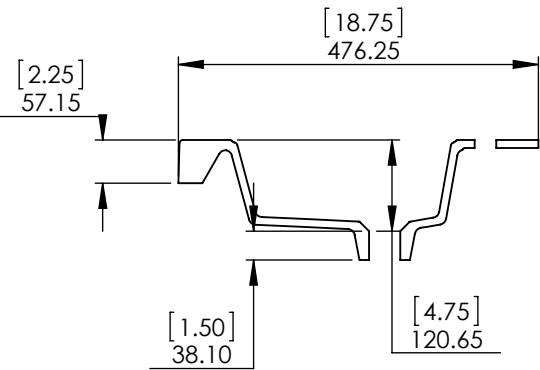

UNLESS OTHERWISE SPECIFIED  
 DIMENSIONS ARE IN mm and [inches] AND TOLERANCES ARE +/- 1.0 [0.04]

DRAWN BY:	IASV	6/6/18
CHECKED BY:	IASV	6/6/18
APPROVED BY:	IASV	6/6/18
DO NOT SCALE DRAWING	SCALE: 1:10	SIZE: A

TITLE:	<b>MELAMINE 36in ASSEMBLY</b>	
PART NO:	PAGE 1 OF 1	REV: 0

ID	Description	Technology	Status
595426	Vtop Oslo 36.5x18.75 White	Solid White	Approved for production

Rev #	Approved by	Change
0	R. Rubio	Released

**Wood Crafters**

SIZE DWG. NO. **A** Vtop Oslo 36.5x18.75 4in

SHEET 1 OF 1 REV: **0**

ITEM ID	DESCRIPTION
WB36P3-DO	Woodbrook 36in w/VTop & Mirror - Dark Oak

REV	ECO#	DESCRIPTION	REV'D BY DATE	CHK'D BY DATE	APRV'D BY DATE
0		New Release	IASV 6/6/18	IASV 6/6/18	IASV 6/6/18

TITLE:	<b>WOODBROOK 36" ASSEMBLY</b>	
PART NO:	PAGE 1 OF 1	REV: 0

Descripcion

Mirror PB, 27.125x21.125x.5in, Dark Oak

Front View

Back View

Isometric View

UNLESS OTHERWISE SPECIFIED DIMENSIONS ARE IN mm AND [inches] 1.5mm [.06]