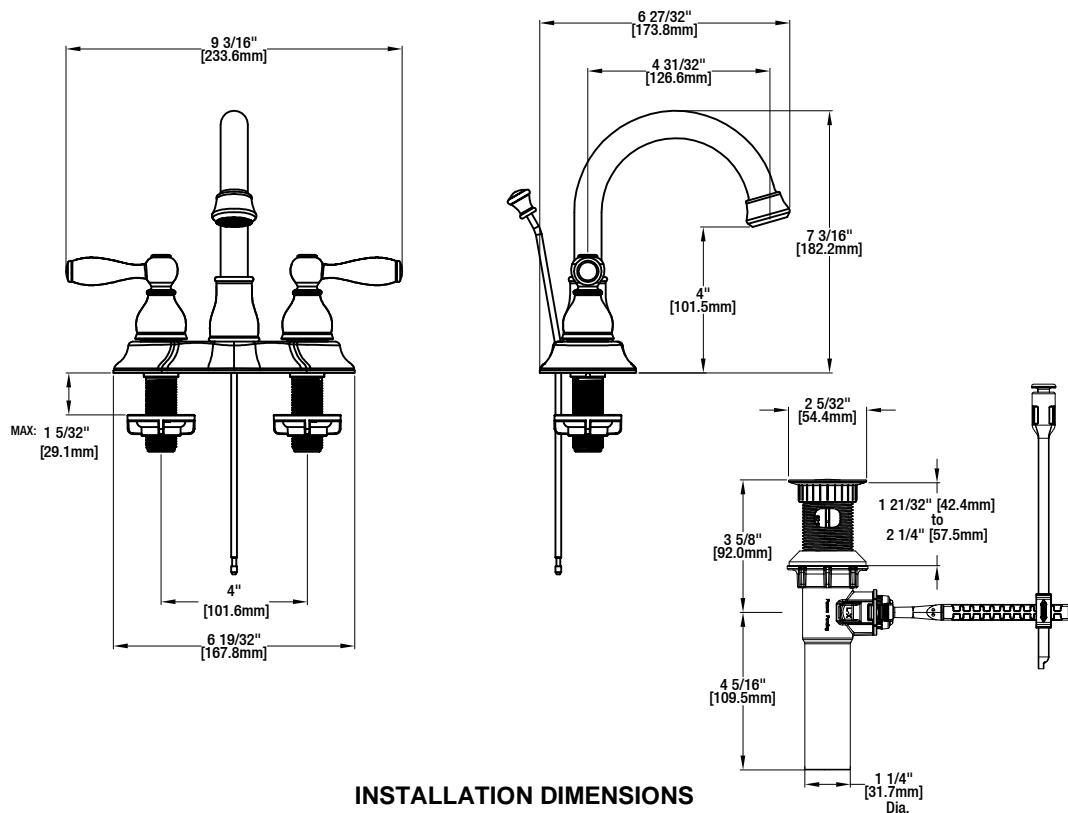

WARRANTY

- Limited Lifetime Warranty

Glacier Bay reserves the right to make changes in specifications and materials and to change and discontinue models, both without notice or obligation. Dimensions are for reference only.