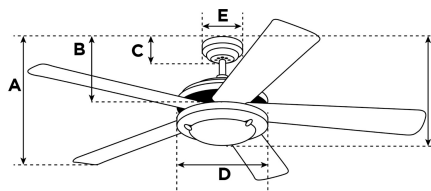

Item Number 7203200

Cassidy Ceiling Fan

36" Brushed Nickel Finish Reversible Blades
(Wengue/Silver) Includes Light Kit with Opal Frosted Glass

Specifications

Size	36"
Blades.....	Reversible MDF Blades (Wengue/Silver)
Blade Pitch.....	12°
Approved Location	Indoor
Suggested Room Size.....	Small Room (10x10) or smaller
Down Rod.....	3/4" x 4"
Installation.....	Combo
Max. Ceiling Angle.....	18°
Lead Wire	24"
Light Bulb Usage.....	Includes (2) Candelabra (E12) Base G16 1/2 Lamps, 40 Watt
Control	Remote Control Adaptable
Motor Finish.....	Brushed Nickel
Motor Material	Silicon Steel Motor 153mm x 12mm
Reverse Airflow.....	Yes
Capacitor	Dual
Switch Housing Cap.....	Not Included

Warranty

Ceiling fans backed by our Limited Lifetime Warranty have a lifetime motor warranty and a 2-year warranty on all other parts.

A. Top of Canopy to Bottom of Blades	11.2"
B. Top of Canopy to Bottom of Switch House	11.8"
C. Top of Canopy to Bottom of Canopy	2.1"
D. Width of Motor Housing.....	8.6"
E. Width of Canopy.....	5.1"
F. Top of Canopy to Bottom of Glass	16.5"