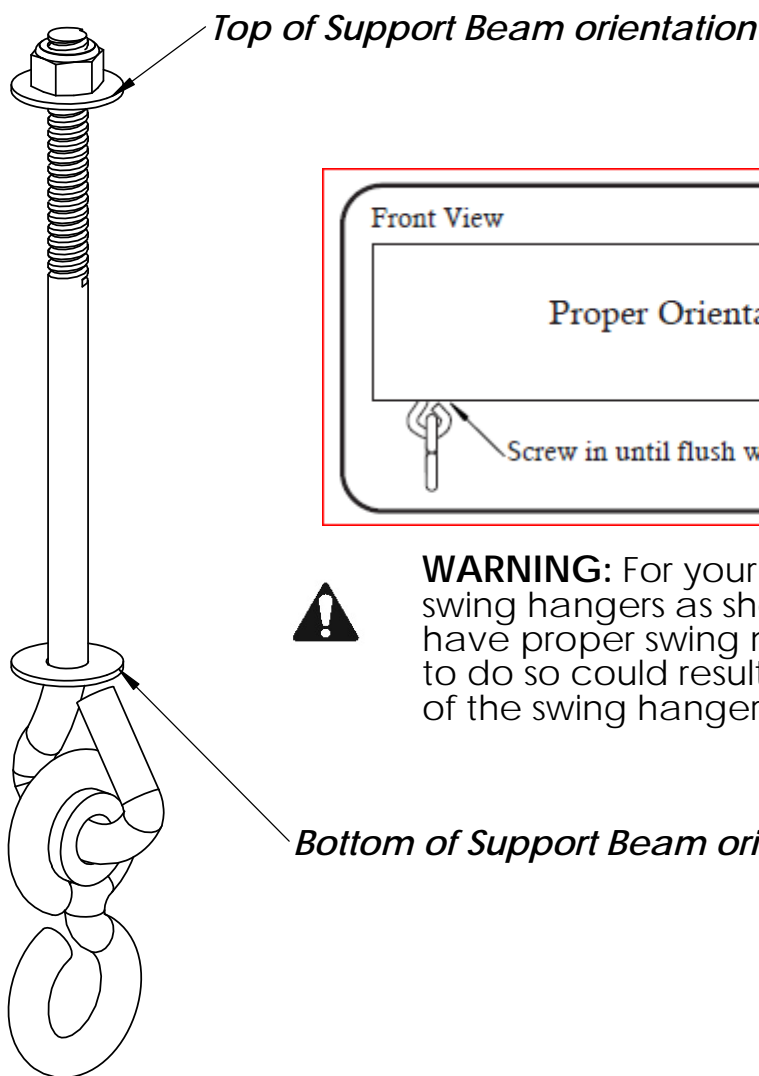

A24508

5 1/4" Bolt

Swing Hanger

WARNING: For your child's safety, orientate the swing hangers as shown to ensure your swing will have proper swing motion when installed. Failure to do so could result in premature failure of the swing hanger or swing chain.

(1) 4 pack - 5 1/4" Bolt Swing Hanger • 3202000

(4) 5/16" Nylok Nut

(8) 5/16" Flat Washer