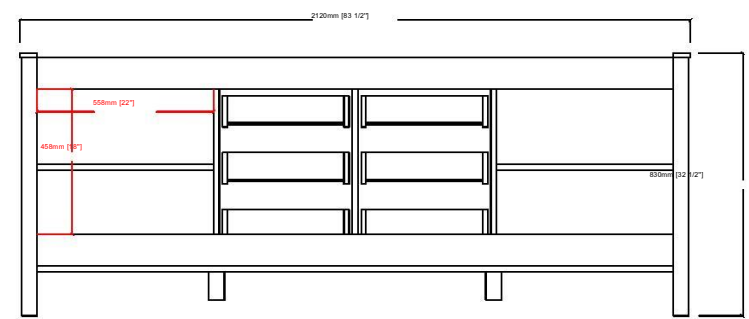

Lexora Marsyas 84"

LM342284

MIRROR

TOP

FRONT VIEW

SIDE VIEW

BACK VIEW