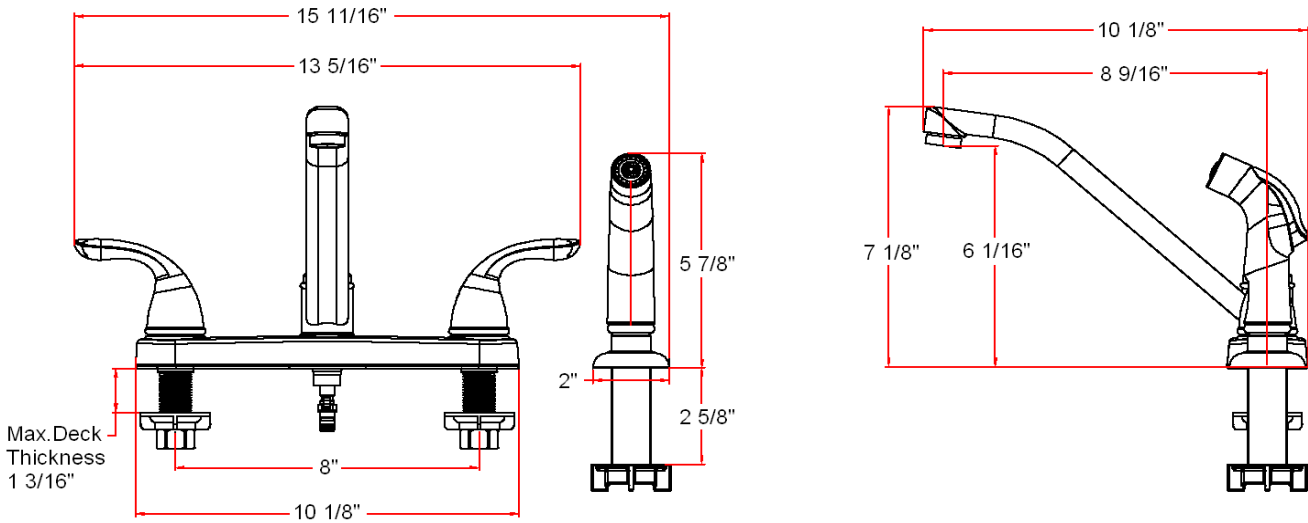

Dimensions

Warranty & Compliances

Warranty	Lifetime Limited Warranty
IAPMO/UPC	UPC & cUPC Compliant
ASME	ASME A112.18.1-05
ANSI	Compliant
ADA	Compliant
NSF	Compliant
AB1953	Compliant

Order Codes & Finishes/Colors

Polished Chrome (US26)	525048	
Satin Nickel (US15)	525055	
Oil Rubbed Bronze (US10B)	525063	

Type:

Job:

Order Code:

Approvals:

Design House reserves the right to make changes in materials, specifications & models at any time. Design House also reserves the right to discontinue product without notice or obligation.