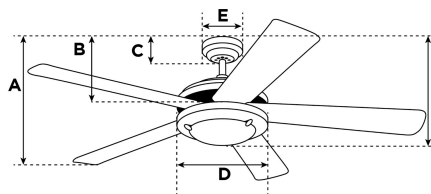

Item Number 7217800

Halley Ceiling Fan

44" Oil Rubbed Bronze Finish Reversible ABS Blades
(Dark Cherry/Mahogany) Includes Light Kit with
Frosted Opal Glass

Specifications

Size	44"
Blades.....	Reversible ABS Blades (Dark Cherry/Mahogany)
Blade Pitch.....	13°
Approved Location	Indoor/Outdoor
Suggested Room Size.....	N/A
Down Rod.....	N/A
Installation.....	Hugger
Max. Ceiling Angle.....	N/A
Lead Wire	12"
Light Bulb Usage.....	Includes (2) Medium (E26) Base 9.8 Watt Omni LED Lamps
Control.....	Remote Control Included
Motor Finish.....	Oil Rubbed Bronze
Motor Material	Silicon Steel Motor 153mm x 17mm
Reverse Airflow.....	Yes
Capacitor	Dual
Switch Housing Cap.....	Not Included

Reversible Mahogany
Finish Blades

Energy Information

Airflow Efficiency.....	88 Cubic Feet Per Minute Per Watt
Electricity Use.....	49 Watts (excludes lights)
Airflow.....	4326 Cubic Feet per Minute
Max rpm	260

Warranty

Ceiling fans backed by our Limited Lifetime Warranty have a lifetime motor warranty and a 2-year warranty on all other parts.

A. Top of Canopy to Bottom of Blades	9.5"
B. Top of Canopy to Bottom of Switch House	3"
C. Top of Canopy to Bottom of Canopy	3"
D. Width of Motor Housing.....	9.5"
E. Width of Canopy.....	9.1"
F. Top of Canopy to Bottom of Glass	13.8"