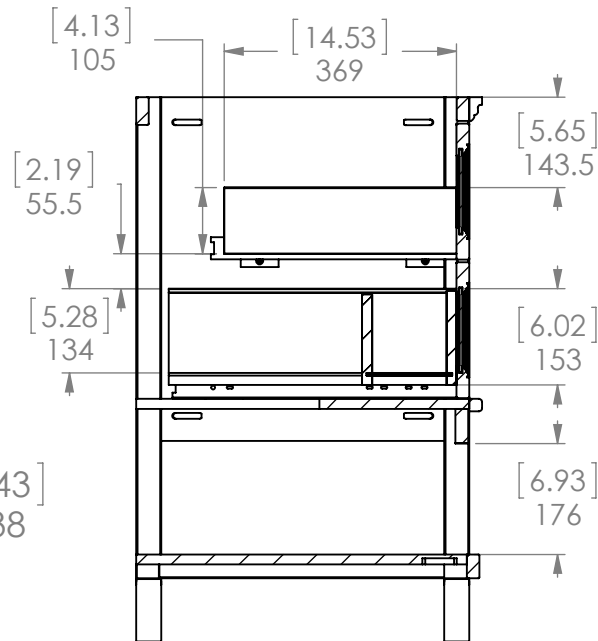

Top View

Isometric View

Front View

SECCIÓN A-A
ESCALA 1 : 12

DWG	MMS	13/04/17
REV	R&D	13/04/17
APR	ING	13/04/17

ITEM:	TEWD30	REV	A
-------	---------------	-----	----------

NAME:	Vanity Teasian 30in
-------	----------------------------

MATERIAL:	-
-----------	---

SCALA: 1:20 MODEL: **Vanity Teasian 30in**