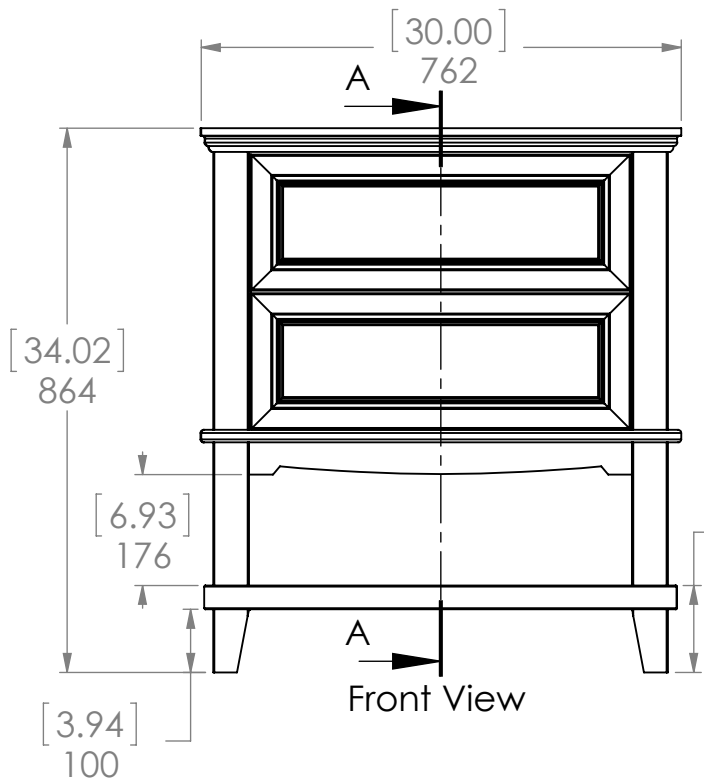

Top View

Isometric View

Front View

SECCIÓN A-A
ESCALA 1 : 12

DWG	MMS	13/04/17
REV	R&D	13/04/17
APR	ING	13/04/17

ITEM:	TEWD30	REV	A
-------	---------------	-----	----------

NAME:	Vanity Teasian 30in
-------	----------------------------

MATERIAL:	-
-----------	---

SCALA: 1:20 MODEL: **Vanity Teasian 30in**