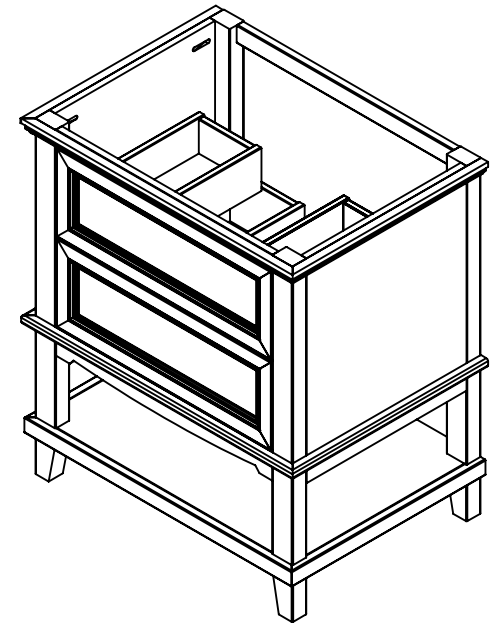

Top View

Isometric View

Front View

SECCIÓN A-A
ESCALA 1 : 12

DWG	MMS	13/04/17
REV	R&D	13/04/17
APR	ING	13/04/17

ITEM:	TEWD30	REV	A
-------	---------------	-----	----------

NAME:	Vanity Teasian 30in
-------	----------------------------

MATERIAL:	-
-----------	---

SCALA: 1:20 MODEL: **Vanity Teasian 30in**