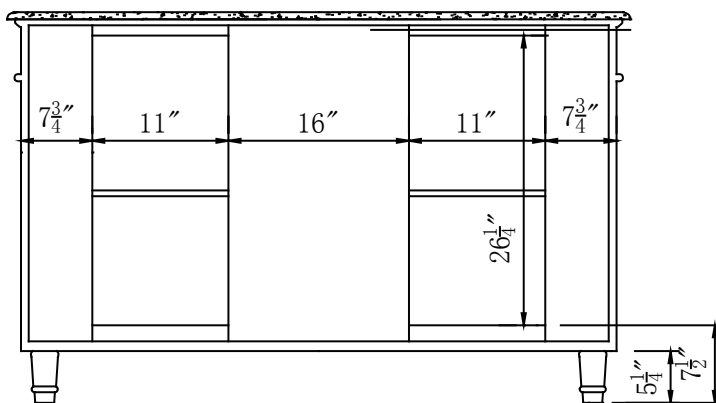

Double Sink Vanity

Model: HYP-0222-T-UWC-55

Overall Dimensions

55" x 22" x 36"

TOP VIEW

FRONT VIEW

SIDE VIEW

BACK VIEW

*All dimension in inches unless otherwise specified. Dimensions subject to tolerance.