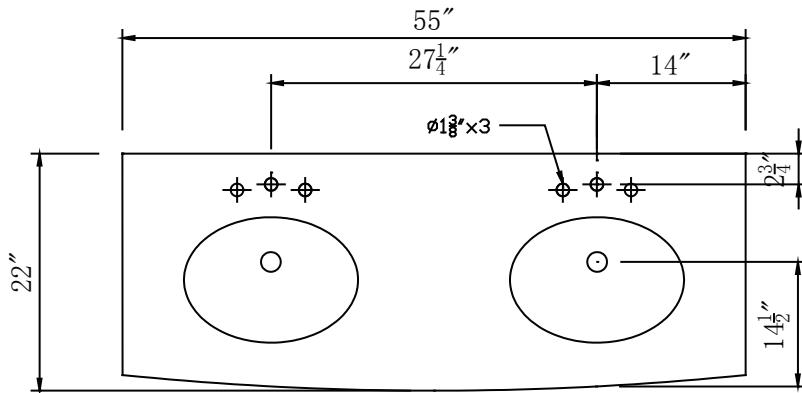

Double Sink Vanity

Model: HYP-0222-T-UWC-55

Overall Dimensions

55" x 22" x 36"

TOP VIEW

FRONT VIEW

SIDE VIEW

BACK VIEW

*All dimension in inches unless otherwise specified. Dimensions subject to tolerance.