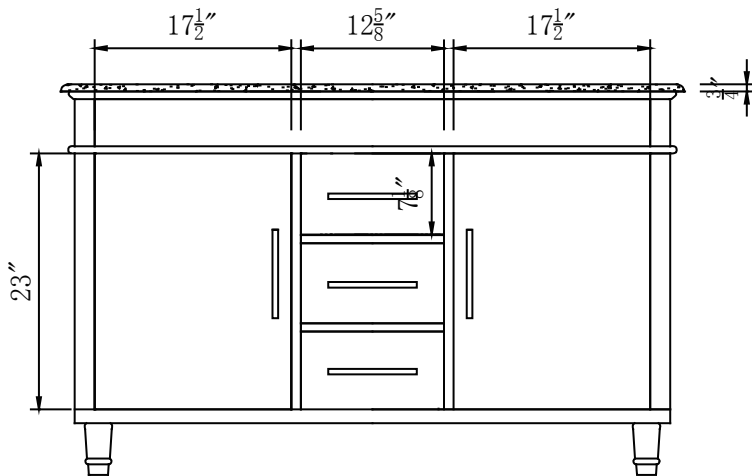

Double Sink Vanity

Model: HYP-0222-T-UWC-55

Overall Dimensions

55" x 22" x 36"

TOP VIEW

FRONT VIEW

SIDE VIEW

BACK VIEW

*All dimension in inches unless otherwise specified. Dimensions subject to tolerance.