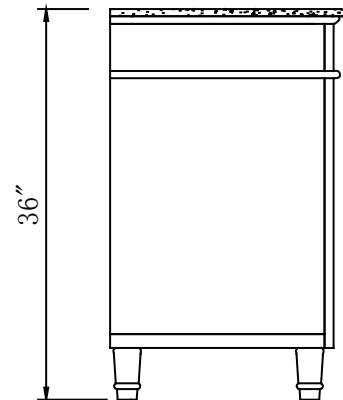

Double Sink Vanity

Model: HYP-0222-T-UWC-55

Overall Dimensions

55" x 22" x 36"

TOP VIEW

FRONT VIEW

SIDE VIEW

BACK VIEW

*All dimension in inches unless otherwise specified. Dimensions subject to tolerance.