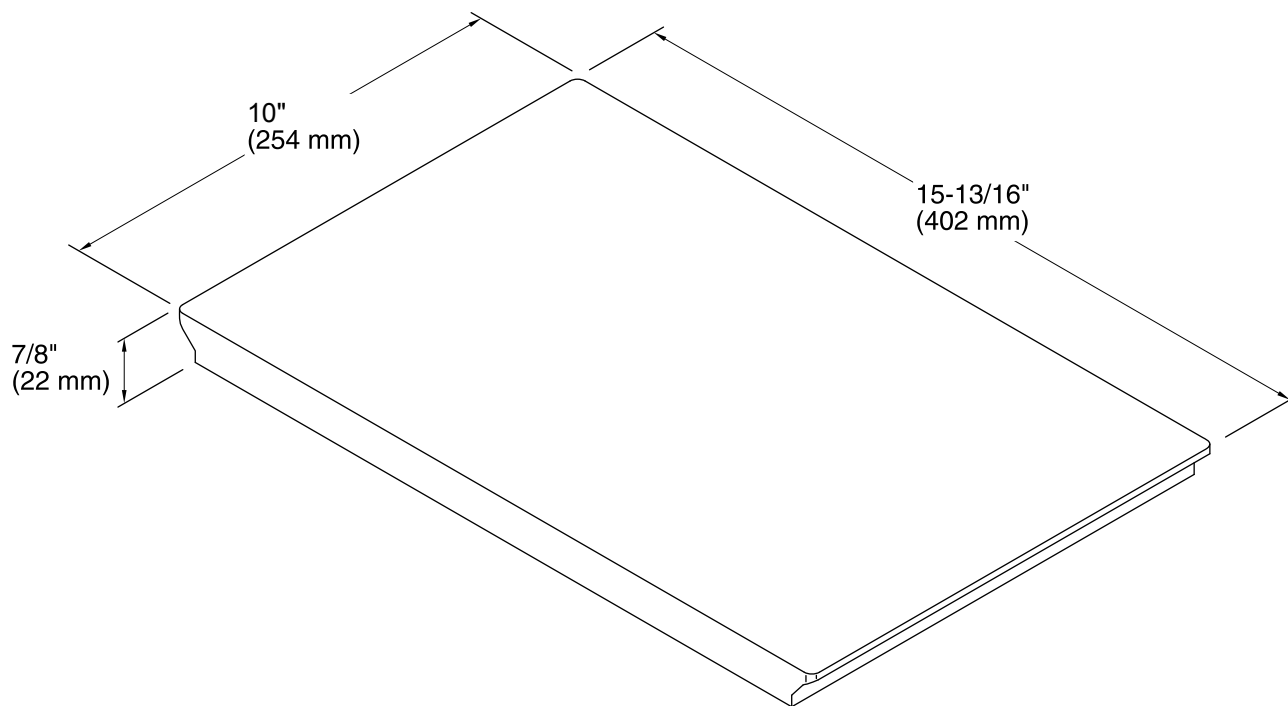

**Prolific™**  
Hardwood Cutting Board  
**K-5541**

**Features**

- Comes included with the K-5540 Prolific kitchen sink.
- Provides a workstation for quick and easy food prepping.

**Material**

- Durable bamboo construction.

## Technical Information

All product dimensions are nominal.